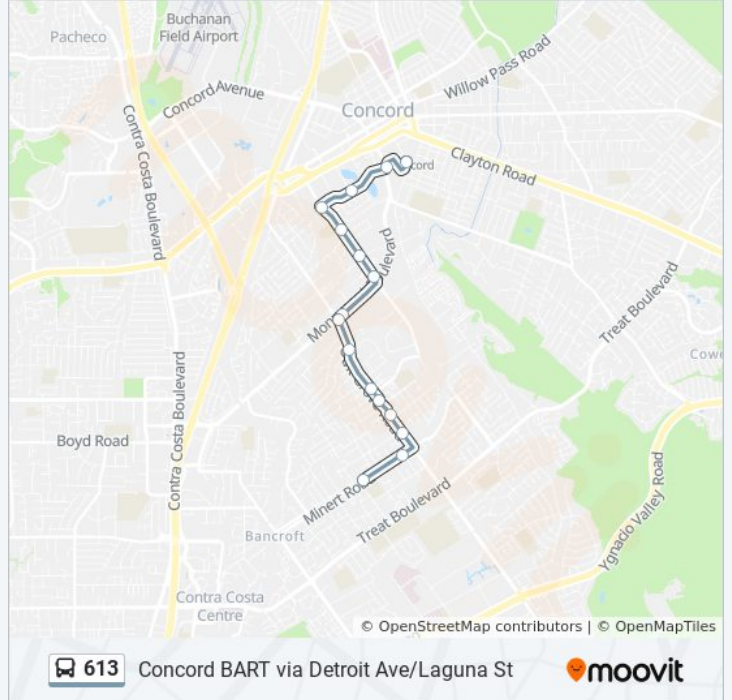

613 bus time schedules and route maps are available in an offline PDF at moovitapp.com. Use the [Moovit App](#) to see live bus times, train schedule or subway schedule, and step-by-step directions for all public transit in San Francisco - San Jose, CA.

[About Moovit](#) • [MaaS Solutions](#) • [Supported Countries](#) • [Mooviter Community](#)

© 2024 Moovit - All Rights Reserved

Check Live Arrival Times