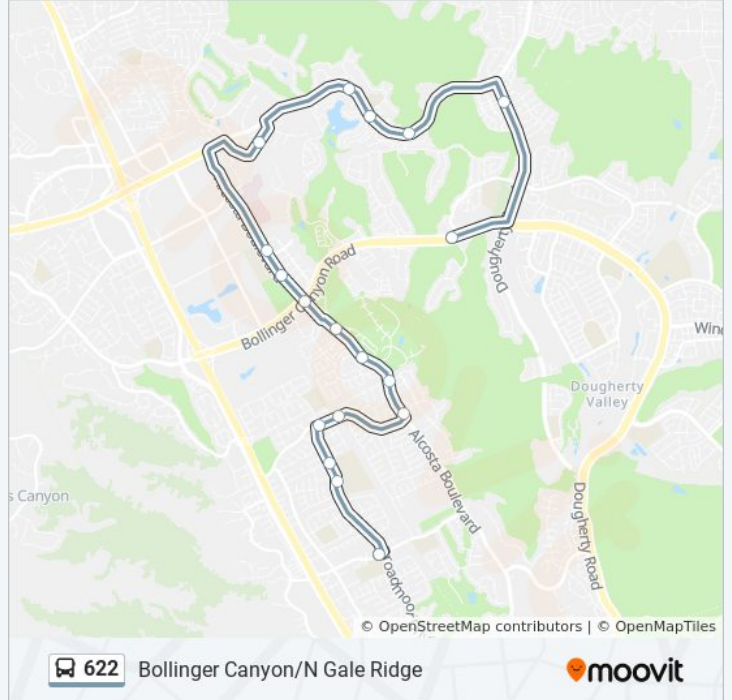

Cal High/Pine Valley Middle

Get The App

The 622 bus line Cal High/Pine Valley Middle has one route. For regular weekdays, their operation hours are:
 (1) Bollinger Canyon/N Gale Ridge: 2:48 PM
 Use the Moovit App to find the closest 622 bus station near you and find out when is the next 622 bus arriving.

Direction: Bollinger Canyon/N Gale Ridge

18 stops

[VIEW LINE SCHEDULE](#)

- Pine Valley Rd and Broadmoor Dr
- Broadmoor Dr and California High
- Broadmoor Dr and St Denis Dr
- Montevideo Dr and Broadmoor Dr
- Montevideo Dr and Canal
- Alcosta Blvd and Montevideo Dr
- Alcosta Blvd and Terra Alta Dr
- Alcosta Blvd and Canyon Hills Dr
- Alcosta Blvd and Canyon Woods Dr
- Alcosta Blvd and Bollinger Canyon Rd
- Alcosta Blvd and Overlook Dr
- Alcosta Blvd and Woodland Dr
- Tahiti Dr and Bahama Ct and Barbados Dr
- Crow Canyon Rd and Canyon Crest Dr
- Crow Canyon Rd and Canyon Crest Dr
- Crow Canyon Rd and Shoreline Dr
- Dougherty Rd and Red Willow Rd
- Bollinger Canyon Rd and Gale Ridge Rd

622 bus Time Schedule

Bollinger Canyon/N Gale Ridge Route Timetable:

Sunday	Not Operational
Monday	2:48 PM
Tuesday	2:48 PM
Wednesday	2:18 PM
Thursday	2:48 PM
Friday	2:48 PM
Saturday	Not Operational

622 bus Info

Direction: Bollinger Canyon/N Gale Ridge

Stops: 18

Trip Duration: 32 min

Line Summary:

622 bus time schedules and route maps are available in an offline PDF at moovitapp.com. Use the [Moovit App](#) to see live bus times, train schedule or subway schedule, and step-by-step directions for all public transit in San Francisco - San Jose, CA.