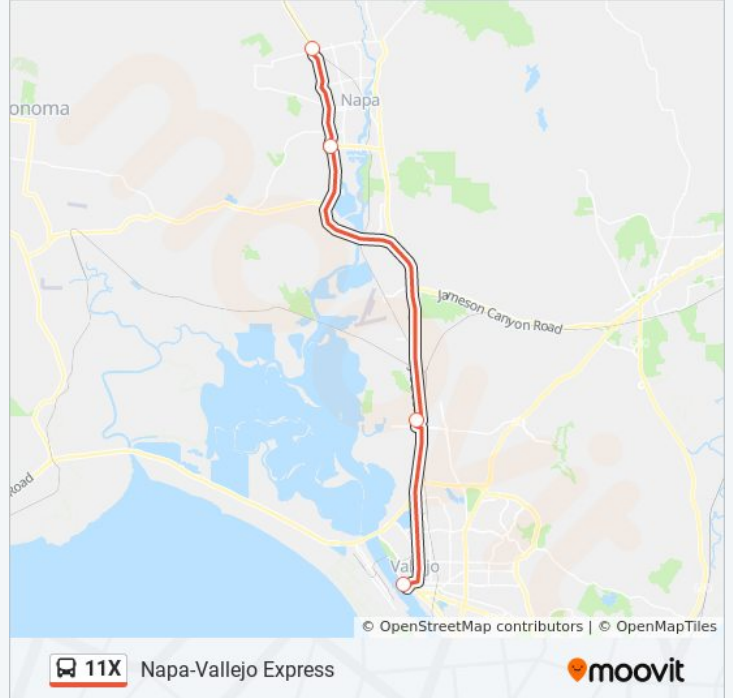

Direction: Napa-Vallejo Express

4 stops

[VIEW LINE SCHEDULE](#)

Redwood Park N Ride

Imola Park and Ride (SB)

American Canyon Post Office

Mare Island Way & Georgia (Ferry)

11X bus Time Schedule

Napa-Vallejo Express Route Timetable:

Sunday	Not Operational
Monday	6:15 AM - 5:55 PM
Tuesday	6:15 AM - 5:55 PM
Wednesday	6:15 AM - 5:55 PM
Thursday	6:15 AM - 5:55 PM
Friday	6:15 AM - 5:55 PM
Saturday	Not Operational

11X bus Info

Direction: Napa-Vallejo Express

Stops: 4

Trip Duration: 47 min

Line Summary:

Direction: Napa-Vallejo Express

4 stops

[VIEW LINE SCHEDULE](#)