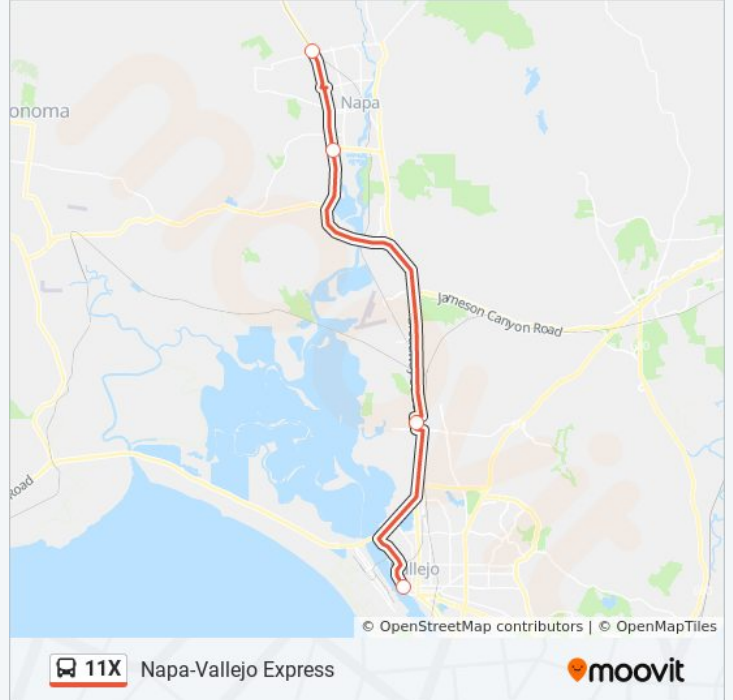

Direction: Napa-Vallejo Express

4 stops

[VIEW LINE SCHEDULE](#)

Redwood Park N Ride

Imola Park and Ride (SB)

American Canyon Post Office

Mare Island Way & Georgia (Ferry)

11X bus Time Schedule

11X bus Info

Direction: Napa-Vallejo Express

Stops: 4

Trip Duration: 47 min

Line Summary:

Direction: Napa-Vallejo Express

4 stops

[VIEW LINE SCHEDULE](#)

Mare Island Way & Georgia (Ferry)

American Canyon Post Office (NB)

Imola Park and Ride (NB)

Redwood Park N Ride

11X bus Time Schedule

Napa-Vallejo Express Route Timetable:

Sunday	Not Operational
Monday	7:00 AM - 6:40 PM
Tuesday	7:00 AM - 6:40 PM
Wednesday	7:00 AM - 6:40 PM
Thursday	7:00 AM - 6:40 PM
Friday	7:00 AM - 6:40 PM
Saturday	Not Operational

11X bus Info

Direction: Napa-Vallejo Express

Stops: 4

Trip Duration: 49 min

Line Summary:

11X bus time schedules and route maps are available in an offline PDF at moovitapp.com. Use the [Moovit App](#) to see live bus times, train schedule or subway schedule, and step-by-step directions for all public transit in San Francisco - San Jose, CA.