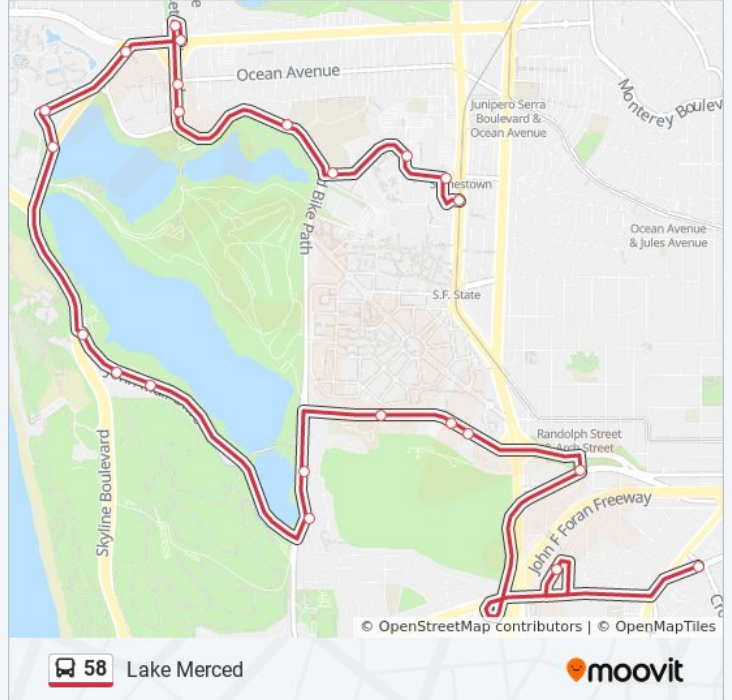

Direction: Daly City BART

22 stops

[VIEW LINE SCHEDULE](#)

- 19th Ave & Buckingham Way
- 20th Ave & Winston Dr
- Winston Dr & Buckingham Way
- Winston Dr & Lake Merced Blvd
- Lake Merced & Middlefield Dr
- Sunset Blvd & Ocean Ave
- Sunset Blvd & Yorba St
- Sloat Blvd & 36th Ave
- Skyline Blvd & Sloat Blvd
- Zoo Rd & Amory Rd
- Zoo Rd & Skyline Blvd
- John Muir Dr & Skyline Blvd
- 655 John Muir Ave
- 515 John Muir Dr
- 1100 Lake Merced Blvd
- Lake Merced Blvd & Lake Merced Hill
- Brotherhood Way & Grace Community Church
- Brotherhood Way & Church Access Rd
- Brotherhood Way & Summit Way
- Arch St & Alemany Blvd
- Daly City BART Station
- Mission St & Flournoy

58 bus Time Schedule

Daly City BART Route Timetable:

Sunday	6:00 AM - 10:00 PM
Monday	5:00 AM - 10:00 PM
Tuesday	5:00 AM - 10:00 PM
Wednesday	5:00 AM - 10:00 PM
Thursday	5:00 AM - 10:00 PM
Friday	5:00 AM - 10:00 PM
Saturday	6:00 AM - 10:00 PM

58 bus Info

Direction: Daly City BART

Stops: 22

Trip Duration: 33 min

Line Summary:

Direction: Stonestown

22 stops

[VIEW LINE SCHEDULE](#)

58 bus Info

Direction: Stonestown

Stops: 22

Trip Duration: 30 min

Line Summary:

Winston Dr & Lake Merced Blvd

Winston Dr & Buckingham Way

Winston Dr & 20th Ave