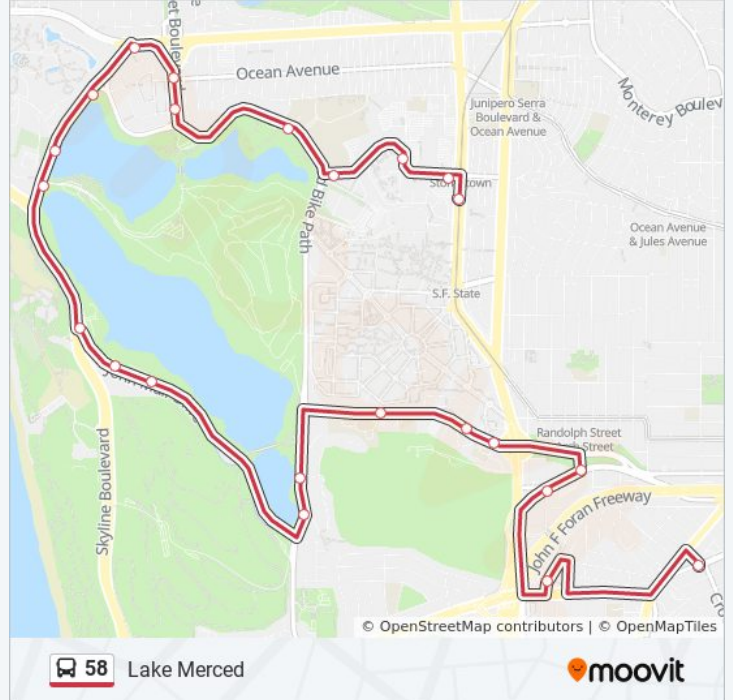

Winston Dr & Lake Merced Blvd

Winston Dr & Buckingham Way

Winston Dr & 20th Ave

19th Ave & Buckingham Way

58 bus time schedules and route maps are available in an offline PDF at moovitapp.com. Use the [Moovit App](#) to see live bus times, train schedule or subway schedule, and step-by-step directions for all public transit in San Francisco - San Jose, CA.

[About Moovit](#) • [MaaS Solutions](#) • [Supported Countries](#) • [Mooviter Community](#)

© 2024 Moovit - All Rights Reserved

Check Live Arrival Times