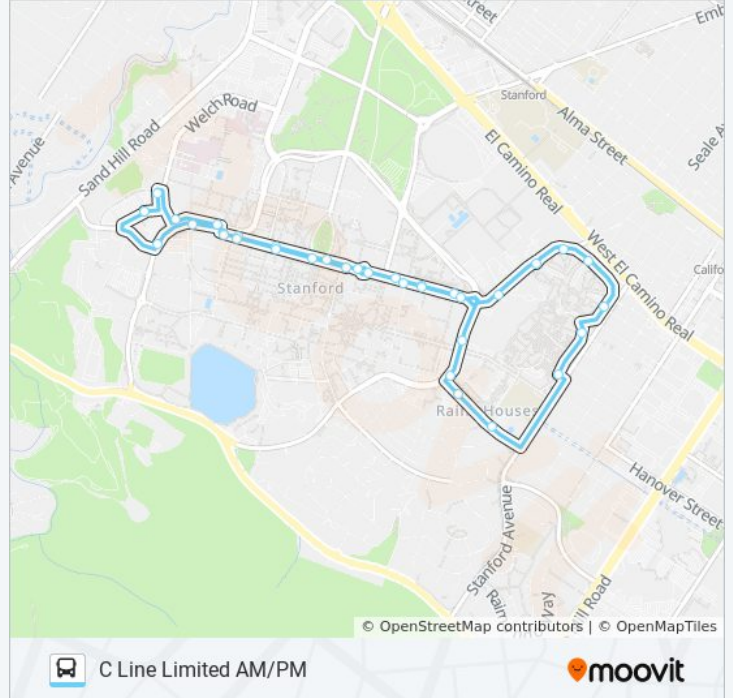

On Jane Stanford Way @ Gilbert Biological Sciences

On Jane Stanford Way @ via Ortega

On Jane Stanford Way Across from Chem-H Building

On Campus Drive @ Li Ka Shing Center

On Campus Drive @ Welch Road

In Parking Lot L-18 @ OAK Road

Stock Farm Garage

C LINE LIMITED AM/PM bus time schedules and route maps are available in an offline PDF at moovitapp.com. Use the [Moovit App](#) to see live bus times, train schedule or subway schedule, and step-by-step directions for all public transit in San Francisco - San Jose, CA.