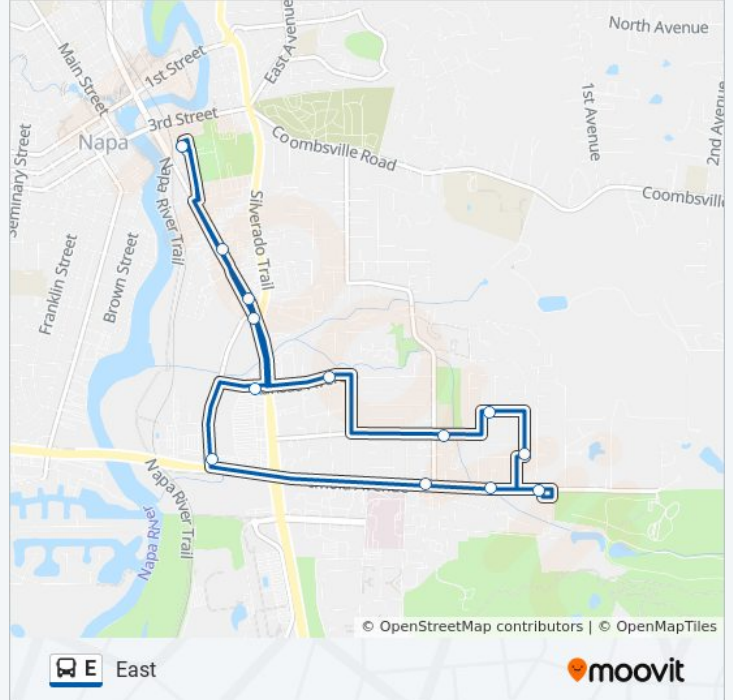

Vintage

Get The App

The E bus line Vintage has one route. For regular weekdays, their operation hours are:

(1) Vintage: 7:00 AM - 4:30 PM

Use the Moovit App to find the closest E bus station near you and find out when is the next E bus arriving.

**Direction: Vintage**

41 stops

[VIEW LINE SCHEDULE](#)

- Soscol Gateway Transit Ctr
- 3rd St at Juarez St (SE)
- East Ave at Silverado Tr
- East Ave at Highland Dr (SE)
- East Ave at Clark St
- Clark St at Silverado Trail Westbound
- Lincoln Ave at Soscol Ave
- Soscol Ave at Stonehouse Dr
- Soscol Ave at Costa Dr
- Soscol Ave at Pueblo Ave North
- Beard Rd at La Homa Dr
- Clinic Ole South
- Villa Ln at Trancas St
- Queen of the Valley Hospital
- Jefferson St at Trancas St (Ne)
- Jefferson St at Sierra Ave (Ne)
- Vintage High School
- Trower Ave at Glacier Dr
- Trower Ave at Lassen St
- Cask Way at Wise Dr
- Byway St E at El Centro Ave
- Byway St E at Reed Cir

**E bus Info**

**Direction:** Vintage

**Stops:** 41

**Trip Duration:** 55 min

**Line Summary:**

Byway St E at Salvador Ave  
Salvador Ave at Dale Dr  
Jefferson St at Joshua Ct  
Jefferson St at Maximillian Ct  
Jefferson St at Trower Ave  
Jefferson St at El Capitan Way South  
Jefferson St at Trancas St (Sw)  
Trancas St at Jefferson St (SE)  
Trancas St at Beard Rd (SE)  
Trancas St at Villa Ln (Sw)  
Clinic Ole South  
Soscol Ave at Pueblo Ave South  
Soscol Ave at Central Ave  
Lincoln Ave at Jordan Ln  
Clark St at Silverado Trail Eastbound  
East Ave at Highland Dr (SE)  
East Ave at Evans Ave  
3rd St at Juarez St (SE)  
Soscol Gateway Transit Ctr