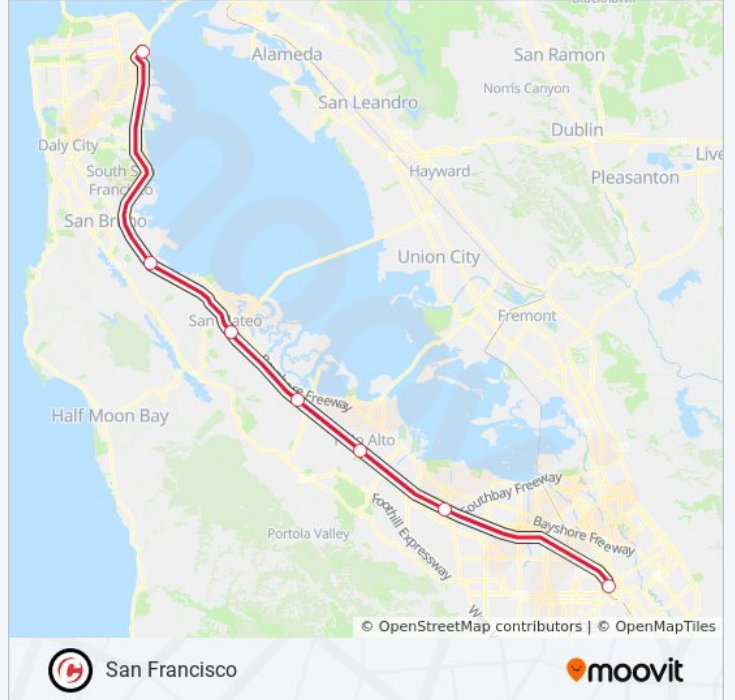

Direction: San Francisco

8 stops

[VIEW LINE SCHEDULE](#)

- San Jose Diridon
- Mountain View
- Palo Alto
- Redwood City
- Hillsdale
- Millbrae
- 22nd Street
- San Francisco

BULLET train Time Schedule

San Francisco Route Timetable:

Sunday	Not Operational
Monday	3:57 PM
Tuesday	3:57 PM
Wednesday	3:57 PM
Thursday	3:57 PM
Friday	3:57 PM
Saturday	Not Operational

BULLET train Info

Direction: San Francisco

Stops: 8

Trip Duration: 66 min

Line Summary: