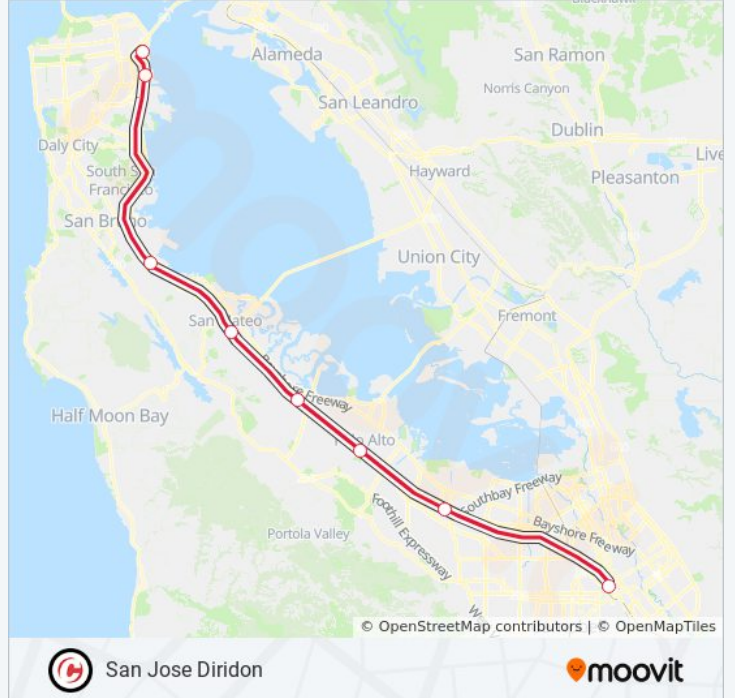

- San Francisco
- 22nd Street
- Millbrae
- Hillsdale
- Redwood City
- Palo Alto
- Mountain View
- San Jose Diridon

**BULLET train Time Schedule**

San Jose Diridon Route Timetable:

Sunday	Not Operational
Monday	6:04 AM
Tuesday	6:04 AM
Wednesday	6:04 AM
Thursday	6:04 AM
Friday	6:04 AM
Saturday	Not Operational

**BULLET train Info**

**Direction:** San Jose Diridon

**Stops:** 8

**Trip Duration:** 66 min

**Line Summary:**