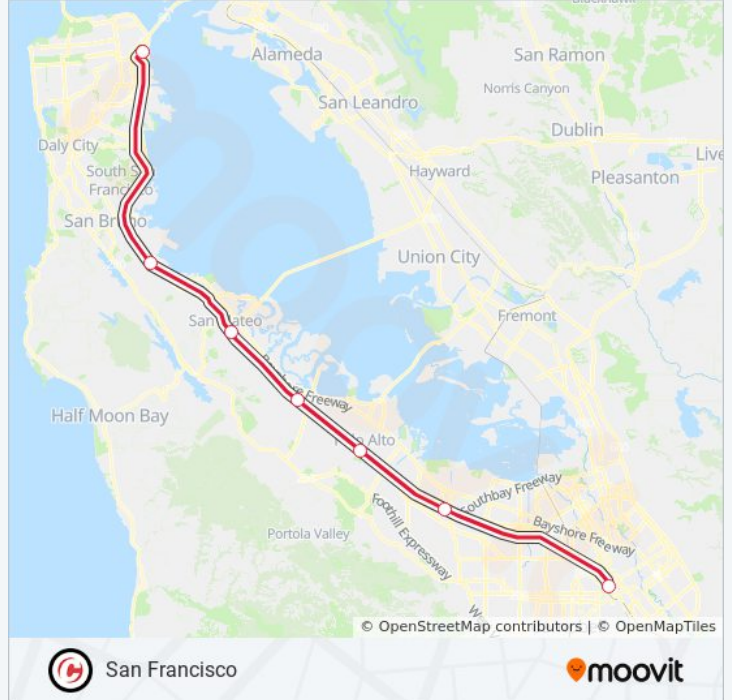

Direction: San Francisco

8 stops

[VIEW LINE SCHEDULE](#)

- San Jose Diridon
- Mountain View
- Palo Alto
- Redwood City
- Hillsdale
- Millbrae
- 22nd Street
- San Francisco

BULLET train Time Schedule

San Francisco Route Timetable:

Sunday	Not Operational
Monday	5:57 PM
Tuesday	5:57 PM
Wednesday	5:57 PM
Thursday	5:57 PM
Friday	5:57 PM
Saturday	Not Operational

BULLET train Info

Direction: San Francisco

Stops: 8

Trip Duration: 66 min

Line Summary: