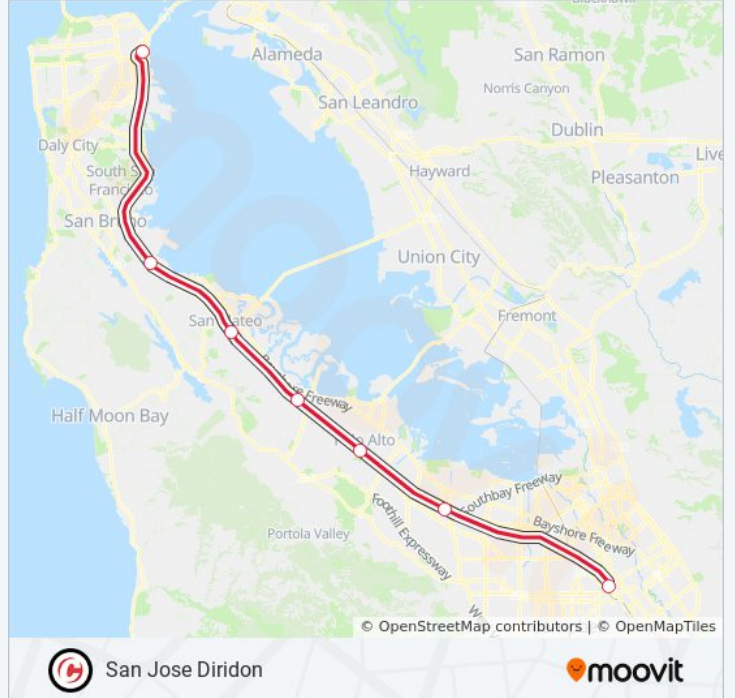

Direction: San Jose Diridon

7 stops

[VIEW LINE SCHEDULE](#)

- San Francisco
- Millbrae
- Hillsdale
- Redwood City
- Palo Alto
- Mountain View
- San Jose Diridon

BULLET train Time Schedule

San Jose Diridon Route Timetable:

Sunday	Not Operational
Monday	5:04 PM
Tuesday	5:04 PM
Wednesday	5:04 PM
Thursday	5:04 PM
Friday	5:04 PM
Saturday	Not Operational

BULLET train Info

Direction: San Jose Diridon

Stops: 7

Trip Duration: 65 min

Line Summary: