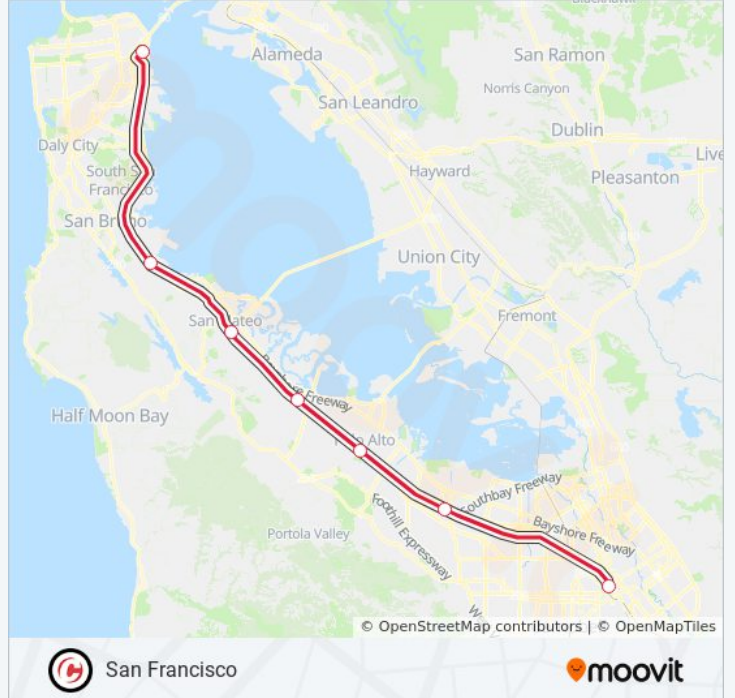

Millbrae

22nd Street

San Francisco

### BULLET train Info

**Direction:** San Francisco

**Stops:** 8

**Trip Duration:** 66 min

**Line Summary:**

**Direction: San Francisco**

7 stops

[VIEW LINE SCHEDULE](#)

- San Jose Diridon
- Mountain View
- Palo Alto
- Redwood City
- Hillsdale
- Millbrae
- San Francisco

**BULLET train Time Schedule**

San Francisco Route Timetable:

Sunday	Not Operational
Monday	5:57 AM
Tuesday	5:57 AM
Wednesday	5:57 AM
Thursday	5:57 AM
Friday	5:57 AM
Saturday	Not Operational

**BULLET train Info**

**Direction:** San Francisco

**Stops:** 7

**Trip Duration:** 66 min

**Line Summary:**

**Direction: San Francisco**

7 stops

[VIEW LINE SCHEDULE](#)