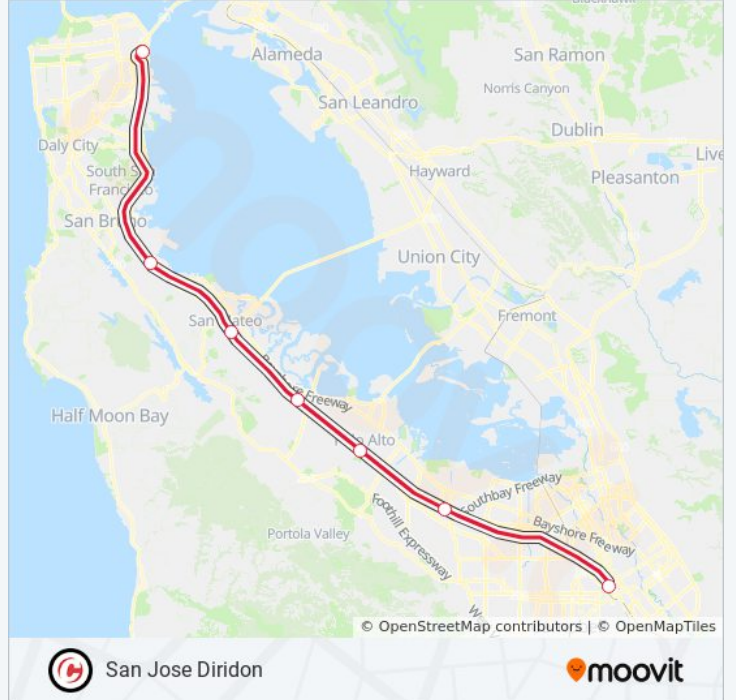

BULLET train time schedules and route maps are available in an offline PDF at moovitapp.com. Use the [Moovit App](#) to see live bus times, train schedule or subway schedule, and step-by-step directions for all public transit in San Francisco - San Jose, CA.

[About Moovit](#) • [MaaS Solutions](#) • [Supported Countries](#) • [Mooviter Community](#)

© 2024 Moovit - All Rights Reserved

Check Live Arrival Times