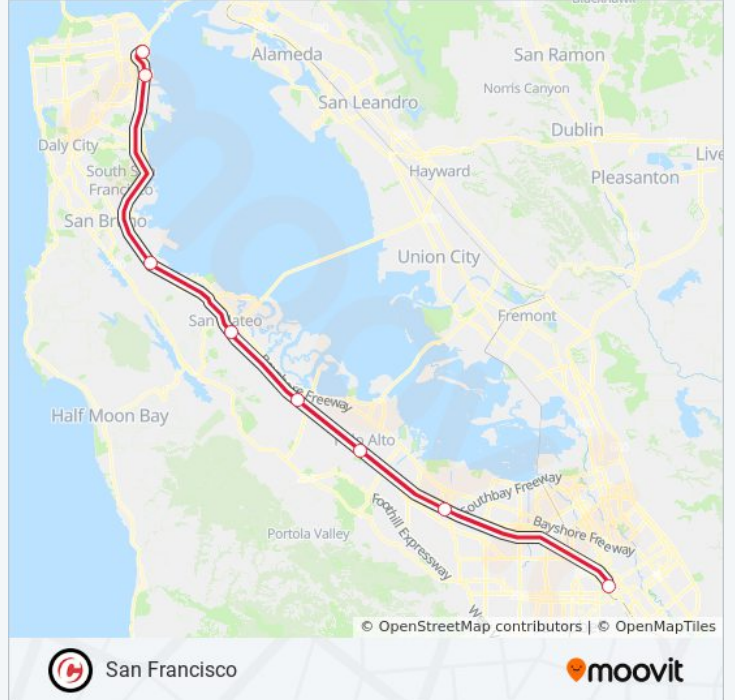

### Direction: San Francisco

8 stops

[VIEW LINE SCHEDULE](#)

San Jose Diridon

Mountain View

Palo Alto

Redwood City

Hillsdale

Millbrae

22nd Street

San Francisco

### BULLET train Info

**Direction:** San Francisco

**Stops:** 8

**Trip Duration:** 66 min

**Line Summary:**

**Direction: San Francisco**

7 stops

[VIEW LINE SCHEDULE](#)