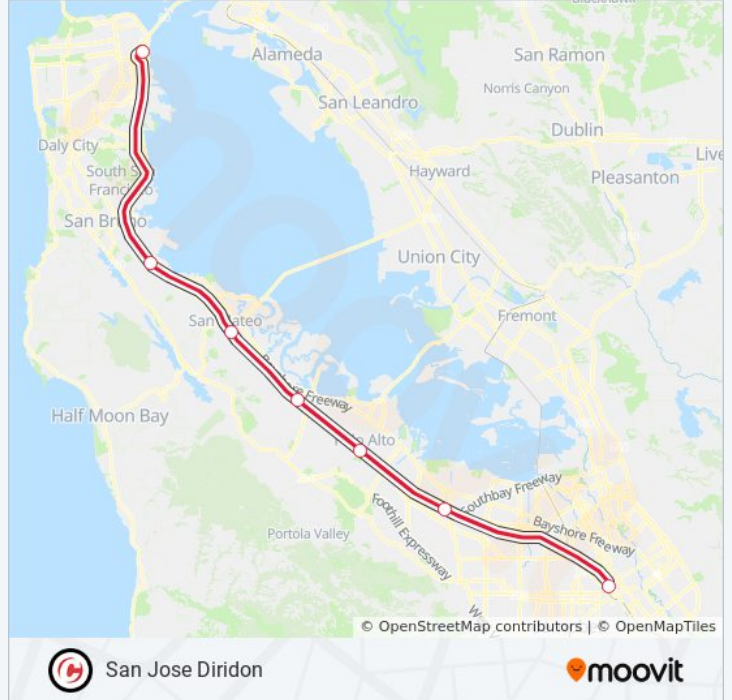

Direction: San Jose Diridon

7 stops

[VIEW LINE SCHEDULE](#)

- San Francisco
- Millbrae
- Hillsdale
- Redwood City
- Palo Alto
- Mountain View
- San Jose Diridon

BULLET train Time Schedule

San Jose Diridon Route Timetable:

Sunday	Not Operational
Monday	6:04 PM
Tuesday	6:04 PM
Wednesday	6:04 PM
Thursday	6:04 PM
Friday	6:04 PM
Saturday	Not Operational

BULLET train Info

Direction: San Jose Diridon

Stops: 7

Trip Duration: 65 min

Line Summary: