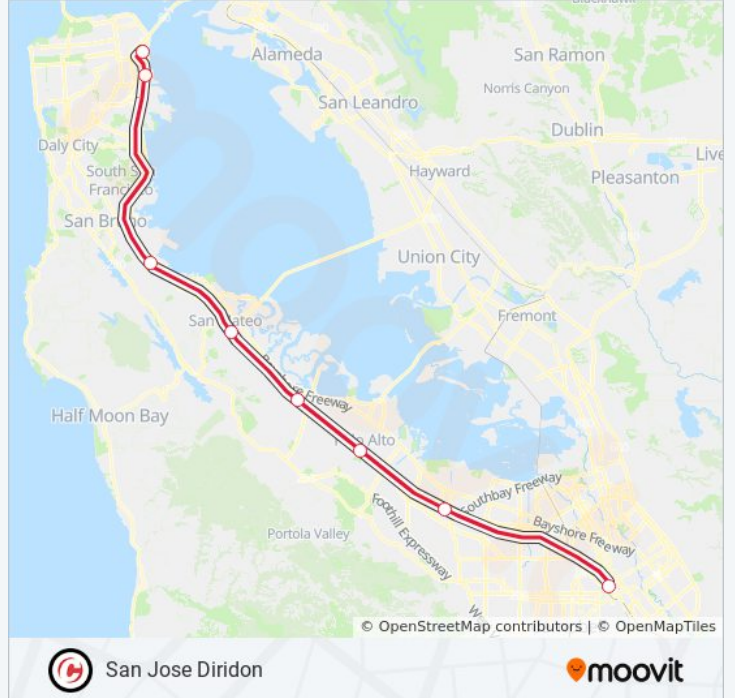

San Jose Diridon

moovit

Direction: San Jose Diridon

7 stops

[VIEW LINE SCHEDULE](#)

- San Francisco
- Millbrae
- Hillsdale
- Redwood City
- Palo Alto
- Mountain View
- San Jose Diridon

BULLET train Time Schedule

San Jose Diridon Route Timetable:

Sunday	Not Operational
Monday	4:04 PM
Tuesday	4:04 PM
Wednesday	4:04 PM
Thursday	4:04 PM
Friday	4:04 PM
Saturday	Not Operational

BULLET train Info

Direction: San Jose Diridon

Stops: 7

Trip Duration: 65 min

Line Summary: