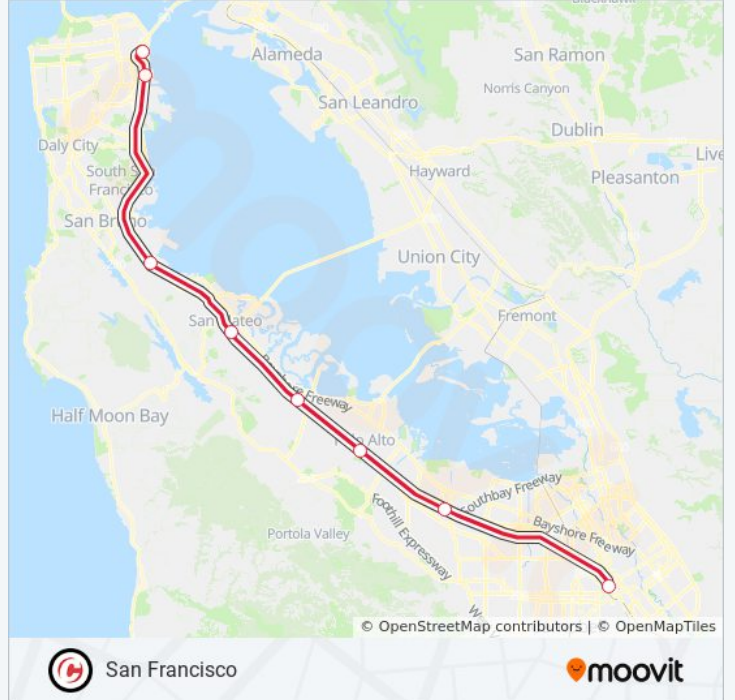

Direction: San Francisco

7 stops

[VIEW LINE SCHEDULE](#)

- San Jose Diridon
- Mountain View
- Palo Alto
- Redwood City
- Hillsdale
- Millbrae
- San Francisco

BULLET train Time Schedule

San Francisco Route Timetable:

Sunday	Not Operational
Monday	7:57 AM
Tuesday	7:57 AM
Wednesday	7:57 AM
Thursday	7:57 AM
Friday	7:57 AM
Saturday	Not Operational

BULLET train Info

Direction: San Francisco

Stops: 7

Trip Duration: 66 min

Line Summary: