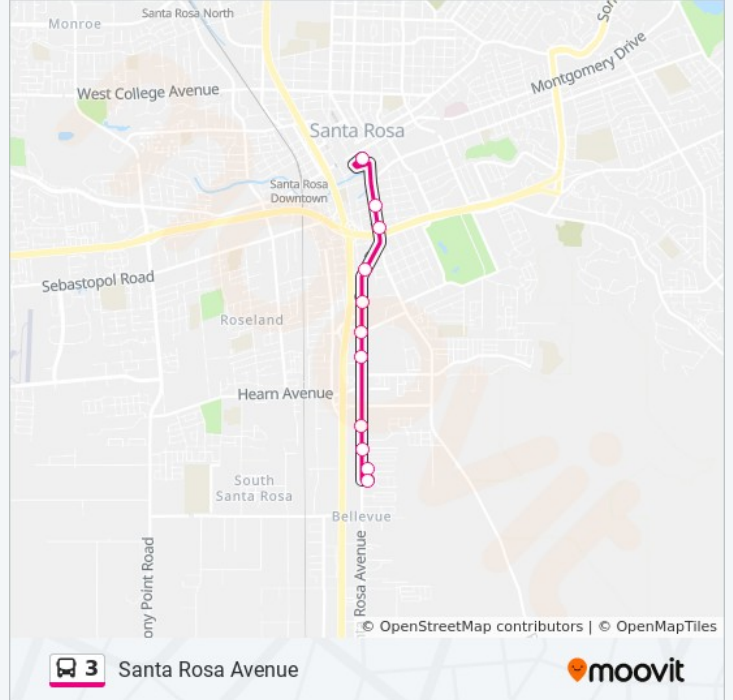

Santa Rosa Avenue

[Get The App](#)

The 3 bus line Santa Rosa Avenue has one route. For regular weekdays, their operation hours are:

(1) Santa Rosa Avenue: 6:00 AM - 7:00 PM

Use the Moovit App to find the closest 3 bus station near you and find out when is the next 3 bus arriving.

Direction: Santa Rosa Avenue

21 stops

[VIEW LINE SCHEDULE](#)

- Santa Rosa Transit Mall Terminal
- Santa Rosa Ave at Sebastopol Ave
- Santa Rosa Ave & Maple Ave
- Santa Rosa Ave at Barham Ave
- Santa Rosa Ave at Flower Ave
- Santa Rosa Ave at Colgan Ave
- Santa Rosa Ave & Commercial Ct (Market Place)
- Santa Rosa Ave & Hearn Ave
- Santa Rosa Ave at Burt St
- Court St at Santa Rosa Ave
- Elsa Dr at Santa Rosa Ave
- Santa Rosa Ave at Apple Ln
- Santa Rosa Ave at Burt St
- Santa Rosa Ave & Yolanda Ave
- 1990 Santa Rosa Ave
- Santa Rosa Ave at Colgan Ave
- Santa Rosa Ave at Flower Ave
- Santa Rosa Ave at Barham Ave
- Santa Rosa Ave at Maple St
- Santa Rosa Ave at Mill St
- Santa Rosa Transit Mall Terminal

3 bus Time Schedule

Santa Rosa Avenue Route Timetable:

Sunday	Not Operational
Monday	6:00 AM - 7:00 PM
Tuesday	6:00 AM - 7:00 PM
Wednesday	6:00 AM - 7:00 PM
Thursday	6:00 AM - 7:00 PM
Friday	6:00 AM - 7:00 PM
Saturday	6:15 AM - 7:15 PM

3 bus Info

Direction: Santa Rosa Avenue

Stops: 21

Trip Duration: 25 min

Line Summary:

3 bus time schedules and route maps are available in an offline PDF at moovitapp.com. Use the [Moovit App](#) to see live bus times, train schedule or subway schedule, and step-by-step directions for all public transit in San Francisco - San Jose, CA.