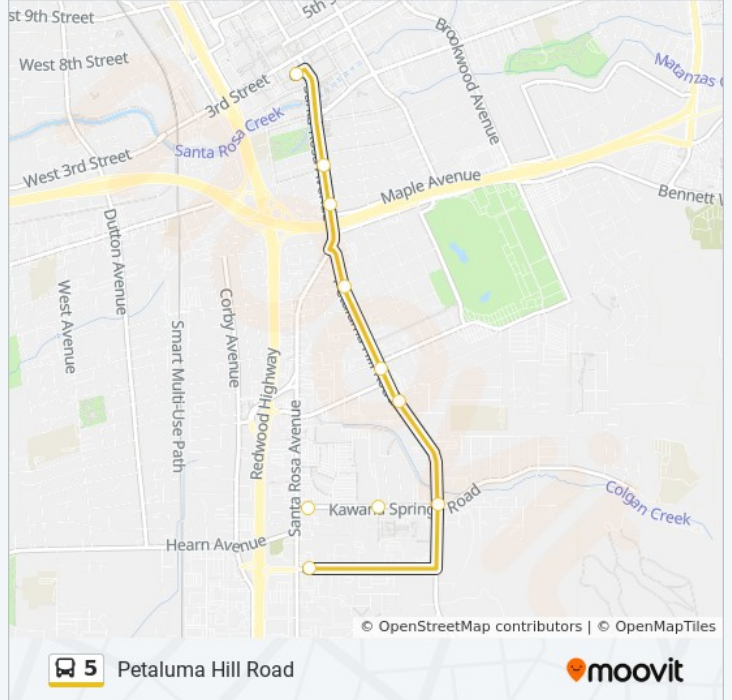

## Petaluma Hill Road

Get The App

The 5 bus line Petaluma Hill Road has one route. For regular weekdays, their operation hours are:  
 (1) Petaluma Hill Road: 6:30 AM - 7:30 PM  
 Use the Moovit App to find the closest 5 bus station near you and find out when is the next 5 bus arriving.

**Direction: Petaluma Hill Road**  
 17 stops  
[VIEW LINE SCHEDULE](#)

- Santa Rosa Transit Mall Terminal
- Santa Rosa Ave at Sebastopol Ave
- Santa Rosa Ave & Maple Ave
- Petaluma Hill Rd at Barham Ave
- Petaluma Hill Rd at Colgan Ave
- Petaluma Hill Rd at Kawana Springs Rd
- Yolanda Ave at Petaluma Hill Rd
- Yolanda Ave at Santa Rosa Ave
- Kawana Springs Rd at Santa Rosa Ave
- Kawana Springs Rd at Meadow Wy
- Petaluma Hill Rd at Kawana Springs Rd
- Petaluma Hill Rd at Santa Ana Wy
- Petaluma Hill Rd at Aston Ave
- Petaluma Hill Rd at Pressley St
- Santa Rosa Ave at Maple St
- Santa Rosa Ave at Mill St
- Santa Rosa Transit Mall Terminal

**5 bus Info**  
**Direction:** Petaluma Hill Road  
**Stops:** 17  
**Trip Duration:** 25 min  
**Line Summary:**

5 bus time schedules and route maps are available in an offline PDF at [moovitapp.com](https://moovitapp.com). Use the [Moovit App](#) to see live bus times, train schedule or subway schedule, and step-by-step directions for all public transit in San Francisco - San Jose, CA.

## Check Live Arrival Times