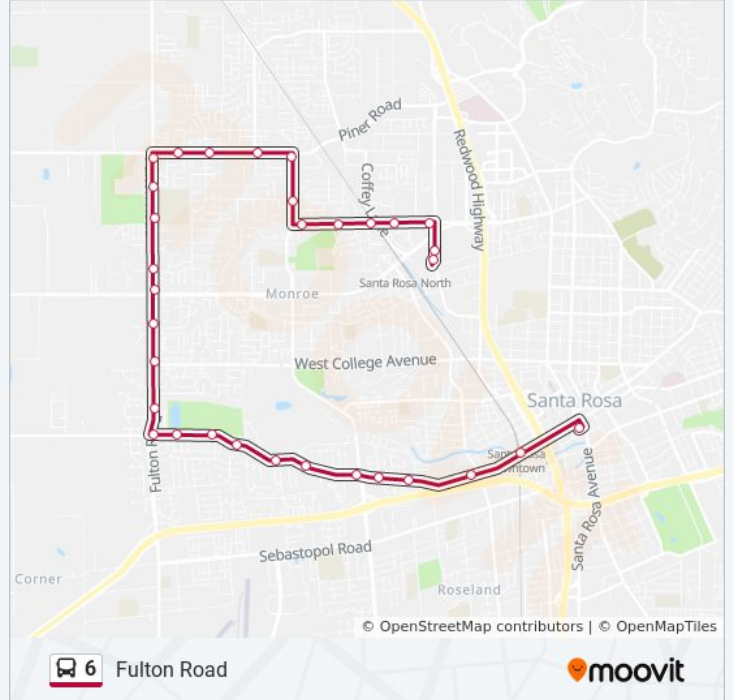

6 bus Info

Direction: Fulton Road

Stops: 35

Trip Duration: 31 min

Line Summary:

Fulton Rd at Piner Rd

Piner Rd at Pinercrest Dr

Piner Rd at Peterson Ln

Piner Rd at Waltzer Rd

Marlow Rd at Piner Rd

Marlow Rd at Marsh Rd

West Steele Ln at Marlow Rd

West Steele Ln at Apache St

West Steele Ln at Coffey Ln

West Steele Ln at Heidi Pl

West Steele Ln at Range Ave

Coddington Transit Hub

Coddington

Direction: Fulton Road

31 stops

[VIEW LINE SCHEDULE](#)

Coddington

West Steele Ln at Range Ave

West Steele Ln at Heidi Pl

6 bus Info

Direction: Fulton Road

Stops: 31

Trip Duration: 29 min

Line Summary:

Fulton Rd at Appletree Ln
Fulton Rd at Guerneville Rd
Fulton Rd at West College Ave
West Third St at Fulton Rd
West Third St at Senna Dr
West Third St at Valley West Dr
West Third St at Brittain Ln
West Third St at Harvest Ln
West Third St at Brockhurst Dr
West Third St at Stony Point Rd
West Third St at Rusch Ct
West Third St at Dutton Ave
3rd at Roberts Ave
West Third St at Railroad Ave
Santa Rosa Transit Mall Terminal