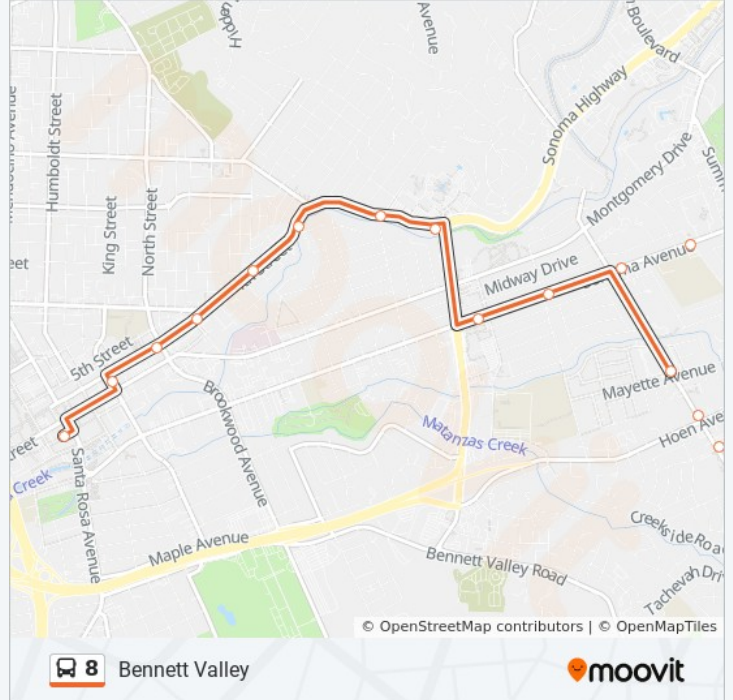

Bennett Valley

Get The App

The 8 bus line Bennett Valley has one route. For regular weekdays, their operation hours are:

(1) Bennett Valley: 6:00 AM - 8:00 PM

Use the Moovit App to find the closest 8 bus station near you and find out when is the next 8 bus arriving.

Direction: Bennett Valley

38 stops

[VIEW LINE SCHEDULE](#)

- Santa Rosa Transit Mall Terminal
- E St at Fourth St
- Fourth St at Brookwood Ave
- Fourth St at Pierce St
- Fourth St at Talbot Ave
- Fourth St at Alderbrook Dr
- Fourth St at Rogers Wy
- Fourth St at Farmers Ln
- Sonoma Ave at Farmers Ln
- Sonoma Ave at Franquette Ave
- Sonoma Ave at Yulupa Ave
- Sonoma Ave at Carley Dr
- Sonoma Ave at Summerfield Rd
- Summerfield Rd at Texas Ave
- Summerfield Rd at Mayette Ave
- Summerfield Rd at Hoen Ave
- Summerfield Rd at Shade Tree Ln
- Summerfield Rd at Carissa Ave
- Summerfield Rd at Horseshoe Dr
- Summerfield Rd at Horseshoe Dr-South
- Bethards Dr at Tachevah Dr
- Bethards Dr at Yulupa Ave

8 bus Info

Direction: Bennett Valley

Stops: 38

Trip Duration: 40 min

Line Summary:

Yulupa Ave at Neotomas Ave
 Yulupa Ave at Tachevah Dr
 Yulupa Ave at Sacramento Ave
 Yulupa Ave at Douglas Dr
 Yulupa Ave at Hoen Ave
 Yulupa Ave at Mayette Ave
 Yulupa Ave at Princeton Dr
 Yulupa Ave at Claremont Ct
 Sonoma Ave at Yulupa Ave
 Sonoma Ave at Franquette Ave
 Sonoma Ave at Farmers Ln
 Fourth St at Farmers Ln
 Fourth St at Proctor Dr
 Fourth St at Pierce St
 Third St at E St
 Santa Rosa Transit Mall Terminal