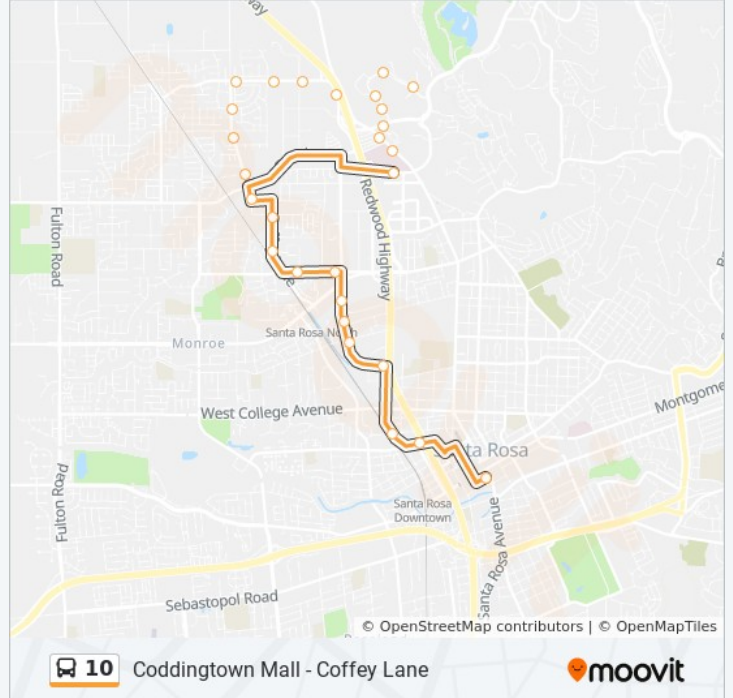

- Santa Rosa Transit Mall Terminal
- Morgan St at 4th St
- Morgan at 6th St
- Ninth St at Davis St
- Cleveland Ave at Tenth St
- Cleveland Ave at Lincoln St
- Frances Ave at Cleveland Ave
- Range Ave at Jennings Ave
- Range Ave at Edwards Ave
- Coddington
- West Steele Ln at Range Ave
- West Steele Ln at Heidi Pl
- Coffey Ln at Becky Ct
- Coffey Ln at Bluebell Dr
- Coffey Ln at Piner Rd
- Coffey Ln at Empire Industrial Ct
- Coffey Ln at San Miguel Rd
- Coffey Ln at Dogwood Dr
- Hopper Ave at Coffey Ln
- Hopper Ave at Banyan Pl
- Hopper Ave at Airway Dr
- Cleveland Ave at Hopper Ave

10 bus Info
Direction: Coddington Mall - Coffey Lane
Stops: 47
Trip Duration: 53 min
Line Summary:

Fountaingrove Pkwy at Round Barn Blvd

Round Barn Blvd at Unocal Pl

3585 Round Barn Blvd

Round Barn Blvd at Round Barn Cir

Coffey Ln at Piner Rd

Coffey Ln at Bluebell Dr

Coffey Ln at Terry Ln

West Steele Ln at Heidi Pl

West Steele Ln at Range Ave

Coddington Transit Hub

Range Ave at Jennings Ave

Frances St at Central Ave

Cleveland Ave at Carrillo St

Cleveland Ave at Eleventh St

Ninth St at Davis St

B St & Seventh St/Ross St

Santa Rosa Transit Mall Terminal

10 bus time schedules and route maps are available in an offline PDF at moovitapp.com. Use the [Moovit App](#) to see live bus times, train schedule or subway schedule, and step-by-step directions for all public transit in San Francisco - San Jose, CA.