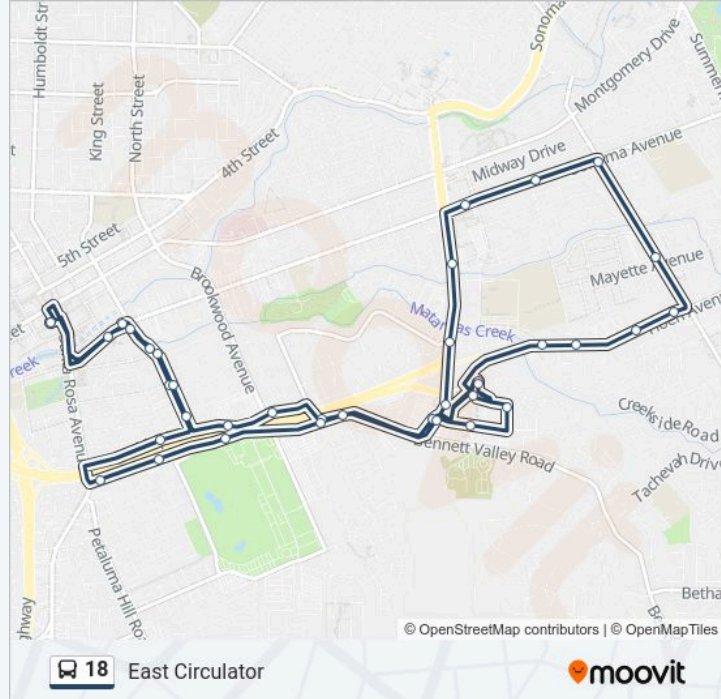

East Circulator

Get The App

The 18 bus line East Circulator has one route. For regular weekdays, their operation hours are:

(1) East Circulator: 10:20 AM - 4:20 PM

Use the Moovit App to find the closest 18 bus station near you and find out when is the next 18 bus arriving.

18 bus Info

Direction: East Circulator

Stops: 37

Trip Duration: 40 min

Line Summary:

Yulupa Ave at Mayette Ave

Hoehn Ave at Hilliard Ct

Hoehn Ave at Camden Ct

Hoehn Ave at Franquette Ave

Hoehn Ave at Hoehn Frontage Rd

Townview Ave at Townview Ln

1405 Townview Ln

Farmers Ln at Bennett Valley Rd

Bennett Valley Rd at Gordon Ln

Maple Ave at Brookwood Ave

Maple Ave at Park and Ride

South E St at Stevenson St

South E St at Vallejo St

South E St at Clark St

Sonoma Ave at E St

Santa Rosa Transit Mall Terminal

18 bus time schedules and route maps are available in an offline PDF at moovitapp.com. Use the Moovit App to see live bus times, train schedule or subway schedule, and step-by-step directions for all public transit in San Francisco - San Jose, CA.