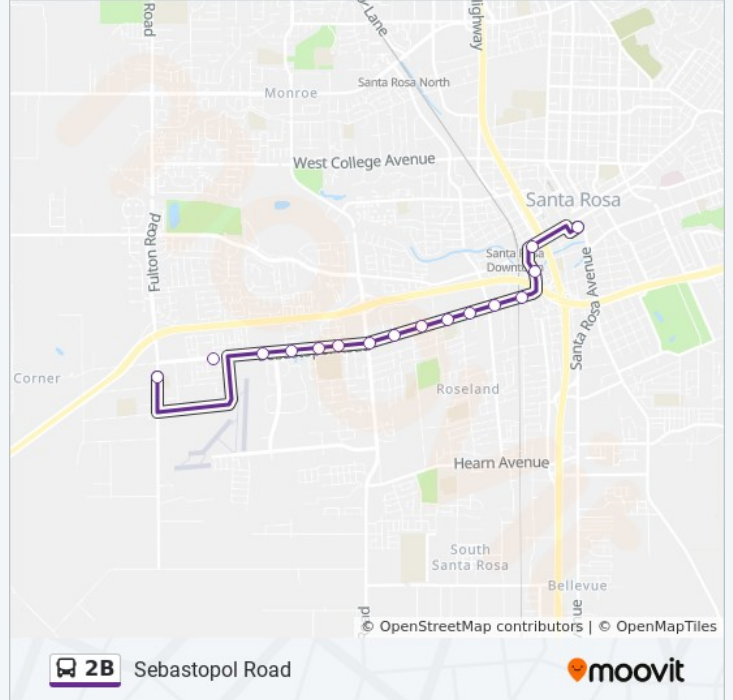

Sebastopol Road

Get The App

The 2B bus line Sebastopol Road has one route. For regular weekdays, their operation hours are:

(1) Sebastopol Road: 6:15 AM - 8:15 PM

Use the Moovit App to find the closest 2B bus station near you and find out when is the next 2B bus arriving.

Direction: Sebastopol Road

32 stops

[VIEW LINE SCHEDULE](#)

- Santa Rosa Transit Mall Terminal
- 3rd St at Morgan St
- Railroad Ave at West Third St
- Olive St at Laurel St
- Sebastopol Rd at Chestnut St
- Sebastopol Rd at Dutton Ave
- Sebastopol Rd at West Ave
- Sebastopol Rd at Romani Ct
- Sebastopol Rd at Hampton Wy
- Sebastopol Rd at Stony Point Rd
- Sebastopol Rd at Laurel Grove Cir
- Sebastopol Rd at Lombardi Ct
- Sebastopol Rd at Corporate Center Pkwy
- Fresno Ave at Sebastopol Rd
- Fresno Ave at Golden Gate Ave
- Finley Ave at Wright Rd
- 950 Wright Rd
- Sebastopol Rd at Doubles Dr
- Sebastopol Rd at Mattson Rd
- Sebastopol Rd at Corporate Center Pkwy
- Sebastopol Rd at Lombardi Ln
- Sebastopol Rd at Laurel Grove Cir

2B bus Time Schedule

Sebastopol Road Route Timetable:

Sunday	Not Operational
Monday	6:15 AM - 8:15 PM
Tuesday	6:15 AM - 8:15 PM
Wednesday	6:15 AM - 8:15 PM
Thursday	6:15 AM - 8:15 PM
Friday	6:15 AM - 8:15 PM
Saturday	6:45 AM - 7:45 PM

2B bus Info

Direction: Sebastopol Road

Stops: 32

Trip Duration: 35 min

Line Summary:

Sebastopol Rd at Stony Point Rd
Sebastopol Rd at Hampton Wy
Sebastopol Rd at Burbank Ave
Sebastopol Rd at McMinn Ave
Sebastopol Rd at West Ave
Sebastopol Rd at Dutton Ave
Sebastopol Rd at Boyd St
Olive St at Hazel St
West Third St at Railroad Ave
Santa Rosa Transit Mall Terminal