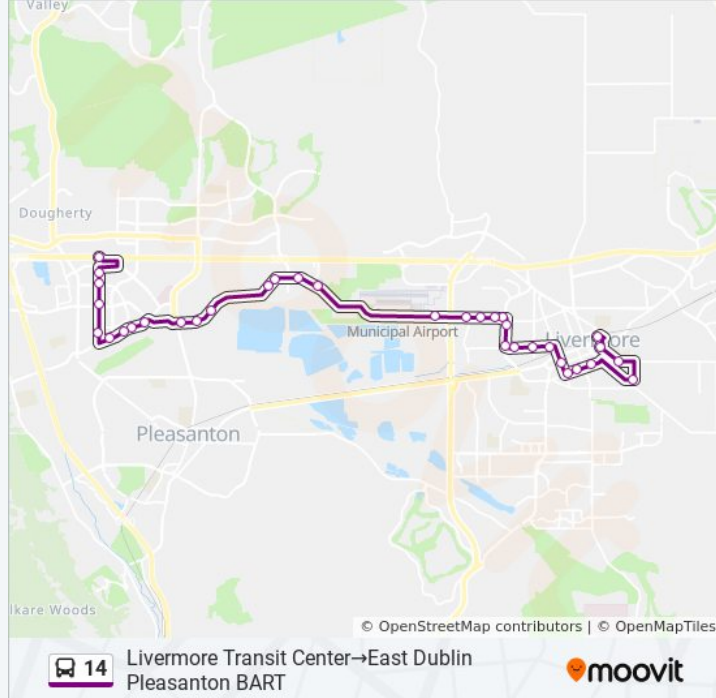

14 bus Info

Direction: Livermore Transit Center→East Dublin Pleasanton BART

Stops: 35

Trip Duration: 41 min

Line Summary:

Murrieta Blvd & Pine St

Jack London Blvd & Murietta Blvd

Jack London Blvd & Troy St

Jack London Blvd & Arlington Rd

Jack London & Hagemann WB

Jack London & Voyager WB

Jack London & Wolf House Drive WB

Jack London Blvd & Outlets WB

Stoneridge & Fallon WB

Stoneridge & Stonridge Creek WB

Stoneridge Dr & Stone Pointe Wy

Stoneridge Dr & Nielsen Park WB

Stoneridge Dr & Santa Rita Rd

Las Positas Blvd & Stoneridge Dr

Las Positas Blvd & Tassajara Creek

5753 Las Positas Blvd

Las Positas Blvd & Hacienda Dr

Willow Rd & Gibraltar Dr

Willow Rd & Stoneridge Dr NB

Willow Rd & Gibraltar Dr

Willow Rd & Owens Dr

East Dublin Pleasanton BART

14 bus time schedules and route maps are available in an offline PDF at moovitapp.com. Use the [Moovit App](#) to see live bus times, train schedule or subway schedule, and step-by-step directions for all public transit in San Francisco - San Jose, CA.