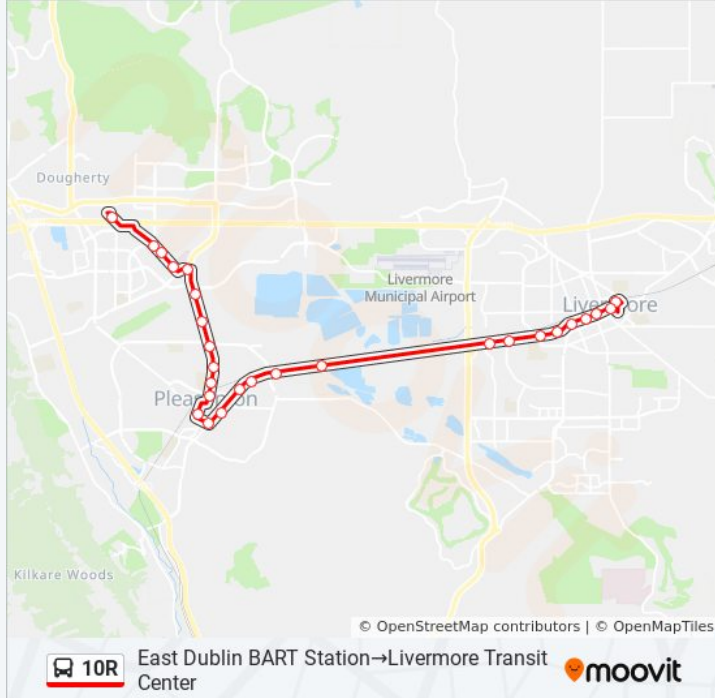

Use the Moovit App to find the closest 10R bus station near you and find out when is the next 10R bus arriving.

Direction: East Dublin BART Station→Livermore Transit Center

27 stops

[VIEW LINE SCHEDULE](#)

- East Dublin/Pleasanton BART Station
- Owens Dr & Hacienda Dr EB
- Owens Dr & Rosewood Dr EB
- Owens Dr & Las Positas Blvd EB
- Las Positas Blvd & Santa Rita Rd EB
- Santa Rita Rd & Stoneridge Dr EB
- Santa Rita Rd & Mohr Ave EB
- Santa Rita Rd & Valley Ave EB
- Santa Rita Rd & Nevis St
- Santa Rita Rd & Amador Valley High School EB
- Santa Rita Rd & Del Valle Pkwy
- Peters Ave & Division St
- Neal St & First St EB
- First St & Kottinger Dr
- Stanley Blvd and Nevada St
- Stanley Blvd & California Ave
- Stanley Blvd & Bernal Ave
- Stanley Blvd & Shadow Cliffs
- Stanley Blvd & Murdell Ln EB
- Stanley Blvd & El Caminito

10R bus Info

Direction: East Dublin BART Station→Livermore Transit Center

Stops: 27

Trip Duration: 35 min

Line Summary:

Stanley Blvd & Murrieta Blvd EB
 Stanley Blvd & Valley Memorial Hospital EB
 Railroad Ave & P St EB
 Railroad Ave & N St
 Railroad Ave & L St
 Railroad Ave & Bankhead Theater
 Livermore Transit Center

Direction: Livermore Transit Center → East Dublin Pleasanton BART

27 stops

[VIEW LINE SCHEDULE](#)

Livermore Transit Center
 Railroad Ave & Maple Ave WB
 Railroad Ave & Station Square
 Railroad Ave & P St
 Stanley Blvd & Valley Memorial Hospital
 Stanley Blvd & Murrieta Blvd
 Stanley Blvd & Wall St
 Stanley Blvd & Murdell Ln
 Stanley Blvd & Shadow Cliffs
 Stanley Blvd & Valley Ave WB
 Stanley Blvd & California Ave
 Stanley Blvd & Stanley Blvd
 First St & Ray St
 Neal St & First St
 Peters St & St Mary St
 Main St & Vervais Ave
 Santa Rita Rd & Amador High
 Santa Rita Rd & Black Ave