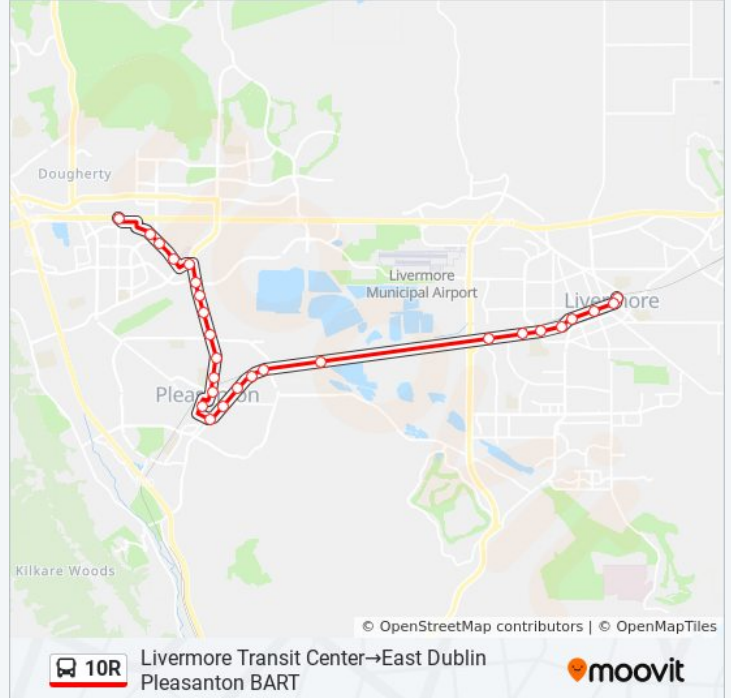

Use the Moovit App to find the closest 10R bus station near you and find out when is the next 10R bus arriving.

Direction: East Dublin BART Station→Livermore Transit Center

27 stops

[VIEW LINE SCHEDULE](#)

10R bus Info

Direction: East Dublin BART Station→Livermore Transit Center

Stops: 27

Trip Duration: 35 min

Line Summary:

Stanley Blvd & Murrieta Blvd EB
 Stanley Blvd & Valley Memorial Hospital EB
 Railroad Ave & P St EB
 Railroad Ave & N St
 Railroad Ave & L St
 Railroad Ave & Bankhead Theater
 Livermore Transit Center

10R bus Info

Direction: Livermore Transit Center → East Dublin Pleasanton BART

Stops: 27

Trip Duration: 36 min

Line Summary:

Santa Rita Rd & Valley Ave

Santa Rita Rd & Mohr Ave

Santa Rita Rd & Sutter Gate Ave

Santa Rita Rd & Stoneridge Dr

Las Positas Blvd & Santa Rita Rd

Owens & Andrews

Owens & Rosewood

Owens & Hacienda

East Dublin Pleasanton BART

10R bus time schedules and route maps are available in an offline PDF at moovitapp.com. Use the [Moovit App](#) to see live bus times, train schedule or subway schedule, and step-by-step directions for all public transit in San Francisco - San Jose, CA.