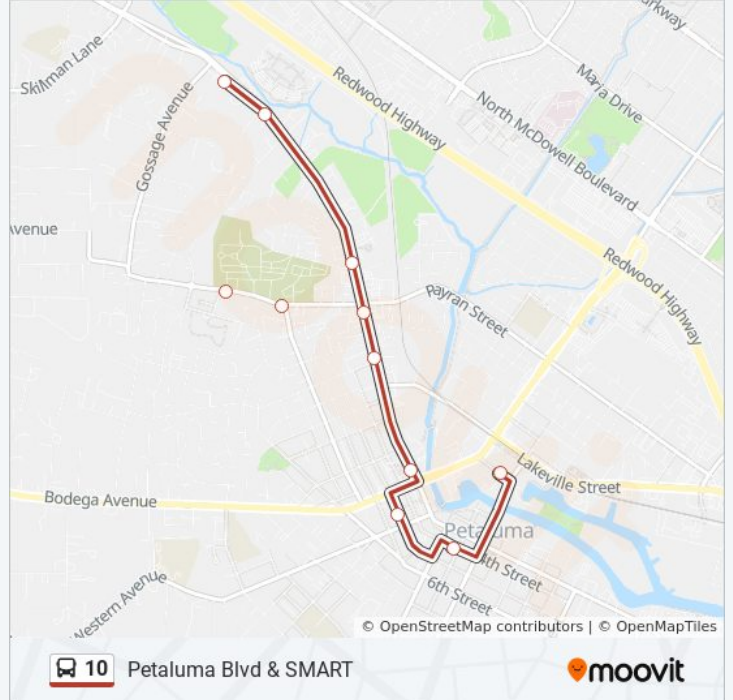

## Petaluma Blvd & SMART

Get The App

The 10 bus line Petaluma Blvd & SMART has one route. For regular weekdays, their operation hours are:

(1) Copeland Street Transit Mall: 7:44 AM - 6:24 PM

Use the Moovit App to find the closest 10 bus station near you and find out when is the next 10 bus arriving.

### Direction: Copeland Street Transit Mall

12 stops

[VIEW LINE SCHEDULE](#)

- Petaluma Blvd N at Gossage Ave Park
- Petaluma Blvd N at Factory Outlets S
- Petaluma Blvd N at Shasta Ave/Sycamore
- Magnolia at Antone EB Mary Collins School
- Magnolia at Svhs
- Petaluma Blvd N at Magnolia Ave SB
- Petaluma Blvd. N & West St.
- Petaluma Blvd N at OAK St SB
- Petaluma Blvd N at Mary St SB
- Keller and Western
- 4th & C Street
- Copeland Street Transit Mall

### 10 bus Time Schedule

Copeland Street Transit Mall Route Timetable:

Sunday	Not Operational
Monday	7:44 AM - 6:24 PM
Tuesday	7:44 AM - 6:24 PM
Wednesday	7:44 AM - 6:24 PM
Thursday	7:44 AM - 6:24 PM
Friday	7:44 AM - 6:24 PM
Saturday	Not Operational

### 10 bus Info

**Direction:** Copeland Street Transit Mall

**Stops:** 12

**Trip Duration:** 16 min

**Line Summary:**

10 bus time schedules and route maps are available in an offline PDF at [moovitapp.com](https://moovitapp.com). Use the [Moovit App](#) to see live bus times, train schedule or subway schedule, and step-by-step directions for all public transit in San Francisco - San Jose, CA.