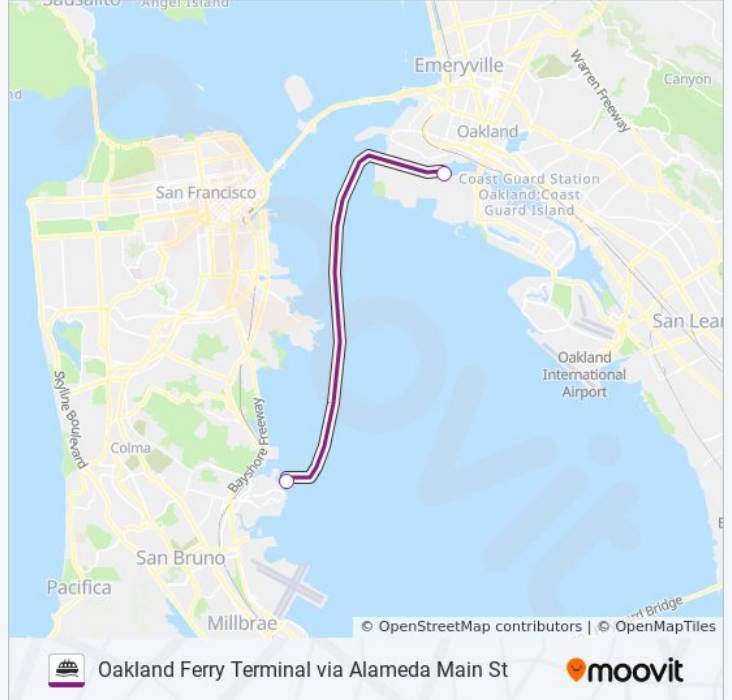

Use the Moovit App to find the closest SOUTH SAN FRANCISCO ferry station near you and find out when is the next SOUTH SAN FRANCISCO ferry arriving.

Direction: Alameda Main St via Oakland

3 stops

[VIEW LINE SCHEDULE](#)

SOUTH SAN FRANCISCO ferry Info**Direction:** Alameda Main St via Oakland**Stops:** 3**Trip Duration:** 60 min**Line Summary:**

Direction: Oakland Ferry Terminal via Alameda Main St

2 stops

[VIEW LINE SCHEDULE](#)

South San Francisco Ferry Terminal

Main Street Alameda Ferry Terminal

SOUTH SAN FRANCISCO ferry Time Schedule

Oakland Ferry Terminal via Alameda Main St Route
Timetable:

Sunday	Not Operational
Monday	7:10 AM
Tuesday	7:10 AM
Wednesday	7:10 AM
Thursday	7:10 AM
Friday	7:10 AM
Saturday	Not Operational

SOUTH SAN FRANCISCO ferry Info

Direction: Oakland Ferry Terminal via Alameda Main St

Stops: 2

Trip Duration: 40 min

Line Summary:

Direction: South San Francisco

3 stops

[VIEW LINE SCHEDULE](#)