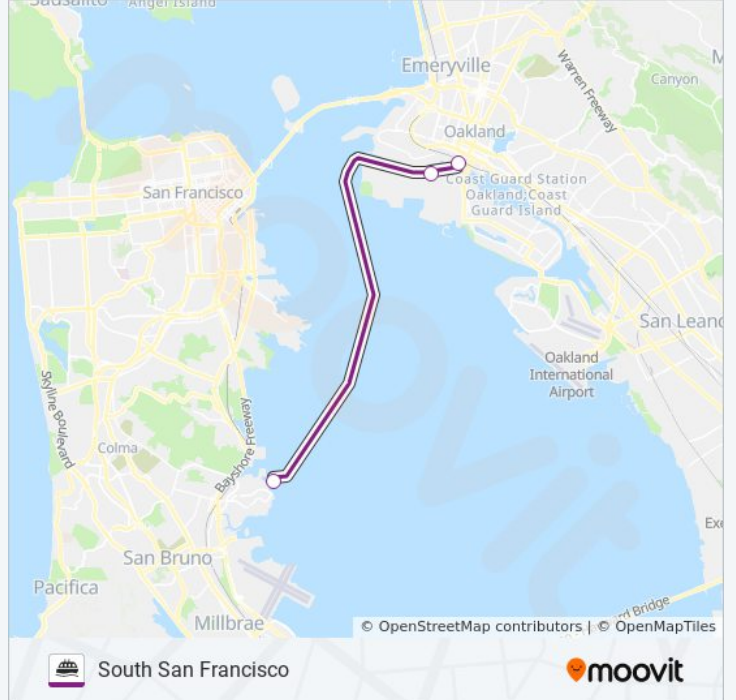

Use the Moovit App to find the closest SOUTH SAN FRANCISCO ferry station near you and find out when is the next SOUTH SAN FRANCISCO ferry arriving.

Direction: Alameda Main St via Oakland

3 stops

[VIEW LINE SCHEDULE](#)

SOUTH SAN FRANCISCO ferry Info

Direction: Oakland Ferry Terminal via Alameda Main St

Stops: 2

Trip Duration: 40 min

Line Summary:

Direction: South San Francisco

3 stops

[VIEW LINE SCHEDULE](#)

Main Street Alameda Ferry Terminal

Oakland Ferry Terminal

South San Francisco Ferry Terminal

SOUTH SAN FRANCISCO ferry Time Schedule

South San Francisco Route Timetable:

Sunday	Not Operational
Monday	6:05 AM - 4:25 PM
Tuesday	6:05 AM - 4:25 PM
Wednesday	6:05 AM - 4:25 PM
Thursday	6:05 AM - 4:25 PM
Friday	6:05 AM - 4:25 PM
Saturday	Not Operational

SOUTH SAN FRANCISCO ferry Info

Direction: South San Francisco

Stops: 3

Trip Duration: 55 min

Line Summary:

SOUTH SAN FRANCISCO ferry time schedules and route maps are available in an offline PDF at moovitapp.com. Use the [Moovit App](#) to see live bus times, train schedule or subway schedule, and step-by-step directions for all public transit in San Francisco - San Jose, CA.