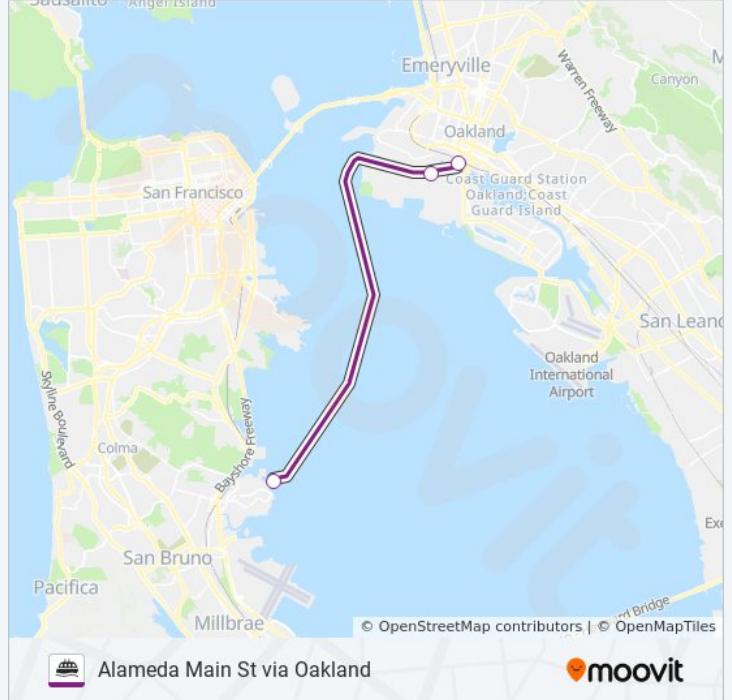

Use the Moovit App to find the closest SOUTH SAN FRANCISCO ferry station near you and find out when is the next SOUTH SAN FRANCISCO ferry arriving.

Direction: Alameda Main St via Oakland

3 stops

[VIEW LINE SCHEDULE](#)

South San Francisco Ferry Terminal

Oakland Ferry Terminal

Main Street Alameda Ferry Terminal

SOUTH SAN FRANCISCO ferry Time Schedule

Alameda Main St via Oakland Route Timetable:

Sunday	Not Operational
Monday	3:20 PM - 5:20 PM
Tuesday	3:20 PM - 5:20 PM
Wednesday	3:20 PM - 5:20 PM
Thursday	3:20 PM - 5:20 PM
Friday	3:20 PM - 5:20 PM
Saturday	Not Operational

SOUTH SAN FRANCISCO ferry Info**Direction:** Alameda Main St via Oakland**Stops:** 3**Trip Duration:** 60 min**Line Summary:**

Direction: Oakland Ferry Terminal via Alameda Main St

2 stops

[VIEW LINE SCHEDULE](#)

SOUTH SAN FRANCISCO ferry Info

Direction: Oakland Ferry Terminal via Alameda Main St

Stops: 2

Trip Duration: 40 min

Line Summary:

Direction: South San Francisco

3 stops

[VIEW LINE SCHEDULE](#)