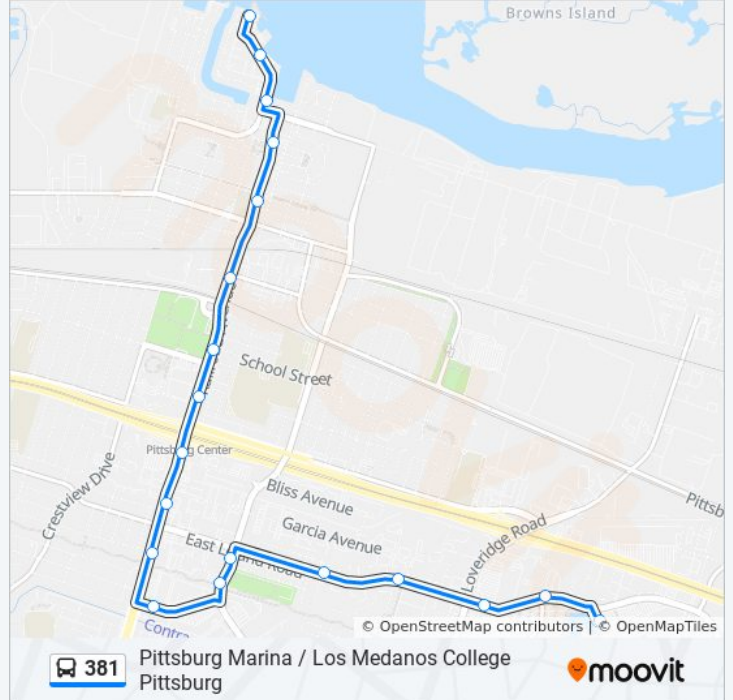

381 bus time schedules and route maps are available in an offline PDF at moovitapp.com. Use the [Moovit App](#) to see live bus times, train schedule or subway schedule, and step-by-step directions for all public transit in San Francisco - San Jose, CA.

[About Moovit](#) • [MaaS Solutions](#) • [Supported Countries](#) • [Mooviter Community](#)

© 2024 Moovit - All Rights Reserved

Check Live Arrival Times