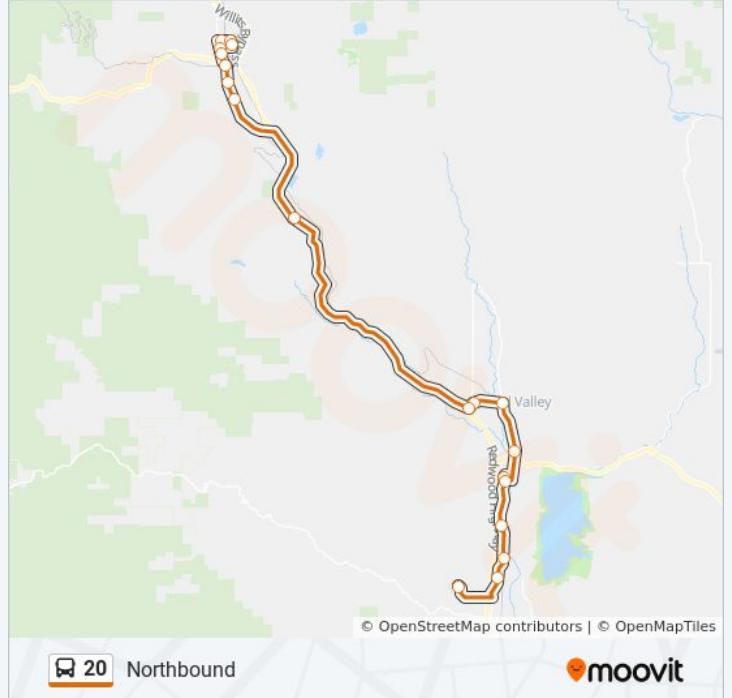

Northbound

Get The App

The 20 bus line (Northbound) has 2 routes. For regular weekdays, their operation hours are:

(1) Northbound: 6:42 AM - 5:50 PM (2) Southbound: 6:41 AM - 4:40 PM

Use the Moovit App to find the closest 20 bus station near you and find out when is the next 20 bus arriving.

Direction: Northbound

19 stops

[VIEW LINE SCHEDULE](#)

- Mendocino College
- Forks - Lightel's
- Carousel Lane
- Western Hills Mobile Home Park
- Club Calpella
- Waldorf School
- East Rd - Taylor's Tavern
- Across Redwood Valley Center
- School Way & West Rd
- West Rd & Hwy 101
- Ridgewood Summit NB
- Hwy 101 & Baechtel Rd - Brown's Corner
- Gribaldo's
- Hwy 101 at Rr Xing - Earth Lab
- Main St & San Francisco Ave
- Willits Post Office
- Willits City Hall
- Mendocino College Willits Campus
- Integrated Service Center

20 bus Time Schedule

Northbound Route Timetable:

Sunday	Not Operational
Monday	6:42 AM - 5:50 PM
Tuesday	6:42 AM - 5:50 PM
Wednesday	6:42 AM - 5:50 PM
Thursday	6:42 AM - 5:50 PM
Friday	6:42 AM - 5:50 PM
Saturday	Not Operational

20 bus Info

Direction: Northbound

Stops: 19

Trip Duration: 46 min

Line Summary:

Direction: Southbound

20 stops

[VIEW LINE SCHEDULE](#)