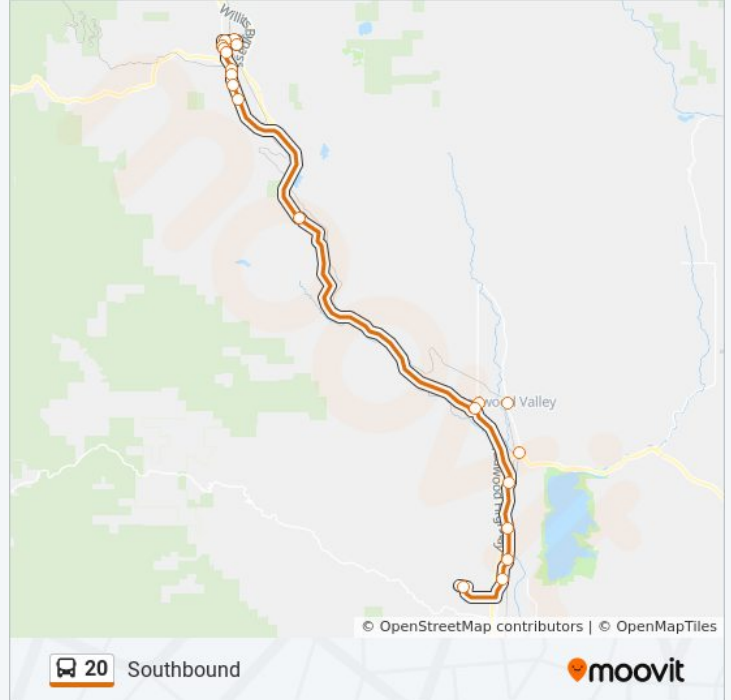

Northbound

Get The App

The 20 bus line (Northbound) has 2 routes. For regular weekdays, their operation hours are:

(1) Northbound: 6:42 AM - 5:50 PM (2) Southbound: 6:41 AM - 4:40 PM

Use the Moovit App to find the closest 20 bus station near you and find out when is the next 20 bus arriving.

20 bus Info

Direction: Northbound

Stops: 19

Trip Duration: 46 min

Line Summary:

Direction: Southbound

20 stops

[VIEW LINE SCHEDULE](#)

20 bus Info

Direction: Southbound

Stops: 20

Trip Duration: 49 min

Line Summary:

Forks

Mendocino College

20 bus time schedules and route maps are available in an offline PDF at moovitapp.com. Use the [Moovit App](#) to see live bus times, train schedule or subway schedule, and step-by-step directions for all public transit in San Francisco - San Jose, CA.