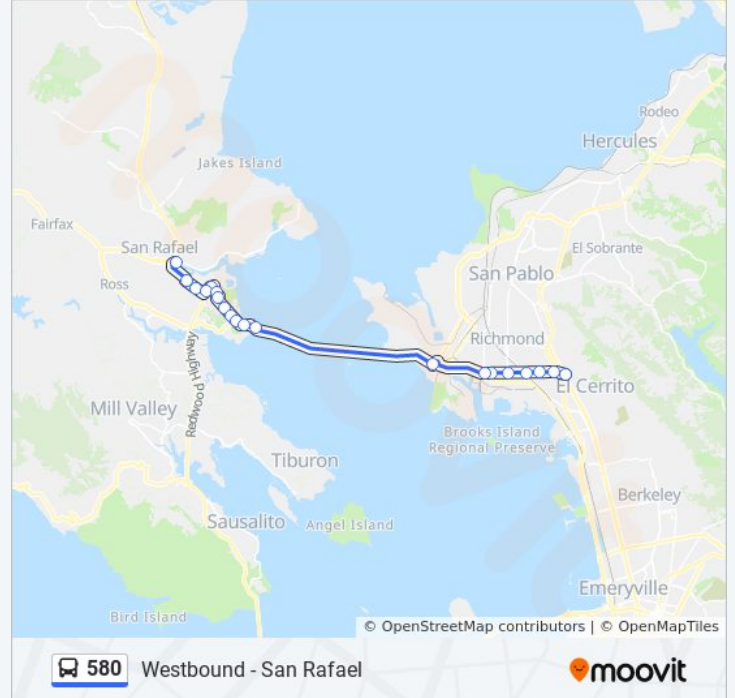

Use the Moovit App to find the closest 580 bus station near you and find out when is the next 580 bus arriving.

Direction: Eastbound - El Cerrito Del Norte BART

13 stops

[VIEW LINE SCHEDULE](#)

San Rafael Transit Center

Bellam Blvd & I-580

Kerner Blvd & Shoreline Pkwy

Morphew St & Francisco Blvd E

I-580 & Main St

Tewksbury Av:Castro St

Cutting Blvd & Harbour Way

Cutting Blvd & Marina Way

Cutting Blvd:S 23rd St

580 bus Info

Direction: Eastbound - El Cerrito Del Norte BART

Stops: 13

Trip Duration: 38 min

Line Summary:

Direction: Westbound - San Rafael

20 stops

[VIEW LINE SCHEDULE](#)

580 bus Info

Direction: Westbound - San Rafael

Stops: 20

Trip Duration: 43 min

Line Summary:

Andersen Dr & Du Bois St

San Rafael Transit Center

580 bus time schedules and route maps are available in an offline PDF at moovitapp.com. Use the [Moovit App](#) to see live bus times, train schedule or subway schedule, and step-by-step directions for all public transit in San Francisco - San Jose, CA.