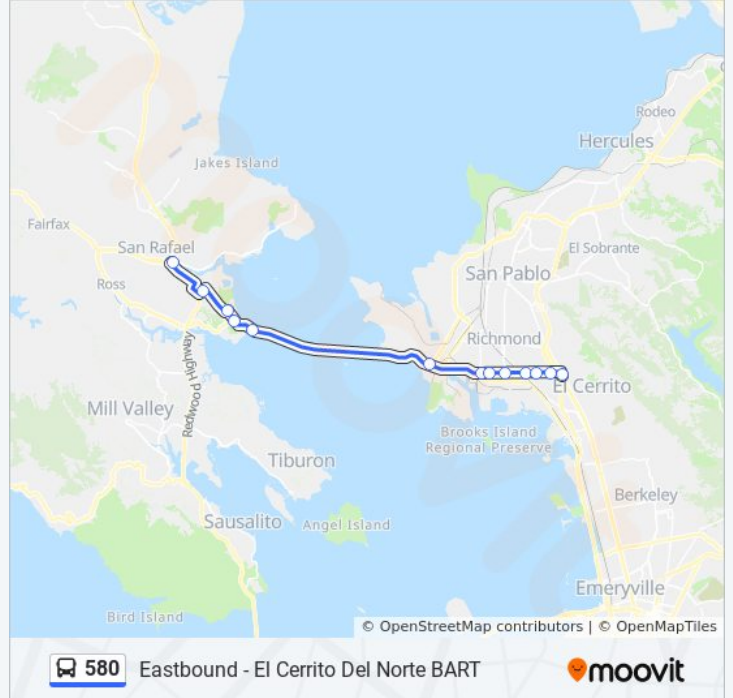

Use the Moovit App to find the closest 580 bus station near you and find out when is the next 580 bus arriving.

Direction: Eastbound - El Cerrito Del Norte BART

13 stops

[VIEW LINE SCHEDULE](#)

San Rafael Transit Center

Bellam Blvd & I-580

Kerner Blvd & Shoreline Pkwy

Morphew St & Francisco Blvd E

I-580 & Main St

Tewksbury Av:Castro St

Cutting Blvd & Harbour Way

Cutting Blvd & Marina Way

Cutting Blvd:S 23rd St

Cutting Blvd:S 35th St

Cutting Blvd & S 41st St

Cutting Blvd:S 49th St

El Cerrito Del Norte BART Station

580 bus Time Schedule

Eastbound - El Cerrito Del Norte BART Route

Timetable:

Sunday	7:24 AM - 9:24 PM
Monday	6:22 AM - 9:24 PM
Tuesday	6:22 AM - 9:24 PM
Wednesday	6:22 AM - 9:24 PM
Thursday	6:22 AM - 9:24 PM
Friday	6:22 AM - 9:24 PM
Saturday	7:24 AM - 9:24 PM

580 bus Info

Direction: Eastbound - El Cerrito Del Norte BART

Stops: 13

Trip Duration: 38 min

Line Summary:

Direction: Westbound - San Rafael

20 stops

[VIEW LINE SCHEDULE](#)