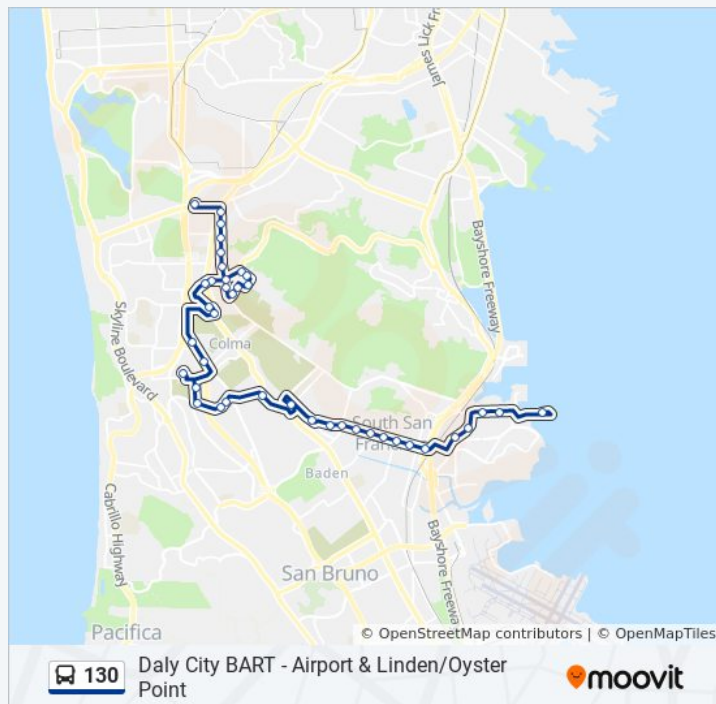

Chester St & Villa St

Chester St & Abbot Ave

Hoffman St & Lausanne Ave-The Franciscan

Orange St & Chester St

Orange St & E Market St

E Market St & Hillside Blvd

E Market St & 1st Ave

San Pedro Rd & Mission St

Colma Bart-Bay 3

El Camino Real & F St

Junipero Serra Blvd & Colma Blvd

Junipero Serra Blvd & Serra Ctr

Serramonte Shopping Ctr-Bay 3

332 Gellert Blvd

Hickey Blvd & Gellert Blvd

395 Hickey Blvd & Kaiser Medical Offices
Driveway

Hickey Blvd & Longford Dr

El Camino Real & Hickey Blvd

South SF BART-Bay 3 Westside Busway

Mission Rd & Holly Ave

Grand Ave & Willow Ave

Grand Ave & Chestnut Ave

Grand Ave & Eucalyptus Ave

Grand Ave & Orange Ave

Grand Ave & Magnolia Ave

Grand Ave & Spruce Ave

Grand Ave & Maple Ave

Grand Ave & Airport Blvd

Gateway Blvd & Corporate Dr

Gateway Blvd & Larkspur Landing

Oyster Point Blvd & Veterans Blvd

Oyster Point Blvd & Eccles Ave

130 bus Info

Direction: South City

Stops: 40

Trip Duration: 65 min

Line Summary: