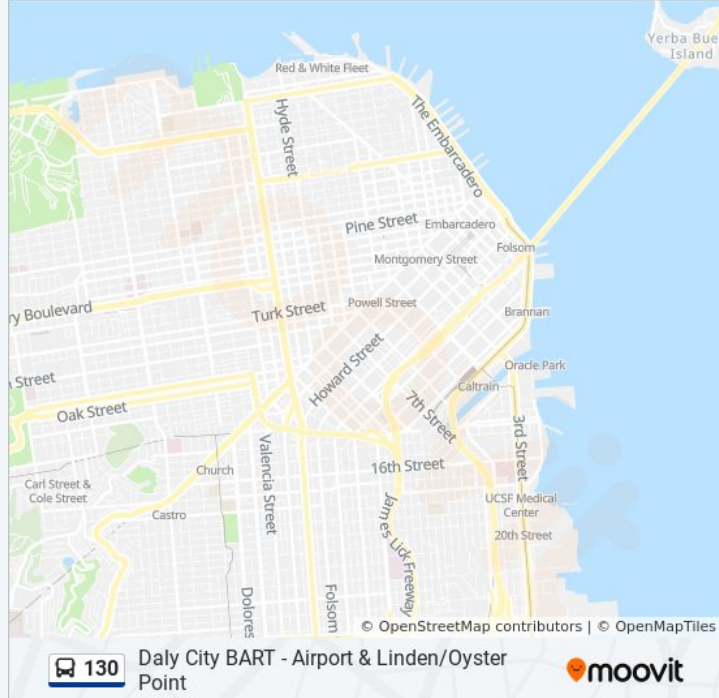

Use the Moovit App to find the closest 130 bus station near you and find out when is the next 130 bus arriving.

**Direction: Daly City BART**

43 stops

[VIEW LINE SCHEDULE](#)

- Oyster Point Terminal
- Oyster Point Blvd & Eccles Ave
- Oyster Point Blvd & Veterans Blvd
- Gateway Blvd & Larkspur Landing
- Gateway Blvd & Corporate Dr
- Grand Ave & Linden Ave
- Grand Ave & Maple Ave
- Grand Ave & Spruce Ave
- Grand Ave & Magnolia Ave
- Grand Ave & Orange Ave
- Grand Ave & Eucalyptus Ave
- Grand Ave & Chestnut Ave
- Grand Ave & Willow Ave
- Mission Rd & Holly Ave
- South SF BART-Bay 2 Westside Busway
- El Camino Real & Costco
- Hickey Blvd & Camaritas Ave
- Hickey Blvd & Longford Dr
- Hickey Blvd & Kaiser Medical Offices Driveway
- Hickey Blvd & Hwy 280
- Gellert Blvd & Hickey Blvd

**130 bus Info**

**Direction:** Daly City BART

**Stops:** 43

**Trip Duration:** 62 min

**Line Summary:**

Gellert Blvd & Serramonte Blvd

Serramonte Shopping Ctr-Bay 3

Junipero Serra Blvd & Serramonte Blvd

Junipero Serra Blvd & Serra Ctr

Junipero Serra Blvd & Colma Blvd

Junipero Serra Blvd & Colma Park N Ride

Colma BART-Bay 2

Mission St & E Market St

E Market St & 1st Ave

E Market St & Wayandotte Ave

Orange St & E Market St

Hillside Blvd & Cottonwood Dr

Hillside Blvd & Brunswick St

Daly City BART-Bay 7

Daly City BART - Airport & Linden/Oyster Point

**Direction: South City**

40 stops

[VIEW LINE SCHEDULE](#)

Daly City BART-Bay 7