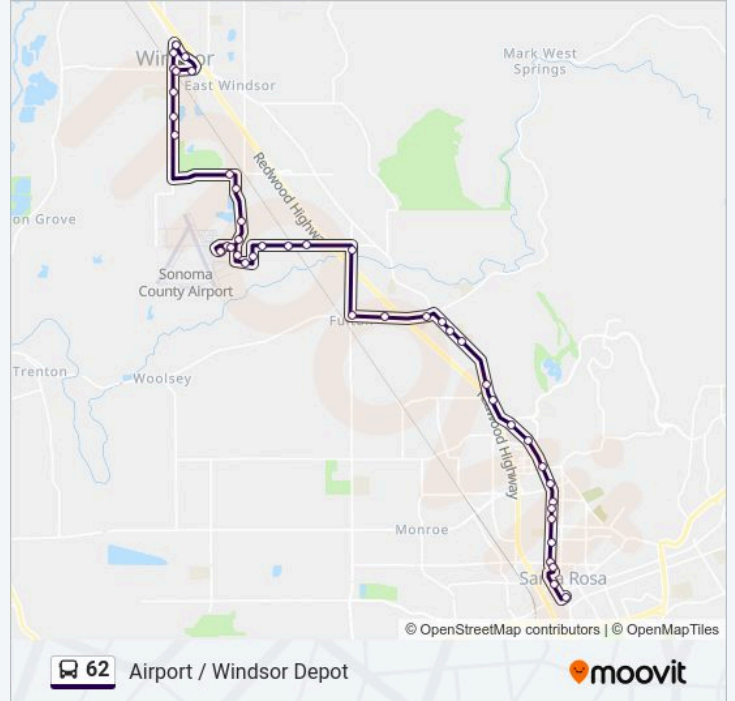

62 bus Info

Direction: Airport / Windsor Depot

Stops: 43

Trip Duration: 39 min

Line Summary:

Airport Blvd & Aviation Blvd

Airport Blvd & Regional Parkway

Airport Blvd & Brickway Blvd

Westwind Blvd & Airport Blvd

Copperhill Parkway & N Laughlin Rd

N Laughlin Rd & Copperhill Parkway

Airport Blvd & Ordinance Rd

Sonoma Co. Airport Terminal

Airport Blvd & N Laughlin Rd

Skylane Blvd & Airport Blvd

Skylane Blvd & Aviation Blvd

Skylane Blvd & Shiloh Rd

Shiloh Rd & Skylane Blvd

Windsor Rd & Vintage Greens Dr

Windsor Rd & Cork St

Windsor Rd & Patrick Ln

Windsor River Rd (Windsor Depot)

Windsor River Rd & Old Red Hwy

Old Redwood Hwy & Market St

Old Redwood Hwy & Windsor Rd

Windsor Rd & Howard Dr

Windsor Rd & Windsor Depot

Direction: Downtown Santa Rosa

39 stops

[VIEW LINE SCHEDULE](#)

Windsor Rd & Windsor Depot