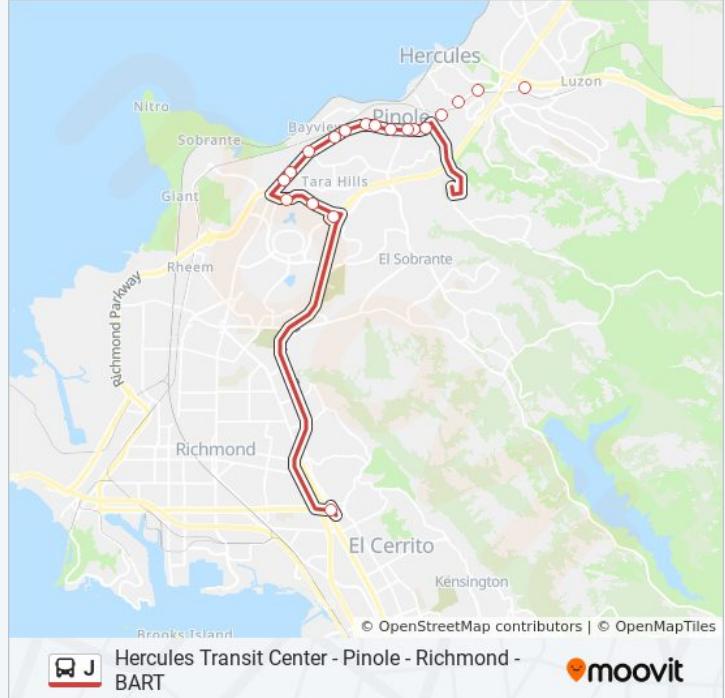

**J bus Info**

**Direction:** Jr To BART

**Stops:** 19

**Trip Duration:** 38 min

**Line Summary:**

## El Cerrito Del Norte BART

### Direction: Jr To Hercules

30 stops

[VIEW LINE SCHEDULE](#)

El Cerrito Del Norte BART

Richmond Parkway Transit Center

Blume Dr and Auto Plaza - Southbound

Blume Dr and Klose Way

Hilltop Mall - Westbound