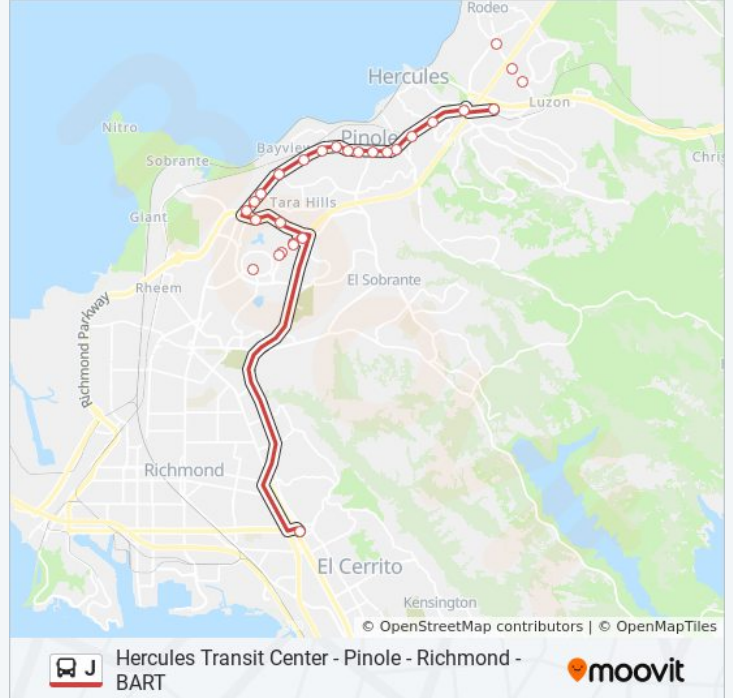

### J bus Info

**Direction:** Jr To Hercules

**Stops:** 30

**Trip Duration:** 38 min

**Line Summary:**

San Pablo Ave and Appian Way - Westbound

San Pablo Ave and Alverez Ave

San Pablo and OAK Ridge Rd

San Pablo Ave and John St - Northbound

San Pablo Ave and Hercules Ave - Northbound

San Pablo Ave and Sycamore

San Pablo Ave at Safeway

San Pablo Ave and Victoria Crescent - Northbound

7th St and Parker Ave

Willow Ave Shopping Center

Willow Ave and Viewpointe Blvd - Southbound

Hercules Transit Center

**Direction: Jr To Pvhs**

17 stops

[VIEW LINE SCHEDULE](#)

El Cerrito Del Norte BART

Richmond Parkway Transit Center