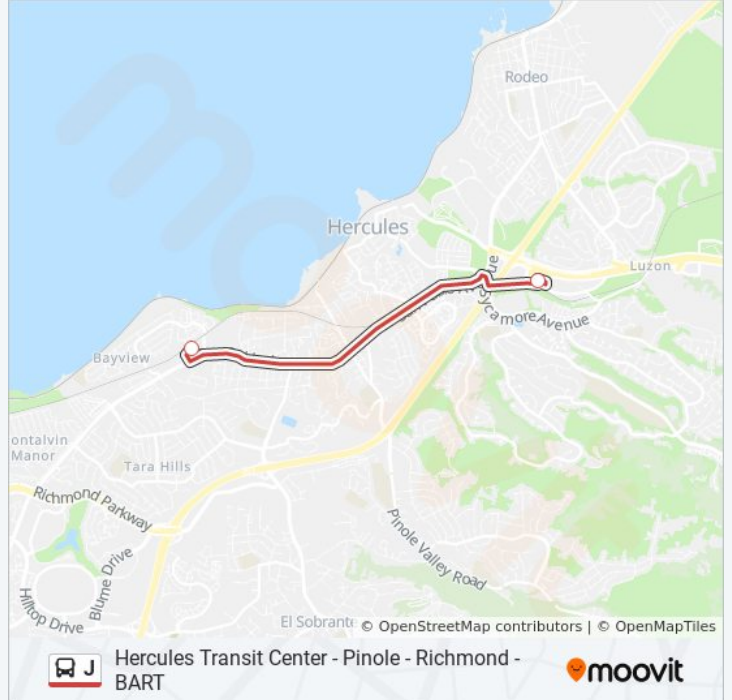

J bus time schedules and route maps are available in an offline PDF at moovitapp.com. Use the [Moovit App](#) to see live bus times, train schedule or subway schedule, and step-by-step directions for all public transit in San Francisco - San Jose, CA.

[About Moovit](#) • [MaaS Solutions](#) • [Supported Countries](#) • [Mooviter Community](#)

© 2024 Moovit - All Rights Reserved

Check Live Arrival Times