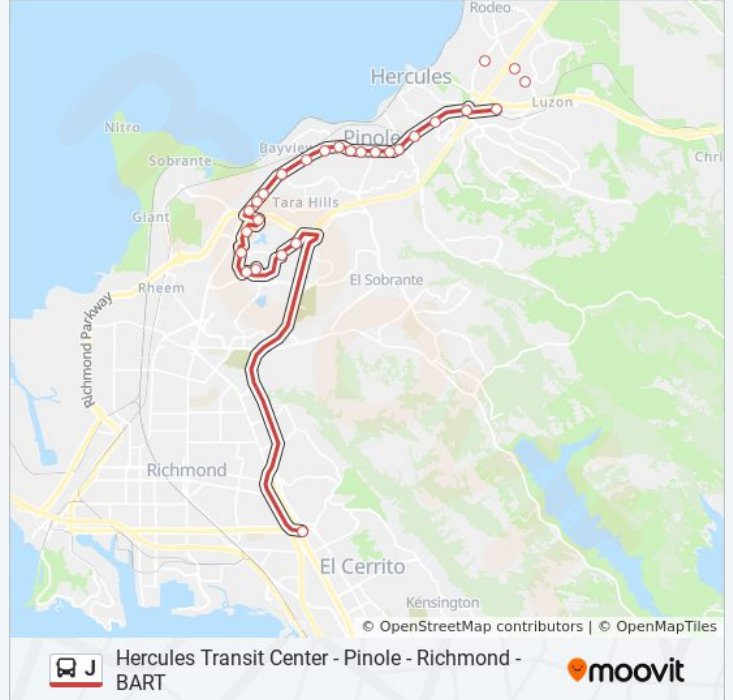

**J bus Info**

**Direction:** JI To Hercules

**Stops:** 27

**Trip Duration:** 36 min

**Line Summary:**

San Pablo and OAK Ridge Rd

San Pablo Ave and John St - Northbound

San Pablo Ave and Hercules Ave - Northbound

San Pablo Ave and Sycamore

San Pablo Ave at Safeway

San Pablo Ave and Victoria Crescent - Northbound

Willow Ave Shopping Center

Willow Ave and Viewpointe Blvd - Southbound

Hercules Transit Center

**Direction: JI To Pvhs**

23 stops

[VIEW LINE SCHEDULE](#)

El Cerrito Del Norte BART

Blume Dr and Auto Plaza - Southbound

Blume Dr and Klose Way

Hilltop Mall - Westbound

Hilltop Dr and Robert Miller Dr

Hilltop Dr and Hillview Dr

4050 Lakeside Ave

Richmond Parkway and Lakeside Dr - Eastbound

San Pablo Ave and Kay Rd

San Pablo Ave and Crestwood Dr - Northbound

San Pablo Ave and Shamrock Dr - Northbound

San Pablo Ave and Tara Hills Dr - Northbound