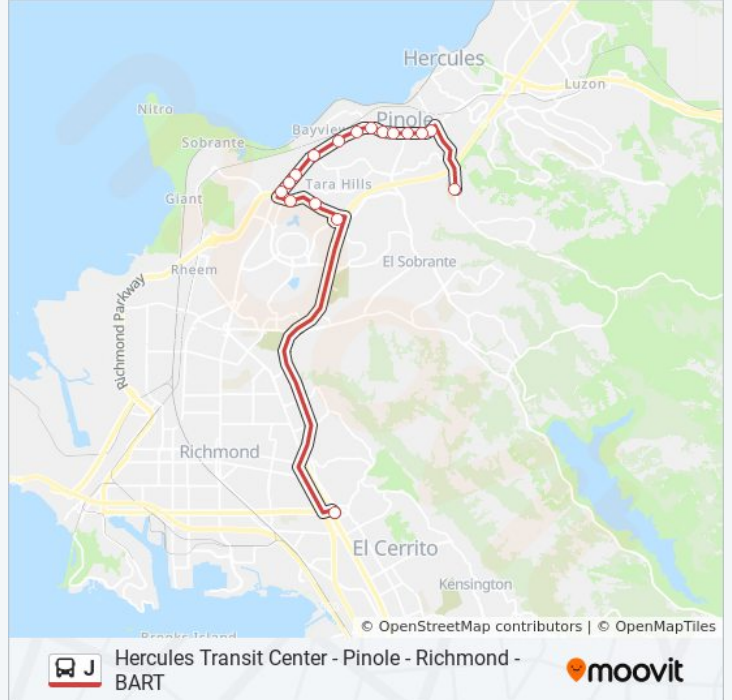

Direction: Out of Service

2 stops

[VIEW LINE SCHEDULE](#)

Yard

Hercules Transit Center

J bus Time Schedule

Out of Service Route Timetable:

Sunday	7:00 AM - 10:04 PM
Monday	4:14 AM - 11:48 PM
Tuesday	12:18 AM - 11:48 PM
Wednesday	12:18 AM - 11:48 PM
Thursday	12:18 AM - 11:48 PM
Friday	12:18 AM - 11:48 PM
Saturday	12:18 AM - 10:04 PM

J bus Info

Direction: Out of Service

Stops: 2

Trip Duration: 10 min

Line Summary: