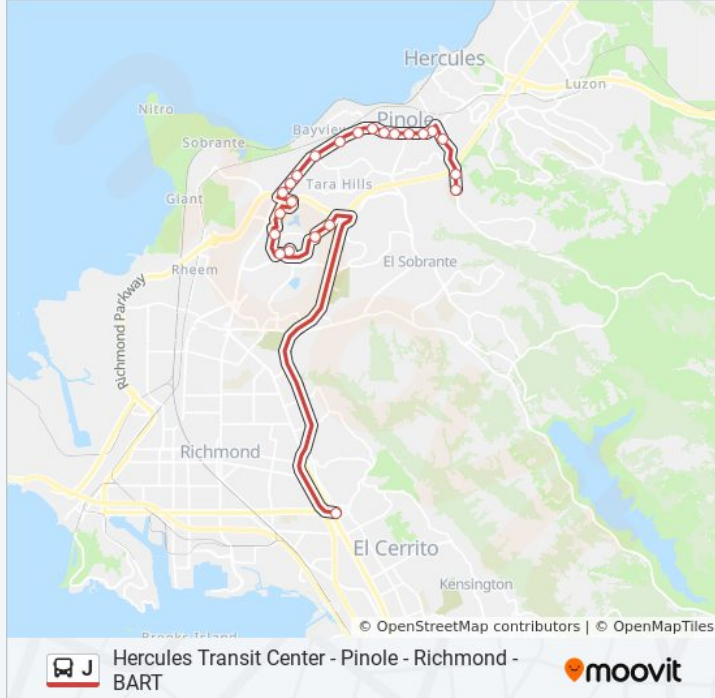

**Stops:** 23

**Trip Duration:** 41 min

**Line Summary:**

San Pablo Ave and Alvarez Ave  
 San Pablo and OAK Ridge Rd  
 Tennant Ave and Peach St - Southbound  
 Pinole Valley Shopping Center  
 Pinole Valley High School

**Direction: Jr To BART**

19 stops

[VIEW LINE SCHEDULE](#)

- Hercules Transit Center
- San Pablo Ave and Tsushima Ave
- San Pablo and Hercules - Southbound
- San Pablo Ave and John St - Southbound
- San Pablo and OAK Ridge - Southbound
- San Pablo Ave and Fern Ave
- San Pablo Ave and Appian Way - Eastbound
- San Pablo Ave and Roble Ave
- San Pablo Ave and Sunnyview Dr - Eastbound
- San Pablo Ave - Sugar City Building Materials
- San Pablo Ave - Public Storage
- San Pablo Ave and Del Monte Dr
- San Pablo Ave and Tara Hills Dr - Southbound
- San Pablo Ave and Shamrock Dr - Southbound
- San Pablo Ave and Crestwood Dr - Southbound
- Richmond Parkway and Lakeside Dr - Westbound
- Richmond Parkway Westbound - Hilltop Bayview
- Richmond Parkway Transit Center