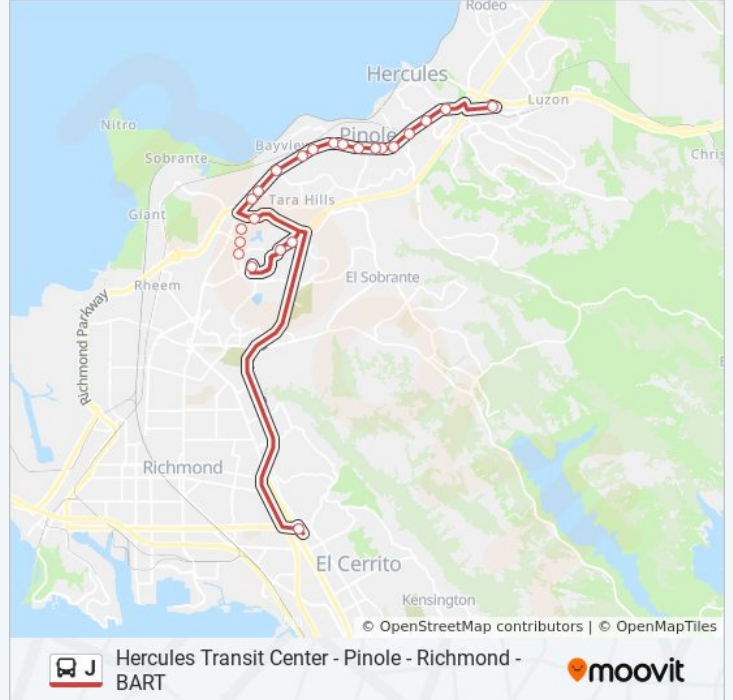

### Direction: JI To BART

23 stops

[VIEW LINE SCHEDULE](#)

- Hercules Transit Center
- San Pablo Ave and Tsushima Ave
- San Pablo and Hercules - Southbound
- San Pablo Ave and John St - Southbound
- San Pablo and OAK Ridge - Southbound
- San Pablo Ave and Fern Ave
- San Pablo Ave and Appian Way - Eastbound
- San Pablo Ave and Roble Ave
- San Pablo Ave and Sunnyview Dr - Eastbound
- San Pablo Ave - Sugar City Building Materials
- San Pablo Ave - Public Storage
- San Pablo Ave and Del Monte Dr
- San Pablo Ave and Tara Hills Dr - Southbound
- San Pablo Ave and Shamrock Dr - Southbound
- San Pablo Ave and Crestwood Dr - Southbound
- Richmond Parkway and Lakeside Dr - Westbound
- 4075 Lakeside Ave
- Lakeside Dr and Research Dr
- Hillview Dr and Hilltop Dr
- Hilltop Mall - Westbound

### J bus Info

**Direction:** JI To BART

**Stops:** 23

**Trip Duration:** 42 min

**Line Summary:**

Blume Dr and Auto Plaza - Northbound

Blume Dr & Klose Way

El Cerrito Del Norte BART

**Direction: JI To Hercules**

27 stops

[VIEW LINE SCHEDULE](#)

El Cerrito Del Norte BART

Blume Dr and Auto Plaza - Southbound

Blume Dr and Klose Way

Hilltop Mall - Westbound

Hilltop Dr and Hillview Dr

4050 Lakeside Ave

Richmond Parkway and Lakeside Dr - Eastbound

San Pablo Ave and Kay Rd

San Pablo Ave and Crestwood Dr - Northbound

San Pablo Ave and Shamrock Dr - Northbound

San Pablo Ave and Tara Hills Dr - Northbound