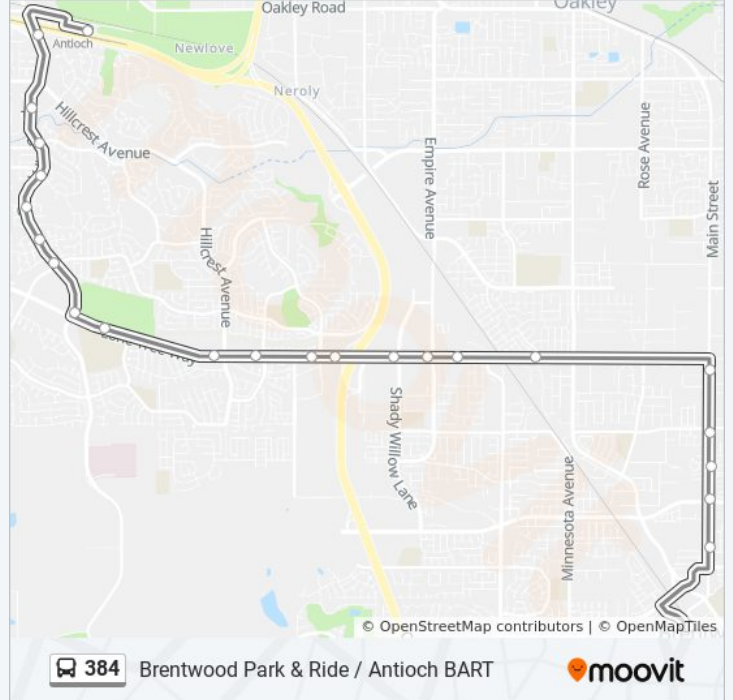

 384

Brentwood Park & Ride / Antioch BART

[Get The App](#)

The 384 bus line (Brentwood Park & Ride / Antioch BART) has 2 routes. For regular weekdays, their operation hours are:

(1) Eastbound Brentwood Park & Ride: 7:04 AM - 7:22 PM (2) Westbound Antioch BART: 5:26 AM - 4:56 PM

Use the Moovit App to find the closest 384 bus station near you and find out when is the next 384 bus arriving.

Direction: Eastbound Brentwood Park & Ride

26 stops

[VIEW LINE SCHEDULE](#)

- Antioch BART
- Hillcrest Ave & East Tregallas Rd
- Deer Valley Rd & Hillcrest Tce Ct
- Deer Valley Rd & Wildflower Dr
- Deer Valley Rd & Carpinteria Dr
- Deer Valley Rd & Bluerock Dr
- Deer Valley Rd & Rocky Point Dr
- Deer Valley Rd & Asilomar Dr
- Deer Valley Rd & Country Hills Dr
- Lone Tree Wy & Deer Valley Rd
- Lone Tree Wy & Deer Valley High
- Lone Tree Wy & Sagebrush Dr
- Lone Tree Wy & Indian Hill Dr
- Lone Tree Wy & Hillcrest Ave
- Lone Tree Wy & Vista Grande Dr
- Lone Tree Wy & Canada Valley Rd
- Lone Tree Wy & Shady Willow Ln
- Lone Tree Wy & Empire Ave
- Lone Tree Wy & Giannini Rnch
- Lone Tree Way & Gann St
- Brentwood Blvd & Lone Tree Wy

Brentwood Blvd & Village Dr

Brentwood Park N Ride

Direction: Westbound Antioch BART

24 stops

[VIEW LINE SCHEDULE](#)

Brentwood Park N Ride

Brentwood Blvd & Village Dr

Brentwood Blvd & Sand Creek Rd

384 bus Info

Direction: Westbound Antioch BART

Stops: 24

Trip Duration: 38 min

Line Summary:

Deer Valley Rd & Rocky Point Dr
Deer Valley Rd & Bluerock Dr
Deer Valley Rd & Carpinteria Dr
Deer Valley Rd & Hillcrest Tce Ct
Hillcrest Ave & Larkspur Dr
Antioch BART