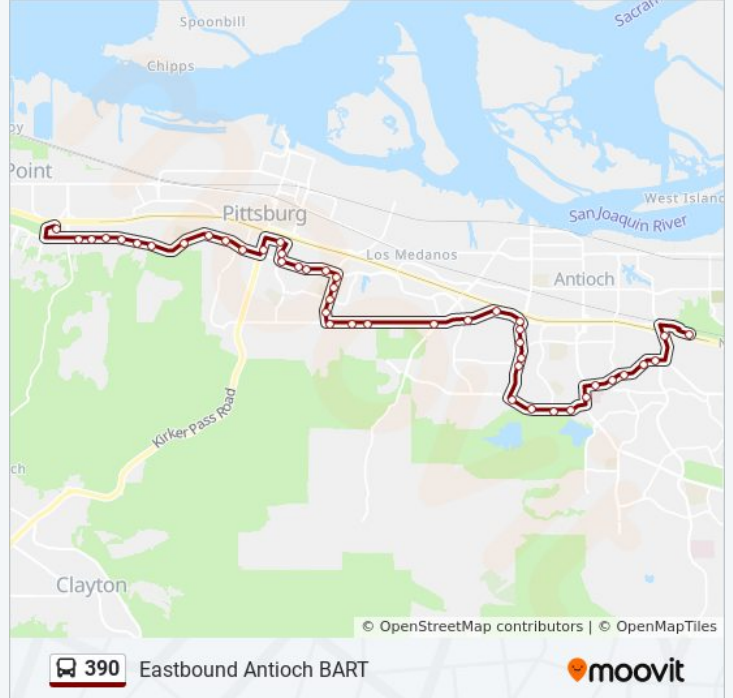

390

Eastbound Antioch BART

Get The App

The 390 bus line (Eastbound Antioch BART) has 2 routes. For regular weekdays, their operation hours are:
(1) Eastbound Antioch BART: 4:21 PM - 7:51 PM(2) Westbound Pittsburg-Bay Point BART: 4:39 AM - 7:07 AM
Use the Moovit App to find the closest 390 bus station near you and find out when is the next 390 bus arriving.

390 bus Info

Direction: Eastbound Antioch BART

Stops: 45

Trip Duration: 49 min

Line Summary:

Buchanan Rd & Loveridge Rd

Buchanan Rd & Ventura Dr

Buchanan Rd & Meadows Ave

Davison Dr & Garrow Dr

Davison Dr & Burwood Wy

Davison Dr & Harbour Dr

Davison Dr & Harris Dr

Hillcrest Ave & Larkspur Dr

Antioch BART

Direction: Westbound Pittsburg-Bay Point BART

44 stops

[VIEW LINE SCHEDULE](#)

Antioch BART

Hillcrest Ave & East Tregallas Rd

Davison Dr & Harris Dr

Davison Dr & Harbour Dr

Davison Dr & Ashburton Dr

390 bus Time Schedule

Westbound Pittsburg-Bay Point BART Route