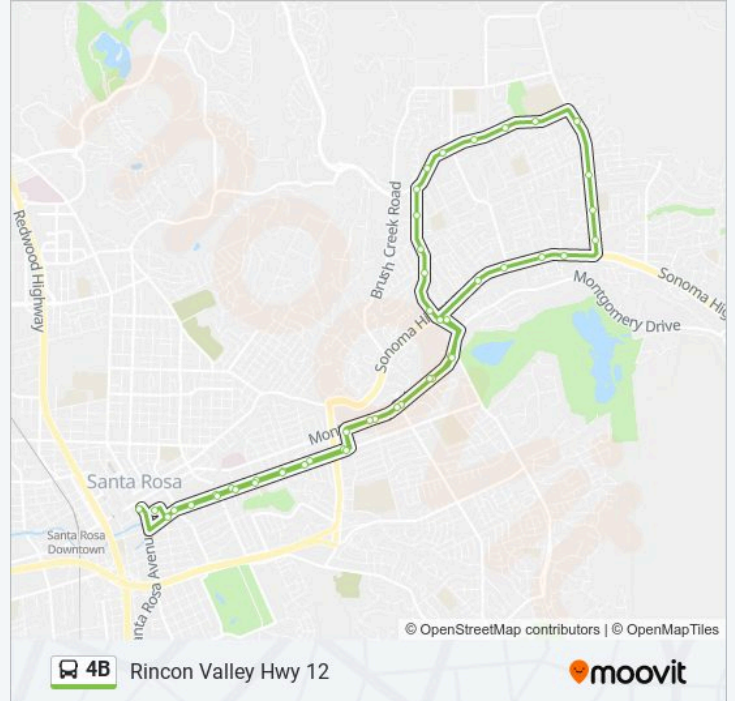

Montecito Blvd at Saint Mary Dr

Montecito Blvd at Swift Ct

Montecito Blvd at Middle Rincon Rd

Montecito Blvd at Benicia Dr

Mission Blvd at Vine St

Mission Blvd at Yukon Dr

Mission Blvd at Culebra Ave

Mission Blvd at Sherbrook Dr

Mission Blvd at Hwy 12

Mission Blvd at Mission Cir

Montgomery Dr at Summerfield Rd

Montgomery Dr at Jacqueline Dr

Montgomery Dr & Yulupa Ave

Montgomery Dr at Franquette Ave

Sonoma Ave at Farmers Ln

Sonoma Ave at Shortt Rd

Sonoma Ave at Rosedale St

Sonoma Ave at Doyle Park Dr

Sonoma Ave at Sotoyome St

Sonoma Ave at Brookwood Ave

Sonoma Ave at E St

Santa Rosa Transit Mall Terminal

4B bus time schedules and route maps are available in an offline PDF at moovitapp.com. Use the Moovit App to see live bus times, train schedule or subway schedule, and step-by-step directions for all public transit in San Francisco - San Jose, CA.

© 2024 Moovit - All Rights Reserved