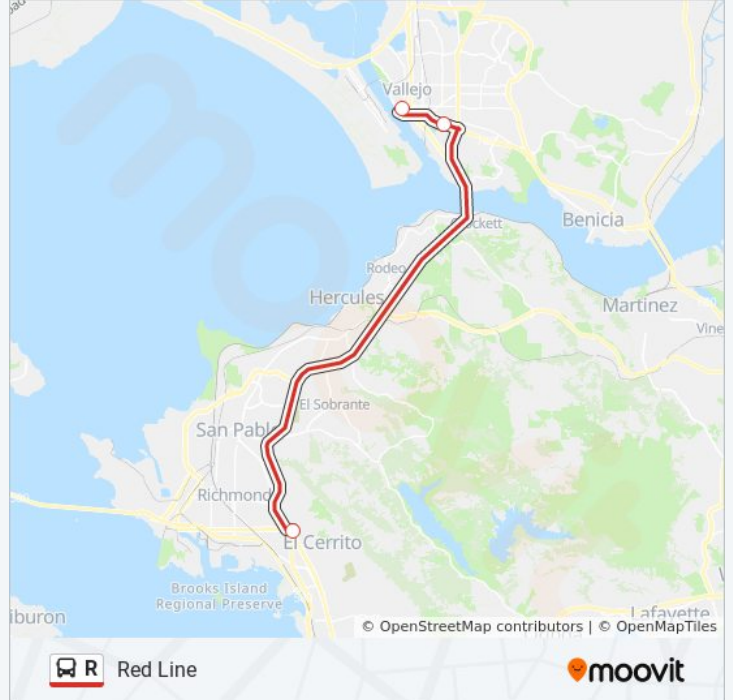

R bus time schedules and route maps are available in an offline PDF at moovitapp.com. Use the [Moovit App](#) to see live bus times, train schedule or subway schedule, and step-by-step directions for all public transit in San Francisco - San Jose, CA.

[About Moovit](#) • [MaaS Solutions](#) • [Supported Countries](#) • [Mooviter Community](#)

© 2024 Moovit - All Rights Reserved

Check Live Arrival Times