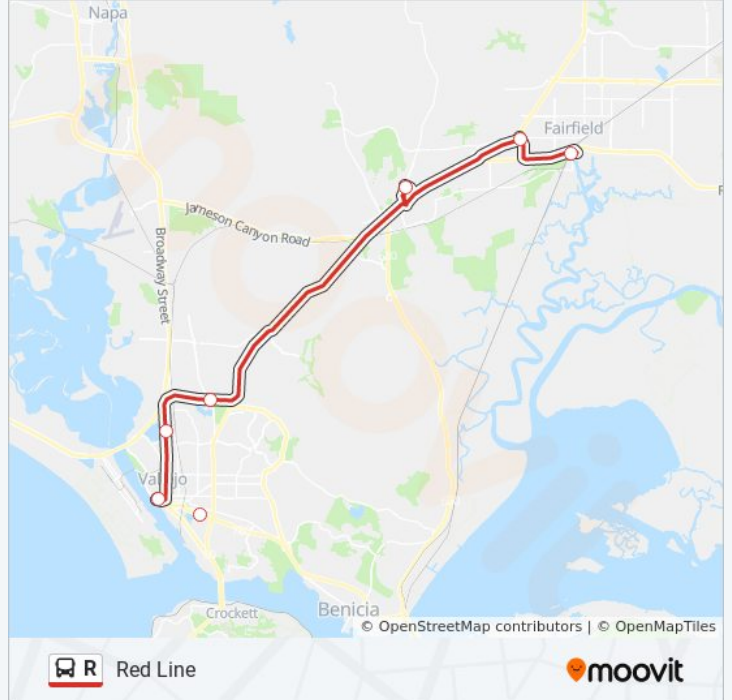

[VIEW LINE SCHEDULE](#)

- El Cerrito Del Norte BART
- Curtola Park & Ride
- Vallejo Transit Center
- Sonoma Blvd & Sereno Dr
- Hwy 37 EB & Fairgrounds Dr (Six Flags)
- Suisun Valley Rd at Kaiser Dr (Scc Fairfield)
- Fairfield Transportation Center
- Spring St & Suisun-Fairfield Amtrak

R bus Time Schedule

Suisun-Fairfield Amtrak Station via Six Flags Discovery Kingdom Express Route Timetable:

Sunday	Not Operational
Monday	5:04 AM - 7:28 PM
Tuesday	5:04 AM - 7:28 PM
Wednesday	5:04 AM - 7:28 PM
Thursday	5:04 AM - 7:28 PM
Friday	5:04 AM - 7:28 PM
Saturday	7:38 AM - 7:28 PM

R bus Info

Direction: Suisun-Fairfield Amtrak Station via Six Flags Discovery Kingdom Express

Stops: 8

Trip Duration: 69 min

Line Summary:

Direction: Vallejo Transit Center Express

6 stops

[VIEW LINE SCHEDULE](#)

- Spring St & Suisun-Fairfield Amtrak
- Fairfield Transportation Center
- Suisun Valley Rd & Westamerica Dr (Scs Fairfield)
- Hwy 37 WB & Fairgrounds Dr (Six Flags)
- Sonoma Blvd & Sereno Dr (SMART & Final)
- Vallejo Transit Center