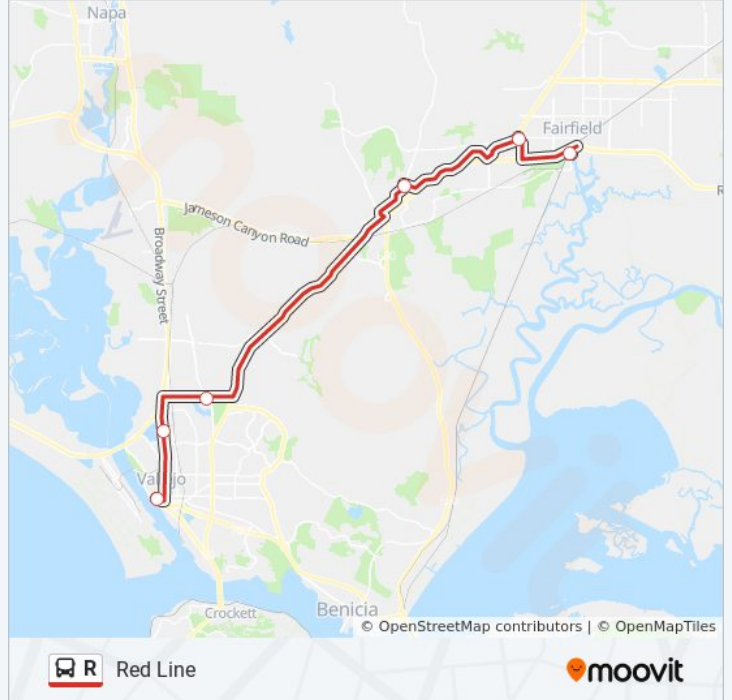

- Spring St & Suisun-Fairfield Amtrak
- Fairfield Transportation Center
- Suisun Valley Rd & Westamerica Dr (Scs Fairfield)
- Hwy 37 WB & Fairgrounds Dr (Six Flags)
- Sonoma Blvd & Sereno Dr (SMART & Final)
- Vallejo Transit Center

R bus Info

Direction: Vallejo Transit Center Express

Stops: 6

Trip Duration: 44 min

Line Summary:

Direction: Vallejo Transit Center via Curtola Park & Ride Express

3 stops

[VIEW LINE SCHEDULE](#)