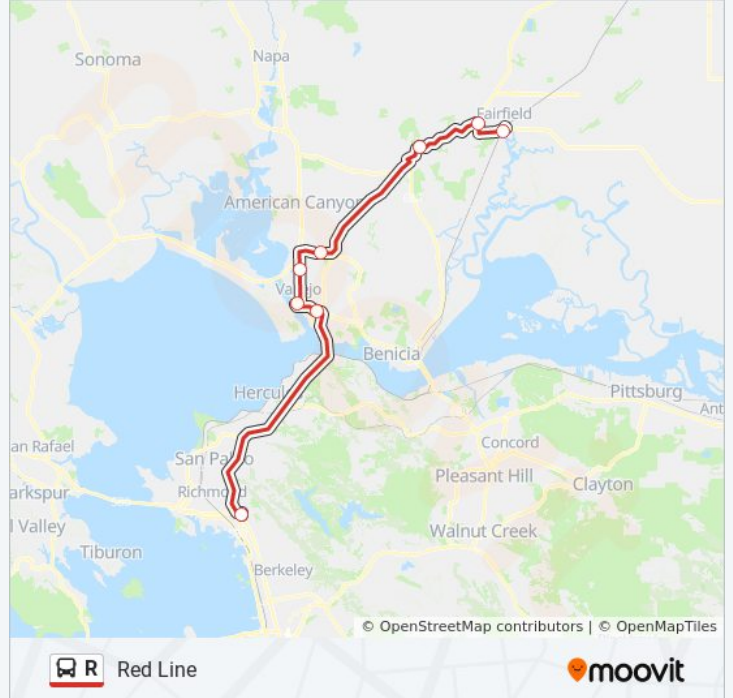

Red Line

Get The App

The R bus line (Red Line) has 5 routes. For regular weekdays, their operation hours are:
 (1) El Cerrito Del Norte BART Express: 4:17 AM - 9:08 PM
 (2) Sereno Transit Center via Curtola Park & Ride Express: 6:08 PM - 10:45 PM
 (3) Suisun-Fairfield Amtrak Station via Six Flags Discovery Kingdom Express: 5:04 AM - 7:28 PM
 (4) Vallejo Transit Center Express: 8:55 PM
 (5) Vallejo Transit Center via Curtola Park & Ride Express: 5:06 AM - 8:48 PM
 Use the Moovit App to find the closest R bus station near you and find out when is the next R bus arriving.

Direction: El Cerrito Del Norte BART Express
 8 stops
[VIEW LINE SCHEDULE](#)

- Spring St & Suisun-Fairfield Amtrak
- Fairfield Transportation Center
- Suisun Valley Rd & Westamerica Dr (Scc Fairfield)
- Hwy 37 WB & Fairgrounds Dr (Six Flags)
- Sonoma Blvd & Sereno Dr (SMART & Final)
- Vallejo Transit Center
- Curtola Park & Ride
- El Cerrito Del Norte BART

R bus Info
Direction: El Cerrito Del Norte BART Express
Stops: 8
Trip Duration: 28 min
Line Summary:

Direction: Sereno Transit Center via Curtola Park & Ride Express

4 stops

[VIEW LINE SCHEDULE](#)

El Cerrito Del Norte BART