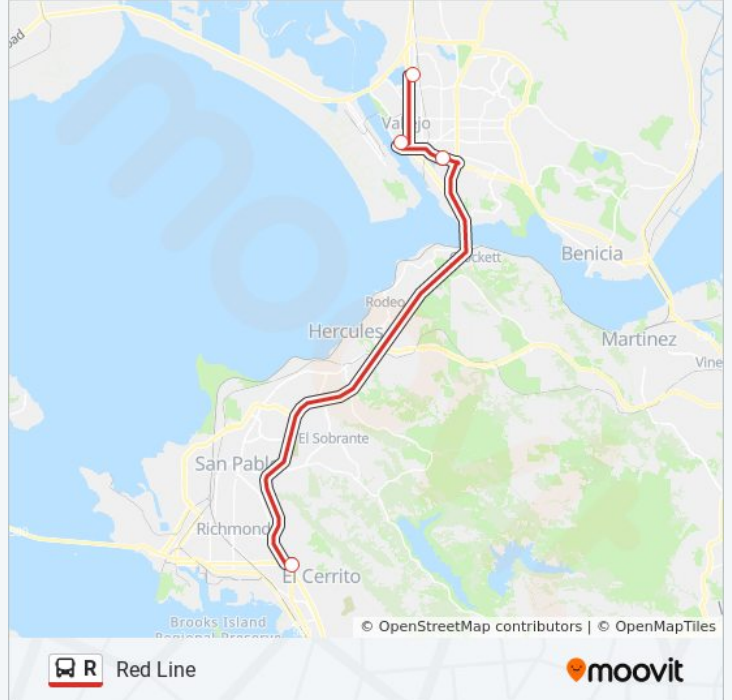

Direction: El Cerrito Del Norte BART Express
 8 stops
[VIEW LINE SCHEDULE](#)

- Spring St & Suisun-Fairfield Amtrak
- Fairfield Transportation Center
- Suisun Valley Rd & Westamerica Dr (Scc Fairfield)
- Hwy 37 WB & Fairgrounds Dr (Six Flags)
- Sonoma Blvd & Sereno Dr (SMART & Final)
- Vallejo Transit Center
- Curtola Park & Ride
- El Cerrito Del Norte BART

R bus Info
Direction: El Cerrito Del Norte BART Express
Stops: 8
Trip Duration: 28 min
Line Summary:

Direction: Sereno Transit Center via Curtola Park & Ride Express

4 stops

[VIEW LINE SCHEDULE](#)

El Cerrito Del Norte BART

Curtola Park & Ride

Vallejo Transit Center

Sereno Transit Center

R bus Time Schedule

Sereno Transit Center via Curtola Park & Ride Express Route Timetable:

Sunday	Not Operational
Monday	6:08 PM - 10:45 PM
Tuesday	6:08 PM - 10:45 PM
Wednesday	6:08 PM - 10:45 PM
Thursday	6:08 PM - 10:45 PM
Friday	6:08 PM - 10:45 PM
Saturday	Not Operational

R bus Info

Direction: Sereno Transit Center via Curtola Park & Ride Express

Stops: 4

Trip Duration: 29 min

Line Summary:

Direction: Suisun-Fairfield Amtrak Station via Six Flags Discovery Kingdom Express

8 stops