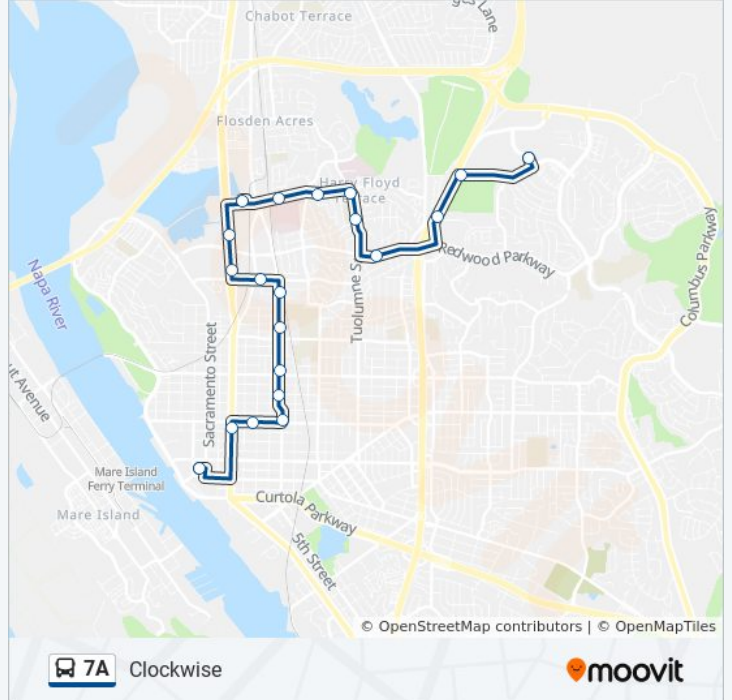

## Direction: Gateway Plaza via Sereno Transit Center

20 stops

[VIEW LINE SCHEDULE](#)

Vallejo Transit Center

Sonoma Blvd & Florida St (Lincoln Elem)

Florida St & Napa St

Alameda St & Florida St

Broadway St & Louisiana St

Broadway St & Tennessee St

Broadway St & Vallejo High School

Broadway St & Oregon St

Valle Vista Ave & Couch St (Post Office)

Sonoma Blvd & California St

Sonoma Blvd & Redwood St (Vallejo Plaza)

Sereno Transit Center

## 7A bus Time Schedule

Gateway Plaza via Sereno Transit Center Route  
Timetable:

Sunday	Not Operational
Monday	Not Operational
Tuesday	Not Operational
Wednesday	Not Operational
Thursday	Not Operational
Friday	Not Operational
Saturday	5:45 PM - 6:45 PM

## 7A bus Info

**Direction:** Gateway Plaza via Sereno Transit Center

**Stops:** 20

**Trip Duration:** 32 min

**Line Summary:**

**Direction: Sereno Transit Center**

12 stops

[VIEW LINE SCHEDULE](#)