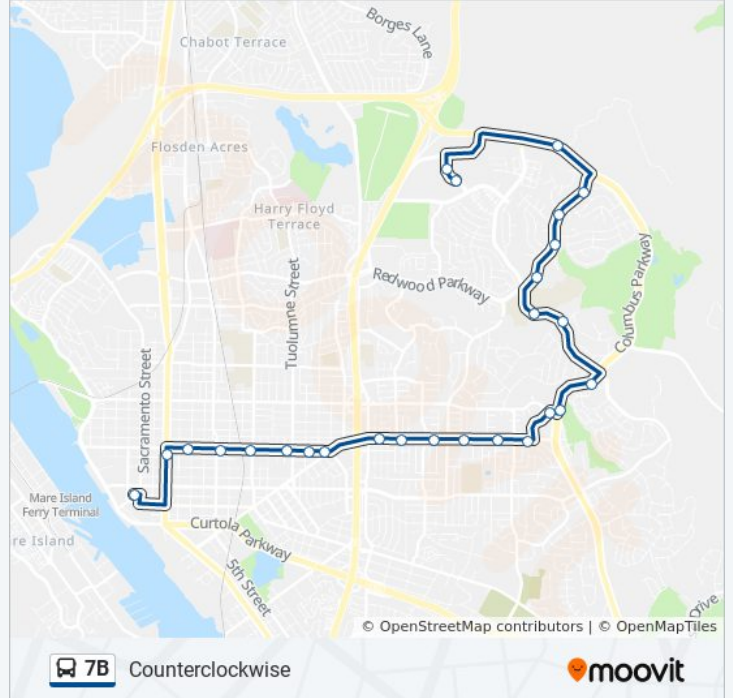

Counterclockwise

Get The App

The 7B bus line (Counterclockwise) has 4 routes. For regular weekdays, their operation hours are:
 (1) Gateway Plaza via Solano Community College: 6:15 PM(2) Sereno Transit Center via Solano Community College: 8:15 PM(3) Vallejo Transit Center via Kaiser Medical Center: 6:44 AM(4) Vallejo Transit Center via Solano Community College: 7:15 AM - 7:15 PM

Use the Moovit App to find the closest 7B bus station near you and find out when is the next 7B bus arriving.

Direction: Gateway Plaza via Solano Community College

26 stops

[VIEW LINE SCHEDULE](#)

- Vallejo Transit Center
- Sonoma Blvd & Florida St (Lincoln Elem)
- Florida St & Napa St
- Florida St & Alameda St
- Florida St & Amador St
- Florida St & Tuolumne St
- Florida St & Calaveras St
- Florida St & Solano Ave
- Springs Rd & Hilton Ave
- Springs Rd & Vervais Ave
- Springs Rd & Thelma Ave
- Springs Rd & Oakwood Ave (Springstowne)
- Springs Rd & Heartwood Ave
- Springs Rd & Rollingwood Dr (Springhill)
- Avian Dr & Tennessee St
- Columbus Pkwy & Tennessee St
- Columbus Pkwy & Ascot Pkwy
- Ascot Pkwy & Sunrise Way
- Ascot Pkwy & Wardlaw Park East
- Redwood Pkwy & Jesse Bethel High School

7B bus Info

Direction: Gateway Plaza via Solano Community College

Stops: 26

Trip Duration: 29 min

Line Summary:

Redwood Pkwy & Eagle Ridge Dr

Redwood Pkwy & Penny Ln

Redwood Pkwy & Cabernet Dr

Columbus Pkwy & St Johns Mine Rd (Scc)

Plaza Dr & Admiral Callaghan Ln

Plaza Dr & Turner Pkwy (Gateway Plaza)

Direction: Sereno Transit Center via Solano Community College

35 stops

[VIEW LINE SCHEDULE](#)

Vallejo Transit Center