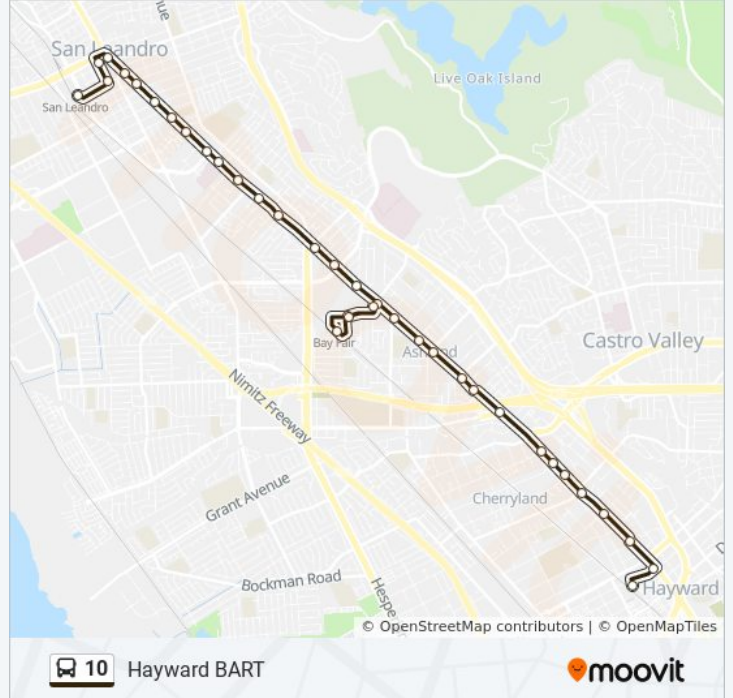

E 14th St & Ashland Av
E 14th St & 163rd Av
E 14th St & 164th Av
E 14th St & Elgin St
E 14th St & 170th Av
Mission Blvd & E Lewelling Blvd
Mission Blvd & Medford Av
Mission Blvd & Cherry Way
Mission Blvd & Blossom Way
Mission Blvd & Grove Way
Mission Blvd & Sunset Blvd
Mission Blvd & Grace St
B St & Mission Blvd
Hayward BART

Direction: San Leandro BART

34 stops
[VIEW LINE SCHEDULE](#)

Hayward BART
C St & Mission Blvd
Main St & B St
Mission Blvd & Grace St
Mission Blvd & Sunset Blvd
Mission Blvd & Grove Way
Mission Blvd & Blossom Way
Mission Blvd & Cherry Way
Mission Blvd & Medford Av
Mission Blvd & E Lewelling Blvd
E 14th St & 170th Av
E 14th St & 167th Av
E 14th St & 164th Av
E 14th St & 163rd Av
E 14th St & Ashland Av

10 bus Time Schedule

San Leandro BART Route Timetable:

Sunday	12:00 AM - 11:40 PM
Monday	12:00 AM - 11:51 PM
Tuesday	12:11 AM - 11:51 PM
Wednesday	12:11 AM - 11:51 PM
Thursday	12:11 AM - 11:51 PM
Friday	12:11 AM - 11:51 PM
Saturday	12:11 AM - 11:40 PM

10 bus Info

Direction: San Leandro BART
Stops: 34
Trip Duration: 36 min
Line Summary: