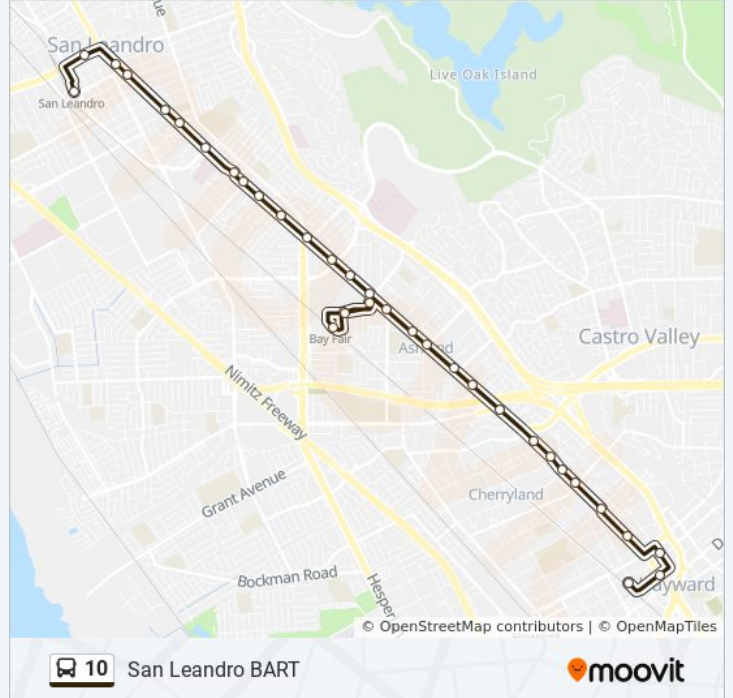

10 bus Info
Direction: Hayward BART
Stops: 36
Trip Duration: 31 min
Line Summary:

E 14th St & Ashland Av
 E 14th St & 163rd Av
 E 14th St & 164th Av
 E 14th St & Elgin St
 E 14th St & 170th Av
 Mission Blvd & E Lewelling Blvd
 Mission Blvd & Medford Av
 Mission Blvd & Cherry Way
 Mission Blvd & Blossom Way
 Mission Blvd & Grove Way
 Mission Blvd & Sunset Blvd
 Mission Blvd & Grace St
 B St & Mission Blvd
 Hayward BART

10 bus Info

Direction: San Leandro BART
Stops: 34
Trip Duration: 36 min
Line Summary:

159th Av & E 14th St

Coelho Dr & Mooney Av

Bay Fair BART Station

Coelho Dr & Mooney Av

E 14th St & 159th Av

E 14th St & Bayfair Dr

E 14th St & 153rd Av

E 14th St & 150th Av

E 14th St & 148th Av

E 14th St & 145th Av

E 14th St & 143rd Av

E 14th St & 141st Av

E 14th St & San Leandro Blvd

E 14th St & Blossom Way

E 14th St & Estabrook St

E 14th St & Dolores Av

E 14th St & Joaquin Av

Davis St & Clarke St

San Leandro BART

10 bus time schedules and route maps are available in an offline PDF at moovitapp.com. Use the [Moovit App](#) to see live bus times, train schedule or subway schedule, and step-by-step directions for all public transit in San Francisco - San Jose, CA.