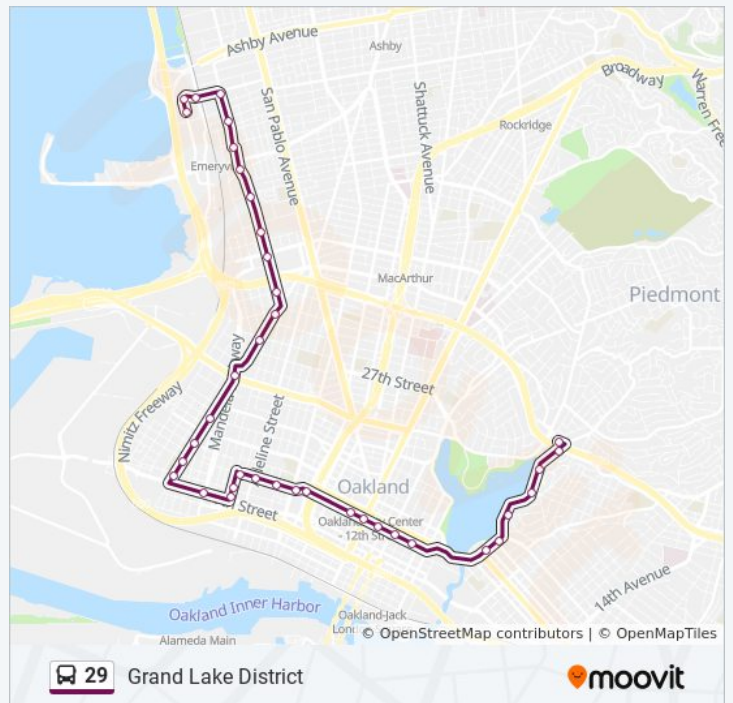

Peralta St & 28th St

Mandela Pkwy & W Grand Av

Peralta St & 16th St

Peralta St & 12th St

Peralta St & 10th St

Peralta St & 8th St

7th St & Mandela Pkwy (West Oakland BART)

Union St & 7th St

Union St & 8th St

10th St & Union St

10th St & Adeline St

10th St & Filbert St

10th St & Market St

11th St & Brush St

11th St & Clay St

11th St & Broadway (12th St BART)

11th St & Franklin St

11th St & Harrison St

11th St & Jackson St

1st Av & International Blvd

Lakeshore Av & Foothill Blvd

Monday	10:19 PM
Tuesday	10:19 PM
Wednesday	10:19 PM
Thursday	10:19 PM
Friday	10:19 PM
Saturday	10:00 PM

29 bus Info

Direction: Grand Lake District

Stops: 38

Trip Duration: 36 min

Line Summary:

Lakeshore Av & Hanover Av

Lakeshore Av & Brooklyn Av

Lakeshore Av & Boden Way