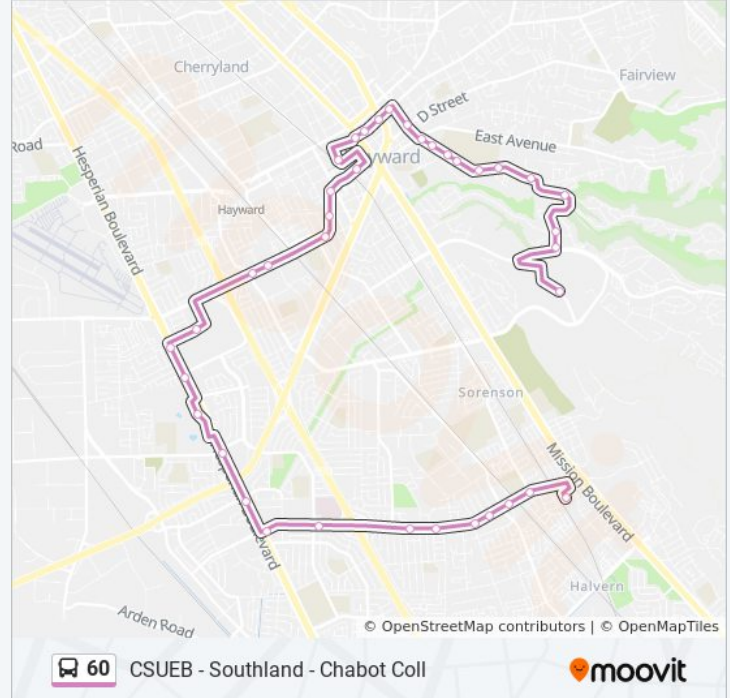

B St & 2nd St

B St & Foothill Blvd

B St & Main St

B St & Mission Blvd

Hayward BART

D St & Atherton St

D St & Grand St

D St & Meek Av

W Winton Av & Park St

W Winton Av & Amador St

W Winton Av & Santa Clara St

Southland Dr & California Bank (Southland Mall)

Hesperian Blvd & Middle Ln

Hesperian Blvd & La Playa Dr

Chabot College

Hesperian Blvd & Depot Rd

Hesperian Blvd & Sleepy Hollow Av

W Tennyson Rd & Hesperian Blvd (Kaiser Hospital)

W Tennyson Rd & Calaroga Av (St. Rose Hospital)

W Tennyson Rd & Pompano Av

W Tennyson Rd & Dickens Av

W Tennyson Rd & Ruus Rd

W Tennyson Rd & Baldwin St

W Tennyson Rd & Lustig Ct

W Tennyson Rd & Beatron Way

South Hayward BART

60 bus time schedules and route maps are available in an offline PDF at moovitapp.com. Use the [Moovit App](#) to see live bus times, train schedule or subway schedule, and step-by-step directions for all public transit in San Francisco - San Jose, CA.

[About Moovit](#) · [MaaS Solutions](#) · [Supported Countries](#) · [Mooviter Community](#)

© 2024 Moovit - All Rights Reserved

Check Live Arrival Times