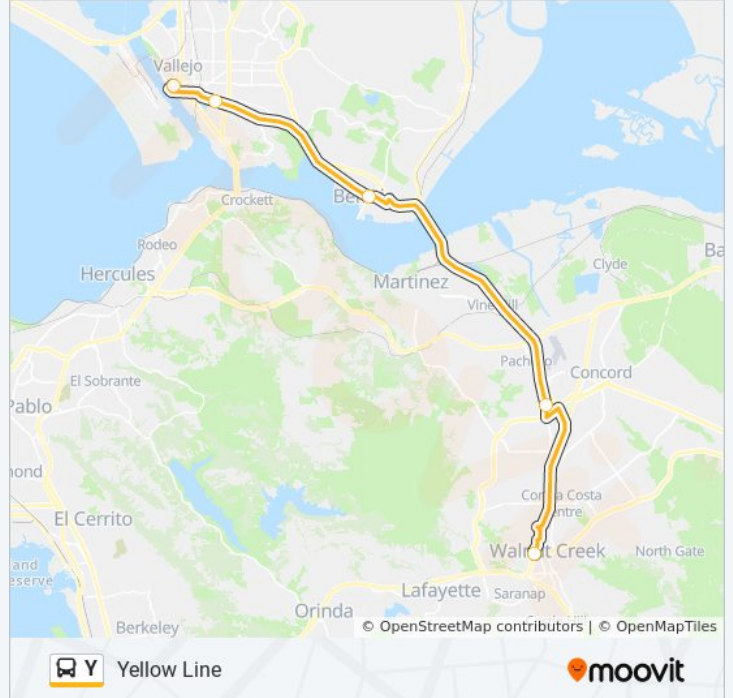

### Direction: Vallejo Transit Center via Benicia Express

5 stops

[VIEW LINE SCHEDULE](#)

Walnut Creek BART Station

Military W & 1st St (Benicia City Park)

Curtola Park & Ride

Mare Island Way & Georgia St (Ferry)

6 stops

[VIEW LINE SCHEDULE](#)

- Walnut Creek BART Station
- Contra Costa Blvd & Viking Dr (Sunvalley)
- Military W & 1st St (Benicia City Park)
- Curtola Park & Ride
- Mare Island Way & Georgia St (Ferry)
- Vallejo Transit Center

**Direction:** Walnut Creek BART via Benicia Express

**Stops:** 5

**Trip Duration:** 43 min

**Line Summary:**

**Direction: Walnut Creek BART via Vallejo Ferry Terminal Express**

7 stops

[VIEW LINE SCHEDULE](#)

Vallejo Transit Center

Mare Island Way & Georgia St (Ferry)

Curtola Pkwy & Napa St

Curtola Park & Ride

Military W & 1st St (Benicia City Park)

Contra Costa Blvd & Viking Dr

Walnut Creek BART Station

**Y bus Time Schedule**