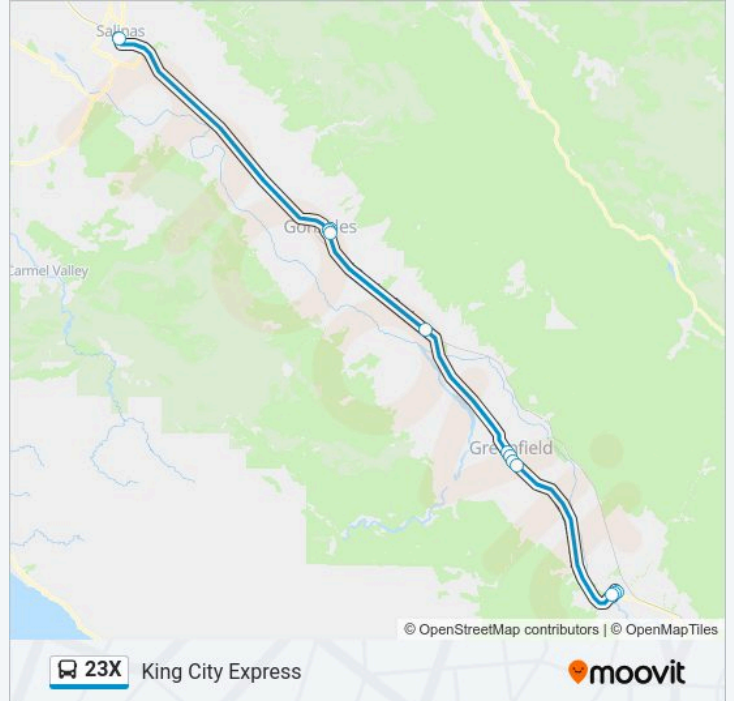

23X bus Info

Direction: King City Express

Stops: 12

Trip Duration: 63 min

Line Summary:

Direction: Salinas Express

11 stops

[VIEW LINE SCHEDULE](#)

Canal / Bassett Street

Canal / Division Street

El Camino Real / Tyler

El Camino / # 18

El Camino / # 234

El Camino / # 442

Front / San Vicente

5th / Herold Pkwy

23X bus Info

Direction: Salinas Express

Stops: 11

Trip Duration: 66 min

Line Summary:

23X bus time schedules and route maps are available in an offline PDF at moovitapp.com. Use the Moovit App to see live bus times, train schedule or subway schedule, and step-by-step directions for all public transit in San Francisco - San Jose, CA.