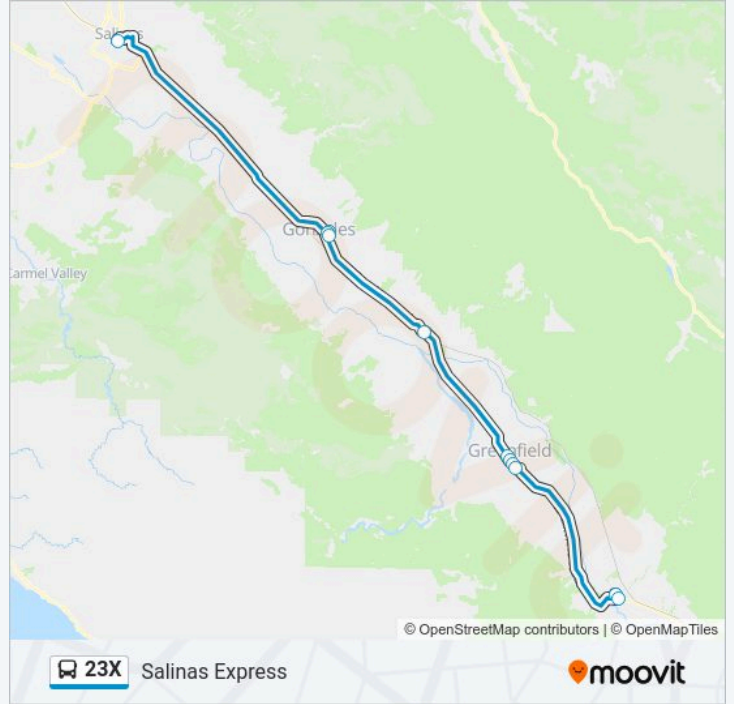

23X bus Info

Direction: King City Express

Stops: 12

Trip Duration: 63 min

Line Summary:

Direction: Salinas Express

11 stops

[VIEW LINE SCHEDULE](#)

Canal / Bassett Street

Canal / Division Street

El Camino Real / Tyler

El Camino / # 18

El Camino / # 234

El Camino / # 442

Front / San Vicente

5th / Herold Pkwy

23X bus Info

Direction: Salinas Express

Stops: 11

Trip Duration: 66 min

Line Summary:

23X bus time schedules and route maps are available in an offline PDF at moovitapp.com. Use the Moovit App to see live bus times, train schedule or subway schedule, and step-by-step directions for all public transit in San Francisco - San Jose, CA.