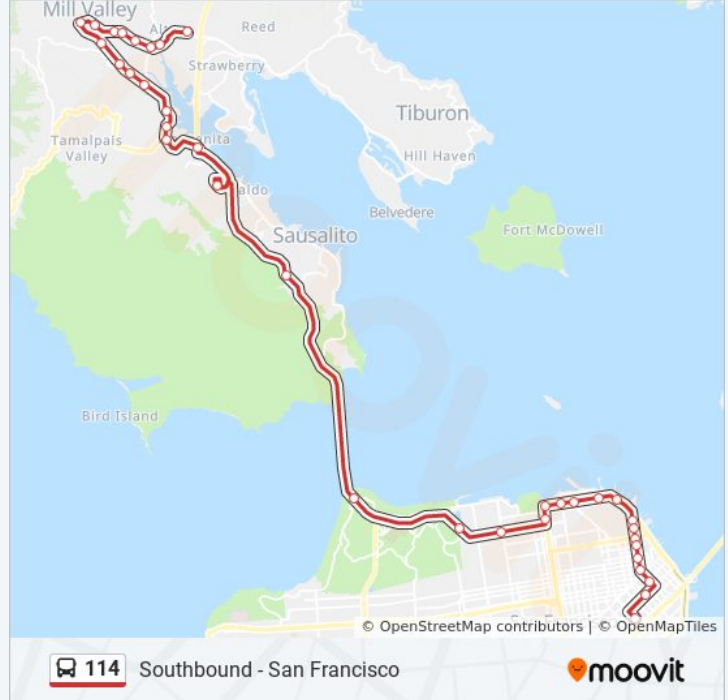

Almonte Blvd & Miller Ave

Almonte Blvd & Rosemont Ave

Tam Junction Shoreline Hwy & Almonte Blvd

Manzanita Park & Ride Lot

Marin City Donahue & Terners Southbound

Spencer Ave Bus Pad

Golden Gate Bridge Toll Plaza

Richardson Av & Lyon St

Lombard St & Fillmore St

Van Ness Ave & Chestnut St

North Point St & Van Ness Av

North Point St & Hyde St

North Point St & Jones St

North Point St & Stockton St

The Embarcadero & Bay St

Battery St & Filbert St

Battery St & Green St

Battery St & Broadway

Battery St & Jackson St

Battery St & Sacramento St

Battery St & Pine St

1st St & Mission St

Howard St & 2nd St

4th St & Folsom St

114 bus time schedules and route maps are available in an offline PDF at moovitapp.com. Use the [Moovit App](#) to see live bus times, train schedule or subway schedule, and step-by-step directions for all public transit in San Francisco - San Jose, CA.

[About Moovit](#) · [MaaS Solutions](#) · [Supported Countries](#) · [Mooviter Community](#)

© 2024 Moovit - All Rights Reserved

Check Live Arrival Times