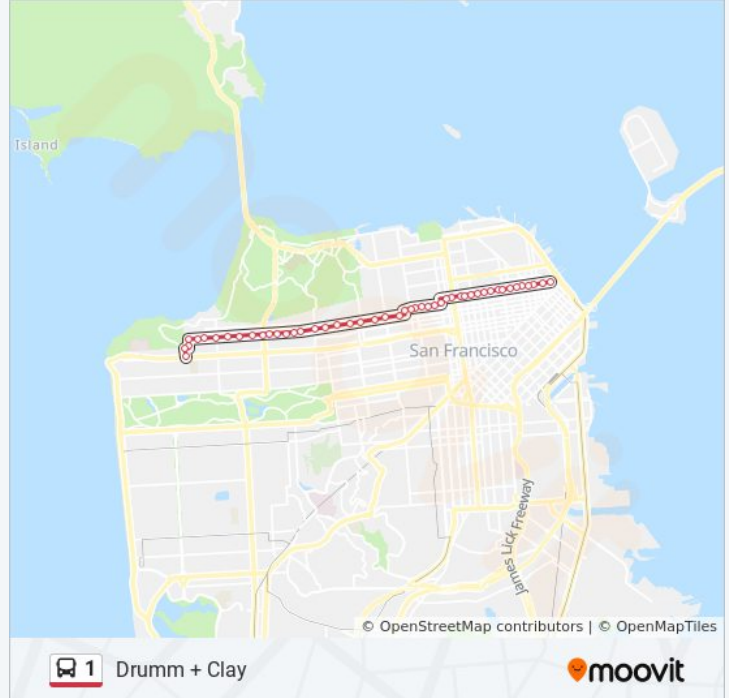

Direction: Geary + 33rd Avenue

48 stops

[VIEW LINE SCHEDULE](#)

Clay St & Drumm St

Sacramento St & Davis St

1 bus Time Schedule

Geary + 33rd Avenue Route Timetable:

Sunday	4:38 AM - 11:50 PM
Monday	4:32 AM - 11:50 PM
Tuesday	4:32 AM - 11:50 PM