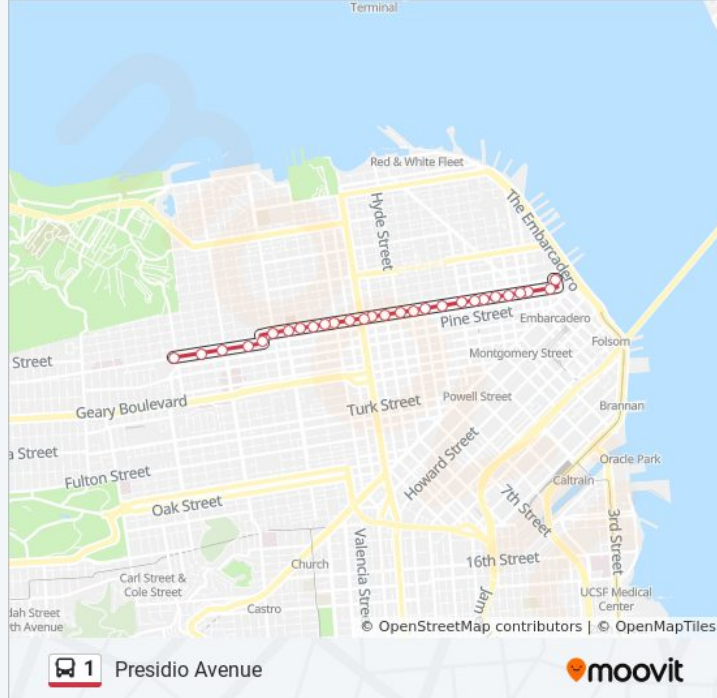

California St & 28th Ave

California St & 30th Ave

32nd Ave & California St

32nd Ave & Clement St

32nd Ave & Geary Blvd

Geary Blvd & 33rd Ave

Direction: Presidio Avenue

28 stops

1 bus Info

Direction: Presidio Avenue

Stops: 28

Trip Duration: 28 min

Line Summary:

Sacramento St & Franklin St

Sacramento St & Gough St

Sacramento St & Octavia St

Sacramento St & Laguna St

Sacramento St & Buchanan St

Sacramento St & Webster St

Sacramento St & Fillmore St

Steiner St & California St

California St & Pierce St

California St & Divisadero St

California St & Baker St

California St & Presidio Ave

Direction: Presidio Avenue

21 stops

[VIEW LINE SCHEDULE](#)

Geary Blvd & 33rd Ave

33rd Ave & Clement St

32nd Ave & Clement St

32nd Ave & California St