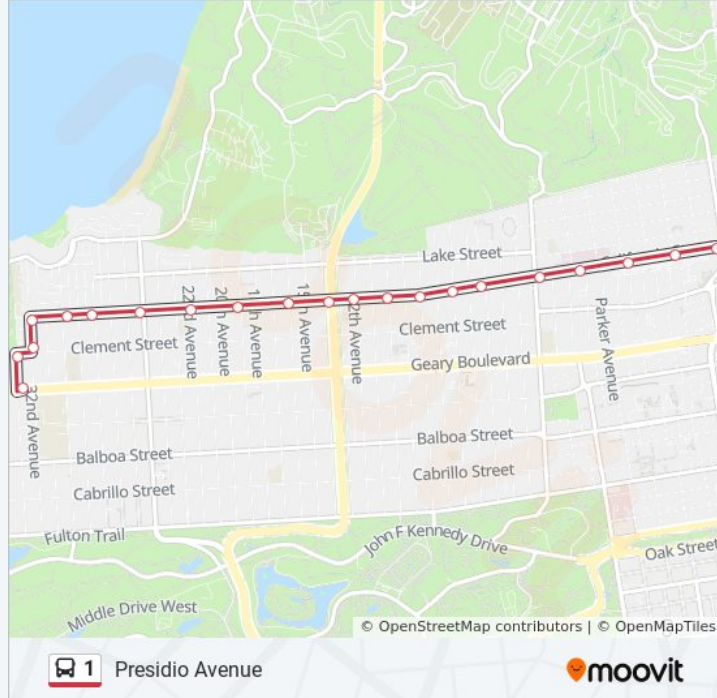

California St & Cherry St

California St & Spruce St

California St & Laurel St

California St & Presidio Ave

1 bus time schedules and route maps are available in an offline PDF at moovitapp.com. Use the [Moovit App](#) to see live bus times, train schedule or subway schedule, and step-by-step directions for all public transit in San Francisco - San Jose, CA.

[About Moovit](#) • [MaaS Solutions](#) • [Supported Countries](#) • [Mooviter Community](#)

© 2024 Moovit - All Rights Reserved

Check Live Arrival Times