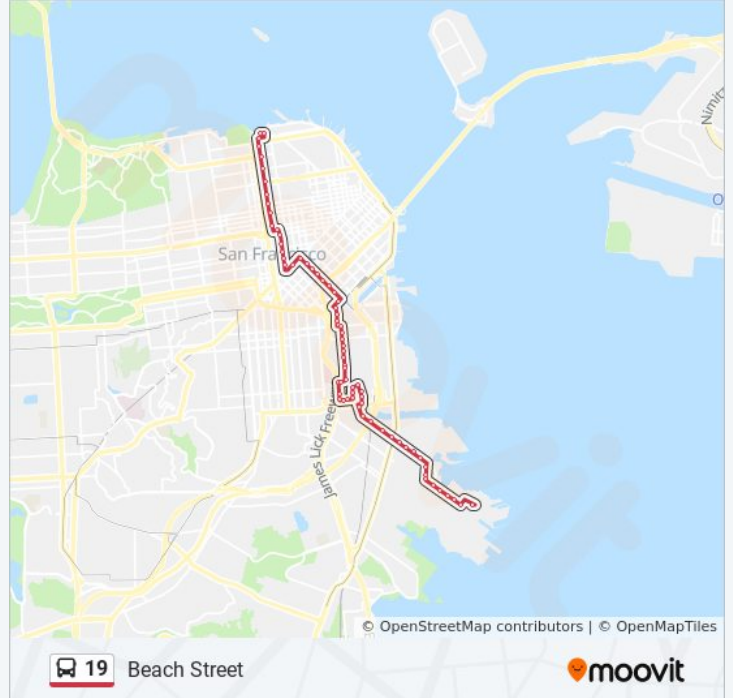

Wisconsin St & 25th St

26th St & Wisconsin St

26th St & De Haro St

26th St & Rhode Island St

Kansas St & 26th St

Kansas St & 25th St

Kansas St & 23rd St

23rd St & Rhode Island St

De Haro St & 23rd St

De Haro St & 22nd St

De Haro St & Southern Heights Ave

De Haro St & 20th St

De Haro St & 19th St

De Haro St & 18th St

De Haro St & Mariposa St

De Haro St & 17th St

De Haro St & 16th St

Rhode Island St & 16th St

Rhode Island St & 15th St

Rhode Island St & Alameda St

Division St & Townsend St

Townsend St & 7th St

7th St & Brannan St

7th St & Bryant St

7th St & Harrison St

7th St & Folsom St

7th St & Howard St

7th St & Mission St

7th St & Market St

Market St & Hyde St

Larkin St & Grove St

Larkin St & Mcallister St

Larkin St & Golden Gate Ave