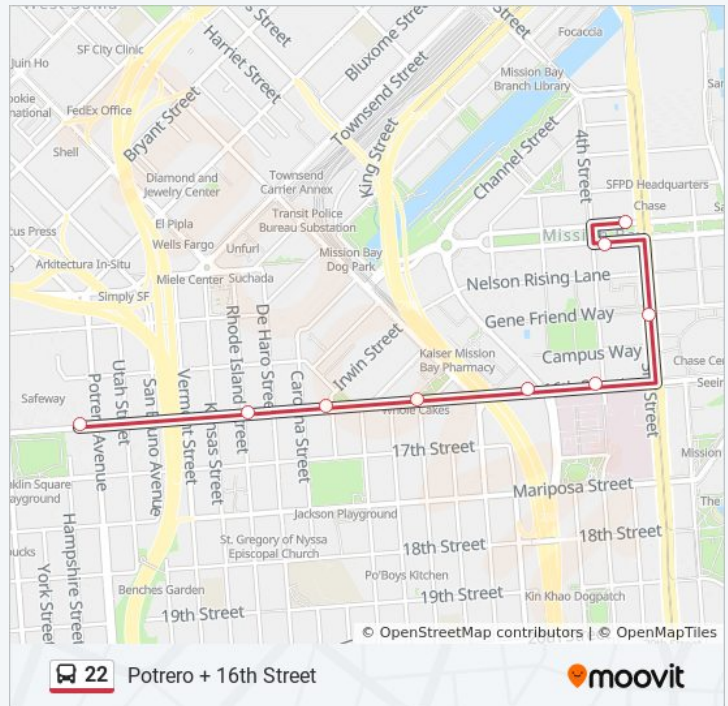

3rd St & Gene Friend Way

16th Street & 4th Street

16th St & Owen St

16th St & Missouri St

16th St & Wisconsin St

16th St & Rhode Island St

16th St & Potrero Ave

16th St & Bryant St

22 bus Info

Direction: Bay Street

Stops: 40

Trip Duration: 49 min

Line Summary:

16th Street & 4th Street

16th St & Owen St

16th St & Missouri St

16th St & Wisconsin St

16th St & Rhode Island St

16th St & Potrero Ave

Friday

12:17 AM - 10:41 PM

Saturday

12:17 AM - 10:41 PM

22 bus Info

Direction: Potrero + 16th Street

Stops: 9

Trip Duration: 8 min

Line Summary:

Direction: UCSF Mission Bay

44 stops

[VIEW LINE SCHEDULE](#)

Fillmore St & Bay St