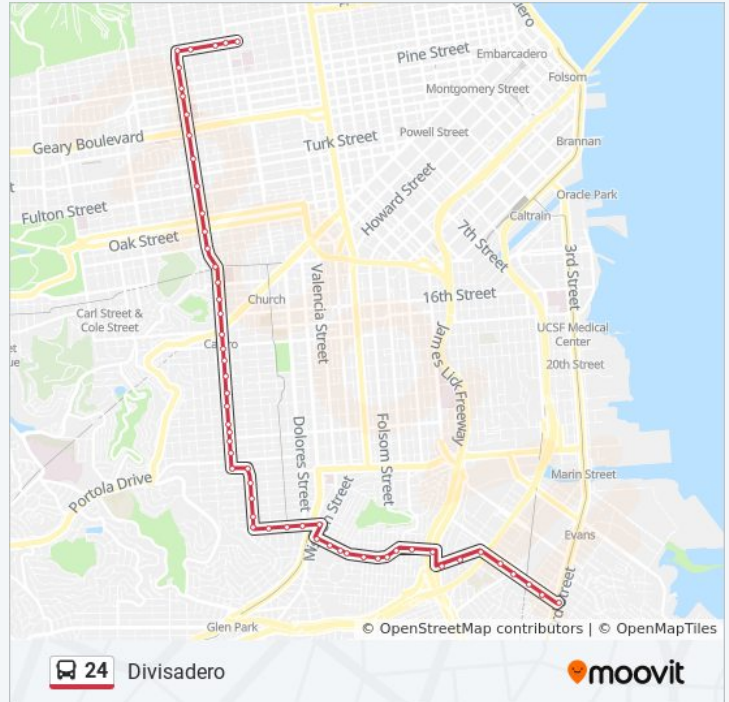

4:11 AM - 11:40 PM

**24 bus Info**

**Direction:** Palou + Third Street

**Stops:** 57

**Trip Duration:** 49 min

**Line Summary:**

30th St & Dolores St

30th St & Mission St