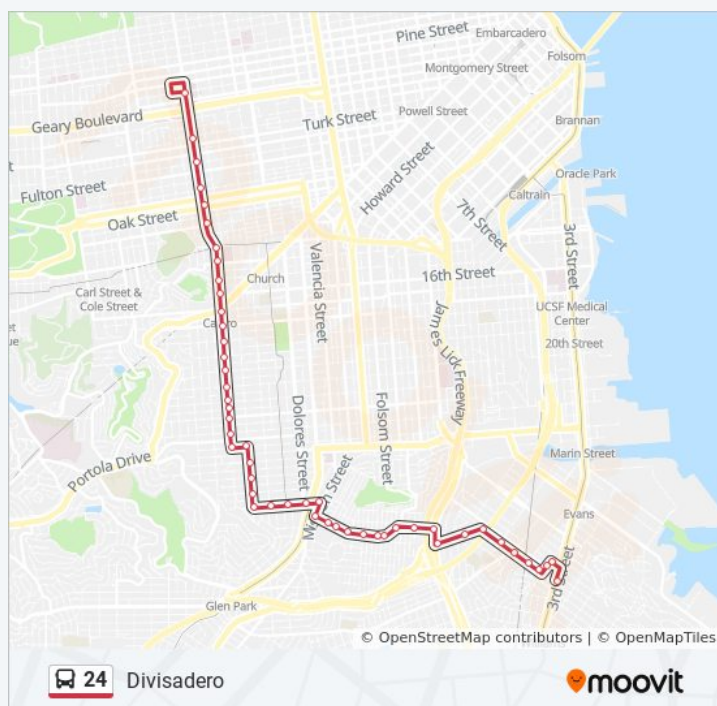

Castro St & 17th St

Castro St & 16th St

Castro St & 15th St

Trip Duration: 33 min

Line Summary:

Castro St & 14th St

Castro St & Duboce Ave

Divisadero St & Haight St