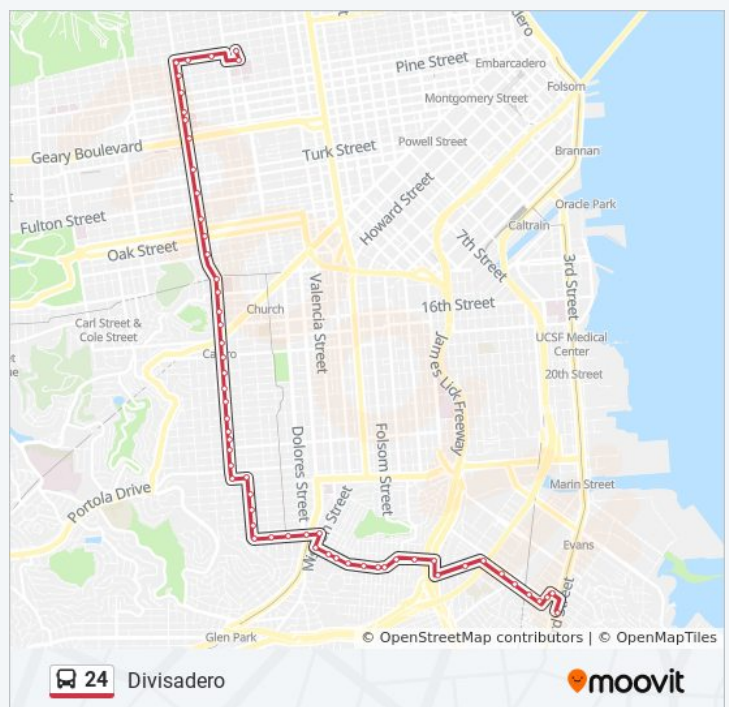

### 24 bus Info

**Direction:** Jackson + Fillmore

**Stops:** 59

**Trip Duration:** 53 min

**Line Summary:**

Castro St & 22nd St  
 Castro St & 21st St  
 Castro St & 20th St  
 Castro St & 19th St  
 Castro St & 18th St  
 Castro St & 17th St  
 Castro St & 16th St  
 Castro St & 15th St  
 Castro St & 14th St  
 Castro St & Duboce Ave  
 Divisadero St & Haight St  
 Divisadero St & OAK St  
 Divisadero St & Hayes St  
 Divisadero St & McAllister St  
 Divisadero St & Eddy St  
 Divisadero St & Geary Blvd  
 Divisadero St & Sutter St  
 Divisadero St & Bush St  
 Divisadero St & California St  
 Divisadero St & Clay St  
 Divisadero St & Jackson St  
 Jackson St & Scott St  
 Jackson St & Steiner St  
 Washington St & Webster St  
 Jackson St & Webster St