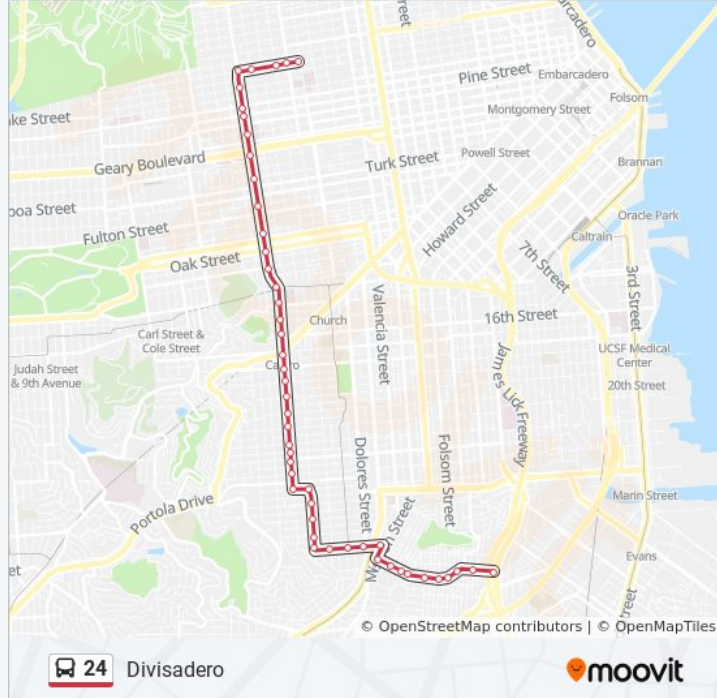

**24 bus Info**

**Direction:** Bayshore + Cortland

**Stops:** 49

**Trip Duration:** 34 min

**Line Summary:**

Castro St & 19th St

Castro St & 20th St

Castro St & 21st St

Noe St & 28th St

Noe St & 29th St

Noe St & 30th St

30th St & Sanchez St

30th St & Church St

30th St & Dolores St

30th St & Mission St

Cortland Ave & Mission St

Cortland Ave & Prospect Ave

Cortland Ave & Elsie St

Cortland Ave & Bocana St

Cortland Ave & Andover St

Cortland Ave & Ellsworth St

Cortland Ave & Folsom St

Cortland Ave & Prentiss St

Cortland Ave & Bronte St

Cortland Ave & Bayshore Blvd

24 Divisadero

**Direction: Jackson + Fillmore**

59 stops

[VIEW LINE SCHEDULE](#)

3rd St & Palou Ave

**24 bus Time Schedule**

Jackson + Fillmore Route Timetable: