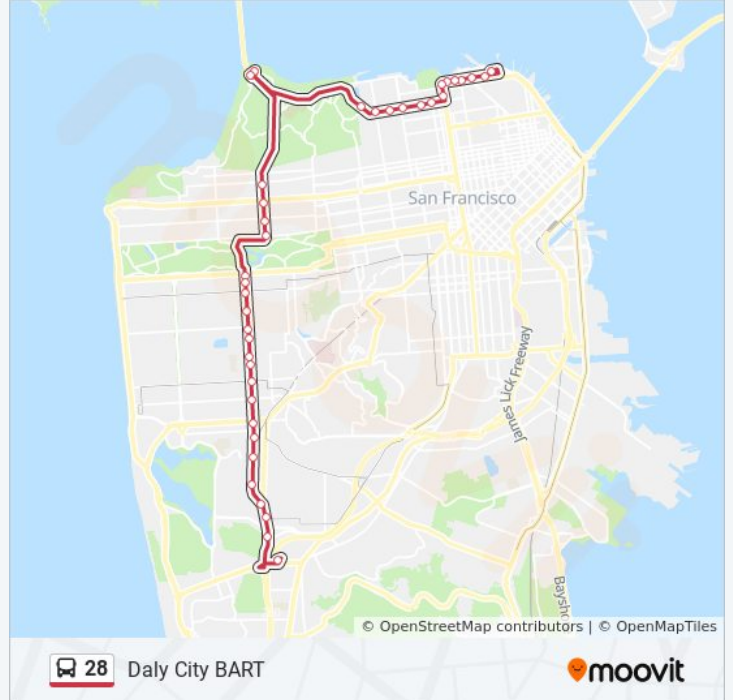

Daly City BART

Get The App

The 28 bus line (Daly City BART) has 2 routes. For regular weekdays, their operation hours are:
 (1) Daly City BART: 12:00 AM - 11:40 PM (2) Fisherman`S Wharf: 12:00 AM - 11:42 PM
 Use the Moovit App to find the closest 28 bus station near you and find out when is the next 28 bus arriving.

28 bus Info

Direction: Daly City BART

Stops: 38

Trip Duration: 59 min

Line Summary:

19th Ave & Judah St
 19th Ave & Lawton St
 19th Ave & Noriega St
 19th Ave & Ortega St
 19th Ave & Quintara St
 19th Ave & Rivera St
 19th Ave & Taraval St
 19th Ave & Vicente St
 19th Ave & Sloat Blvd
 19th Ave & Eucalyptus Dr
 19th Ave & Winston Dr
 19th Ave & Holloway Ave
 19th Ave & Junipero Serra Blvd
 Junipero Serra Blvd & Font Blvd
 Junipero Serra Blvd / S.F. Golf Club
 Daly City BART Parking Lot E

Direction: Fisherman`S Wharf

38 stops

[VIEW LINE SCHEDULE](#)

Daly City BART Parking Lot E
 Daly City BART Station
 Junipero Serra Blvd & Palmetto Av
 Junipero Serra Blvd & Brotherhood Way
 19th Ave & Junipero Serra Blvd
 19th Ave & Holloway St
 19th Ave & Winston Dr
 19th Ave & Eucalyptus Dr
 19th Ave & Sloat Blvd
 19th Ave & Vicente St
 19th Ave & Taraval St
 19th Ave & Rivera St
 19th Ave & Quintara St

28 bus Info

Direction: Fisherman`S Wharf

Stops: 38

Trip Duration: 65 min

Line Summary:

19th Ave & Ortega St

19th Ave & Noriega St

19th Ave & Lawton St