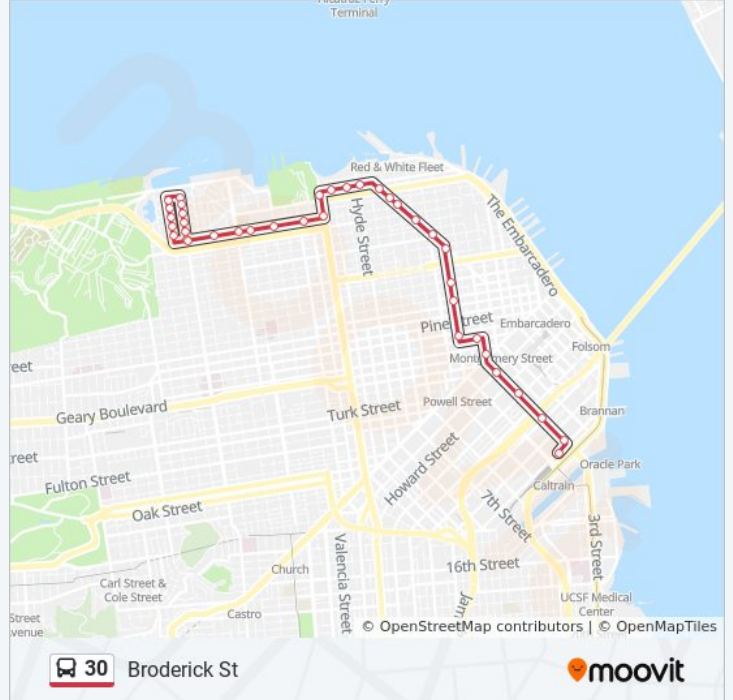

30 bus Info

Direction: Broderick St

Stops: 39

Trip Duration: 38 min

Line Summary:

Van Ness Ave & Chestnut St

Chestnut St & Gough St

Chestnut St & Laguna St

Broderick St & Jefferson St

Jefferson St & Divisadero St

Divisadero St & Beach St

Divisadero St & North Point St

Divisadero St & Bay St

Divisadero St & Francisco St

Divisadero St & Chestnut St

Direction: Caltrain Depot

35 stops

[VIEW LINE SCHEDULE](#)

Sports Basement Parking Lot

Mason St & Halleck St

Mason St & Yacht Rd

Jefferson St & Divisadero St

Divisadero St & Beach St

Divisadero St & North Point St

30 bus Info

Direction: Caltrain Depot

Stops: 35

Trip Duration: 44 min

Line Summary:

Chestnut St & Webster St

Chestnut St & Laguna St

Chestnut St & Gough St