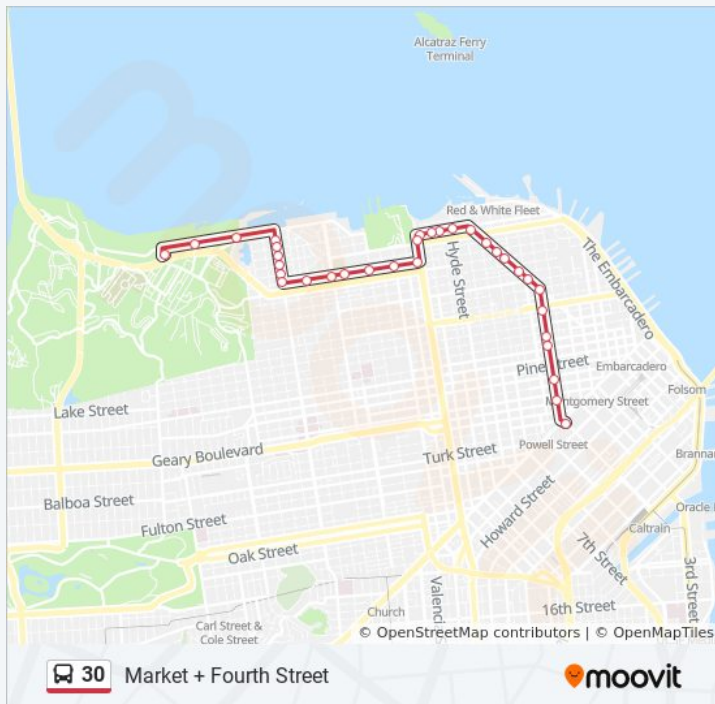

Stockton St & Sutter St

Stockton St & Geary St

4th St & Market St

30 bus Info

Direction: Market + Fourth Street

Stops: 32

Trip Duration: 26 min

Line Summary: