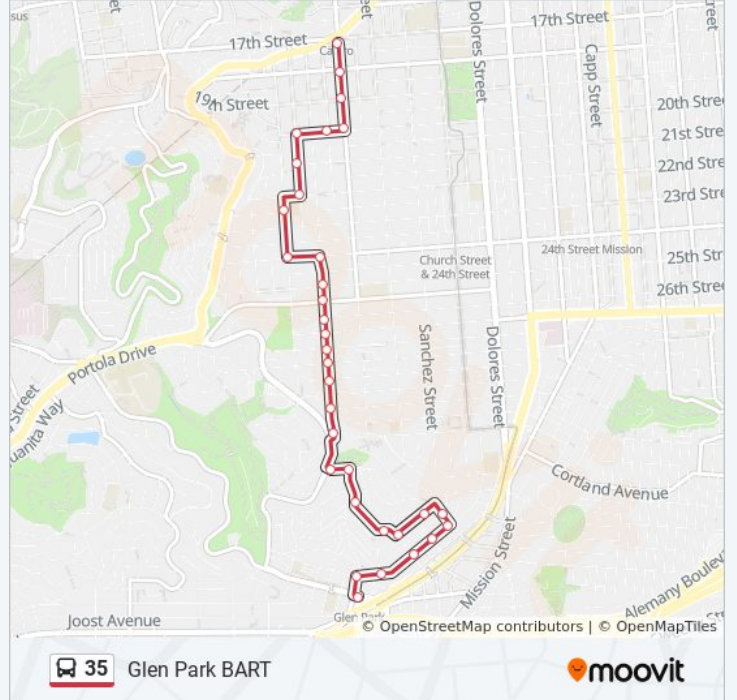

**35 bus Info**  
**Direction:** Glen Park BART  
**Stops:** 33  
**Trip Duration:** 21 min  
**Line Summary:**

- Castro St & Market St
- Castro St & 18th St
- Castro St & 19th St
- Castro St & 20th St
- 20th St & Collingwood St
- 20th St & Eureka St
- Eureka St & 21st St
- Eureka St & 22nd St
- Douglass St & Alvarado St
- Douglass St & 24th St
- 24th St & Diamond St
- Diamond St & 25th St
- Diamond St & Clipper St
- Diamond St & 26th St
- Diamond St & Cesar Chavez St
- Diamond St & 27th St
- Diamond St & Duncan St
- Diamond St & 28th St
- Diamond St & 29th St
- Diamond St & Diamond Heights Blvd
- Addison St & Diamond Heights Blvd
- Addison St & Farnum St

Chenery St & Castro St

Diamond St & Chenery St

Bosworth St & Diamond St

**Direction: Market + Castro**

35 stops

[VIEW LINE SCHEDULE](#)

Bosworth St & Diamond St

Diamond St & Chenery St

Addison St & Digby St

Addison St & Farnum St

Diamond Heights Blvd & Addison St

Diamond St & Diamond Heights Blvd

Diamond St & 29th St

Diamond St & 28th St

Diamond St & Duncan St

Diamond St & 27th St

**35 bus Info**

**Direction:** Market + Castro

**Stops:** 35

**Trip Duration:** 22 min

**Line Summary:**

Diamond St & Cesar Chavez St

Diamond St & 26th St

Diamond St & Clipper St