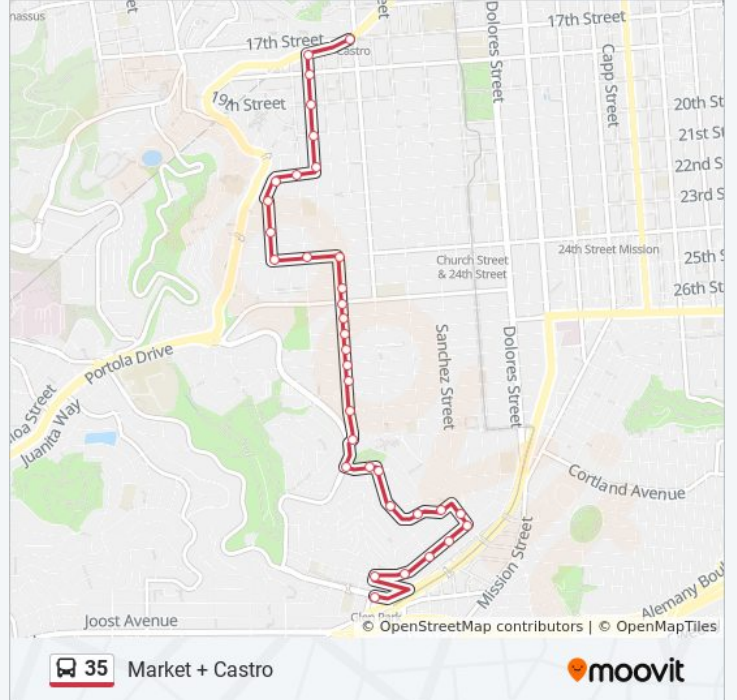

Chenery St & Castro St

Diamond St & Chenery St

Bosworth St & Diamond St

**Direction: Market + Castro**

35 stops

[VIEW LINE SCHEDULE](#)

Bosworth St & Diamond St

Diamond St & Chenery St

**35 bus Info**

**Direction:** Market + Castro

**Stops:** 35

**Trip Duration:** 22 min

**Line Summary:**

Diamond St & Cesar Chavez St

Diamond St & 26th St

Diamond St & Clipper St

Diamond St & 25th St

Diamond St & 24th St

24th St & Douglass St

24th St & Hoffman Ave

Hoffman Ave & 23rd St

Hoffman Ave & 22nd St

Grand View Ave & 21st St

21st St & Douglass St

Eureka St & 21st St

Eureka St & 20th St

Eureka St & 19th St

Eureka St & 18th St

Eureka St & Market St

Castro St & Market St

35 bus time schedules and route maps are available in an offline PDF at [moovitapp.com](https://moovitapp.com). Use the [Moovit App](#) to see live bus times, train schedule or subway schedule, and step-by-step directions for all public transit in San Francisco - San Jose, CA.