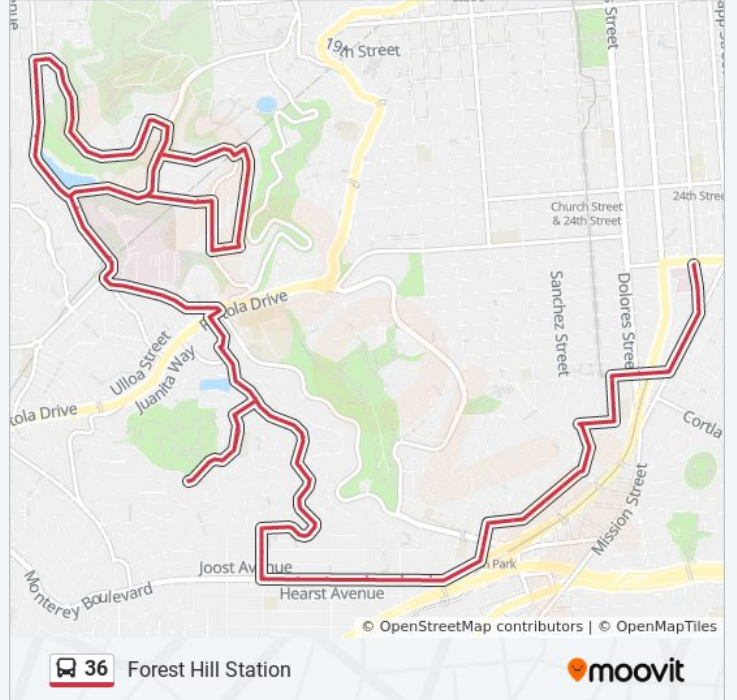

Teresita Blvd & Isola Way

Teresita Blvd & Marietta Dr

Teresita Blvd & Fowler Ave

Teresita Blvd & Portola Dr

Woodside Ave & Portola Dr

Woodside Ave & Ulloa St

Woodside Ave & Hernandez Ave

Laguna Honda Blvd & Dewey Blvd

Laguna Honda Blvd/Opp Forest Hill

Laguna Honda Blvd & Clarendon Ave

Clarendon Ave & Clarendon Woods S

Clarendon Ave & Olympia Way

Clarendon Ave & Galewood Circle

Clarendon Ave & Panorama Dr

Panorama Dr & Dellbrook Ave
Marview Way & Panorama Dr
Skyview Way & Aquavista Way
Skyview Way & Gladeview Dr
Skyview Way & City View Way
City View Way & Knollview Way
Panorama Dr & Starview Way
Olympia Way & Panorama Dr
Olympia Way & Dellbrook Ave
Olympia Way & Dellbrook Ave
Olympia Way & Clarendon Ave
Clarendon Ave & Galewood Circle
Clarendon Ave & Panorama Dr
Oakpark Dr & Forest Knolls Dr
Warren Dr & Oakpark Dr
117 Warren Dr
Warren Dr & Christopher Dr
Warren Dr & Devonshire Way
345 Warren Dr E
400 Warren Dr E
455 Warren Dr
Warren Dr & Locksley Ave
7th Ave & Lawton St
1697 7th Ave
7th Ave & Laguna Honda
Laguna Honda Blvd & Clarendon Ave
Laguna Honda Blvd/Forest Hill Sta

Direction: Valencia + Mission

45 stops

[VIEW LINE SCHEDULE](#)

Laguna Honda Blvd/Forest Hill Sta

Woodside Ave & Balceta Ave

36 bus Time Schedule

Valencia + Mission Route Timetable:

Sunday	8:16 AM - 10:16 PM
Monday	6:16 AM - 10:16 PM
Tuesday	6:16 AM - 10:16 PM

8:16 AM - 10:16 PM

36 bus Info

Direction: Valencia + Mission

Stops: 45

Trip Duration: 28 min

Line Summary:

Chenery St & Natick St

Chenery St & Roanoke St