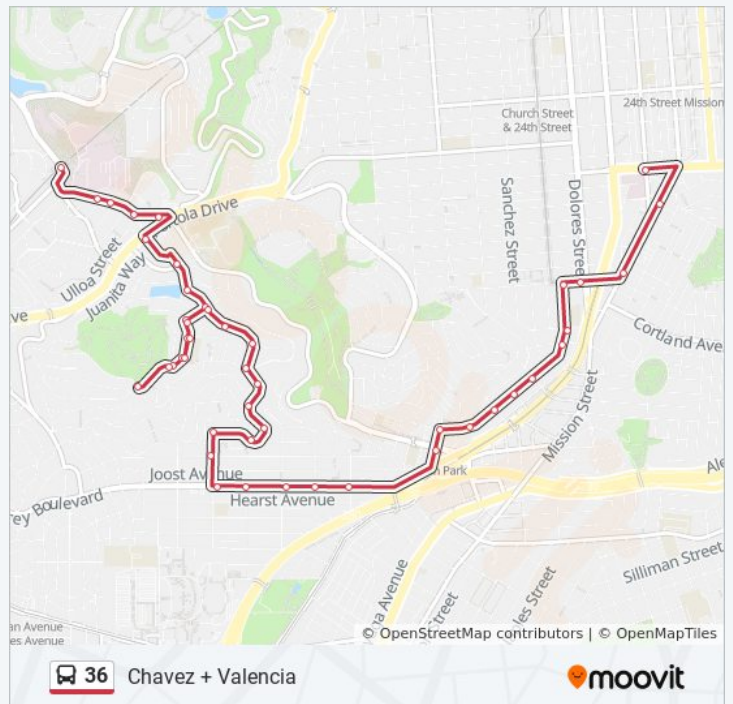

Teresita Blvd & Foerster St

Foerster St & Mangels Ave

Monterey Blvd & Foerster St

Monterey Blvd & Edna St

Monterey Blvd & Detroit St

Monterey Blvd & Congo St

Monterey Blvd & Baden St

Diamond St & Bosworth St

8:16 AM - 10:16 PM

36 bus Info

Direction: Valencia + Mission

Stops: 45

Trip Duration: 28 min

Line Summary:

Chenery St & Natick St

Chenery St & Roanoke St

Chenery St & Mateo St

Chenery St & Miguel St

Chenery St & Fairmount St

Chenery St & Randall St

Chenery St & 30th St

30th St & Dolores St

Mission St & 30th St

Valencia St & Mission St