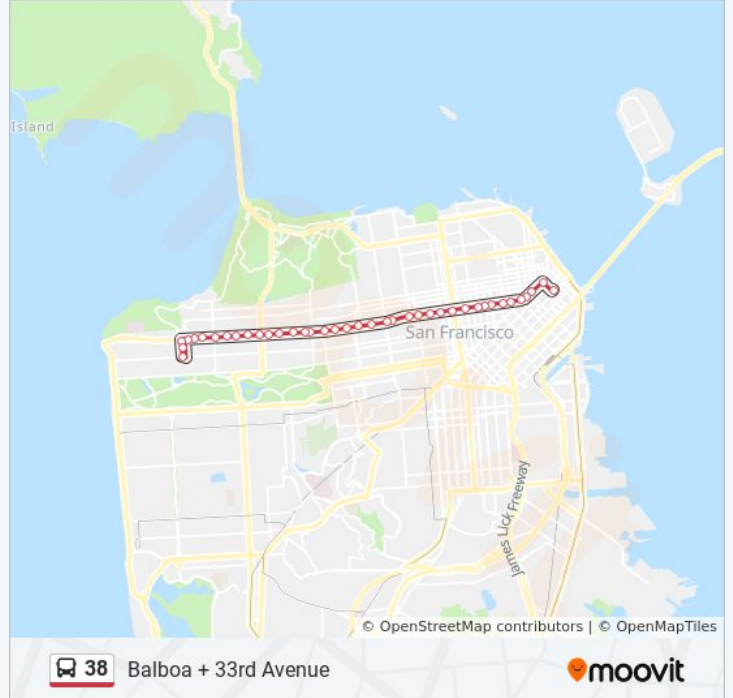

### 38 bus Info

**Direction:** Balboa + 33rd Avenue

**Stops:** 39

**Trip Duration:** 52 min

**Line Summary:**

Geary Blvd & Spruce St

Geary Blvd & Commonwealth St

Geary Blvd & Arguello Blvd

Geary Blvd & 28th Ave

Geary Blvd & 30th Ave

33rd Ave & Geary Blvd

33rd Ave & Anza St

33rd Ave & Balboa St

32nd Ave & Balboa St

Geary Blvd & 32nd Ave

**Direction: Lands End - 48th Avenue**

45 stops

[VIEW LINE SCHEDULE](#)

Transit Center Bay D

Fremont St & Market St

Market St & Sansome St

Market St & Montgomery St

Geary St & Kearny St

Geary St & Stockton St

**38 bus Info**

**Direction:** Lands End - 48th Avenue

**Stops:** 45

**Trip Duration:** 43 min

**Line Summary:**

Geary Blvd & Van Ness Ave

Geary Blvd & Gough St

Geary Blvd & Laguna St