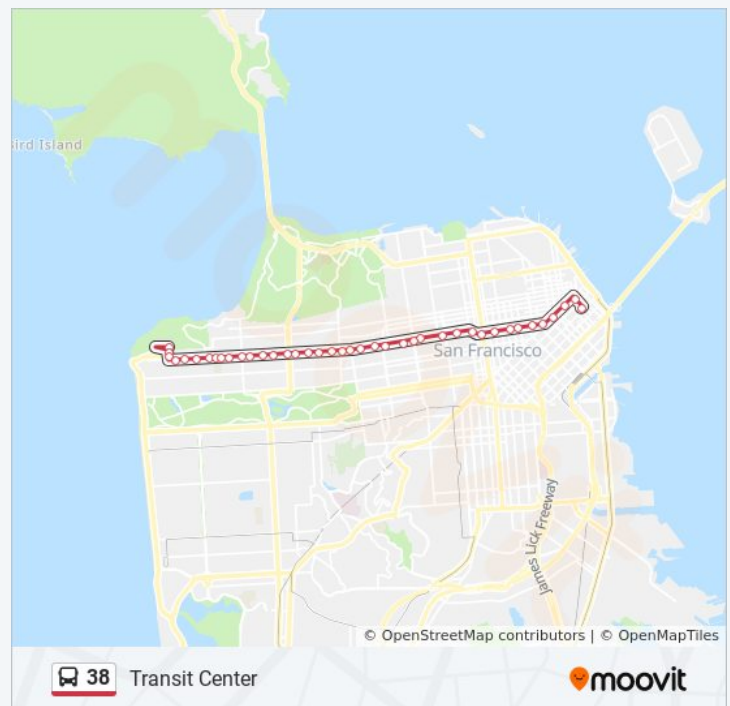

Geary Blvd &amp; St Josephs Av

Geary Blvd &amp; Divisadero St

Geary Blvd &amp; Scott St

Geary Blvd &amp; Fillmore St

Geary Blvd &amp; Laguna St

**38 bus Time Schedule**

Transit Center Route Timetable:

Sunday	24 hours
Monday	24 hours
Tuesday	24 hours
Wednesday	24 hours
Thursday	24 hours
Friday	24 hours
Saturday	24 hours

**38 bus Info****Direction:** Transit Center**Stops:** 39**Trip Duration:** 50 min**Line Summary:**

Starr King Way & Gough St

O'Farrell St & Van Ness Ave

O'Farrell St & Larkin St

O'Farrell St & Leavenworth St

O'Farrell St & Taylor St

O'Farrell St & Powell St

O'Farrell St & Grant Ave

Market St & 3rd St

Market St & 1st St

Beale St & Mission St

Transit Center Bay D

### Direction: V. A. Hospital

40 stops

[VIEW LINE SCHEDULE](#)

Transit Center Bay D

Fremont St & Market St

Market St & Sansome St

Market St & Montgomery St

Geary St & Kearny St