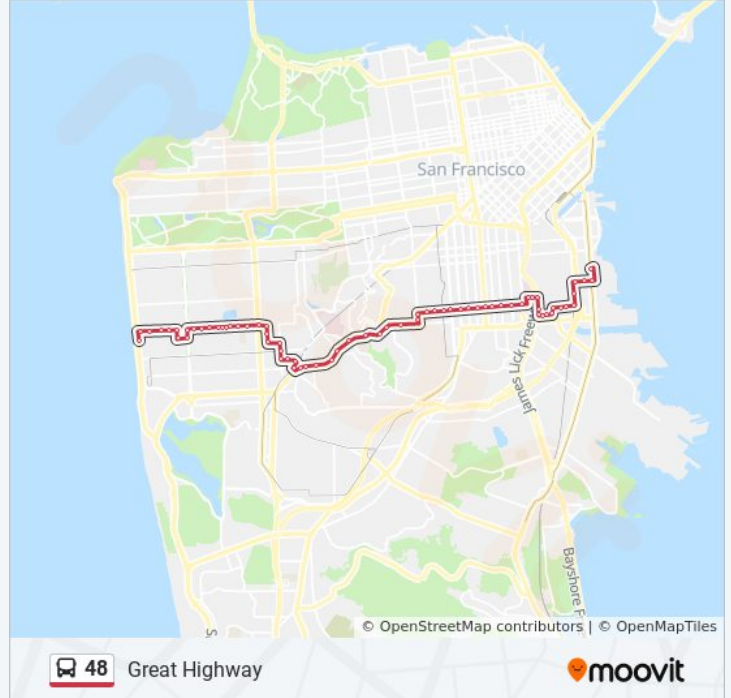

23rd St & Vermont St

23rd St & Utah St

24th St & Potrero Ave

24th St & Bryant St

24th St & Harrison St

24th St & Folsom St

24th St & South Van Ness Ave

24th St & Mission St

24th St & Valencia St

24th St & Guerrero St

24th St & Dolores St

24th St & Church St

24th St & Sanchez St

24th St & Noe St

Castro St & 24th St

Castro St & 25th St

Clipper St & Douglass St

Clipper St & Grand View Ave

Clipper St & Diamond Heights Blvd

Portola Dr & Glenview Dr

Portola Dr & Woodside Ave

Portola Dr & Laguna Honda Blvd

Portola Dr & Waithman Way

Portola Dr & San Pablo Ave

Portola Dr & Dorchester Way

Portola Ave & Claremont Ave

Vicente St & West Portal Ave

Ulloa St & Wawona St

Ulloa St & Forest Side Ave

14th Ave & Ulloa St

14th Ave & Taraval St

14th Ave & Santiago St

Santiago St & 17th Ave