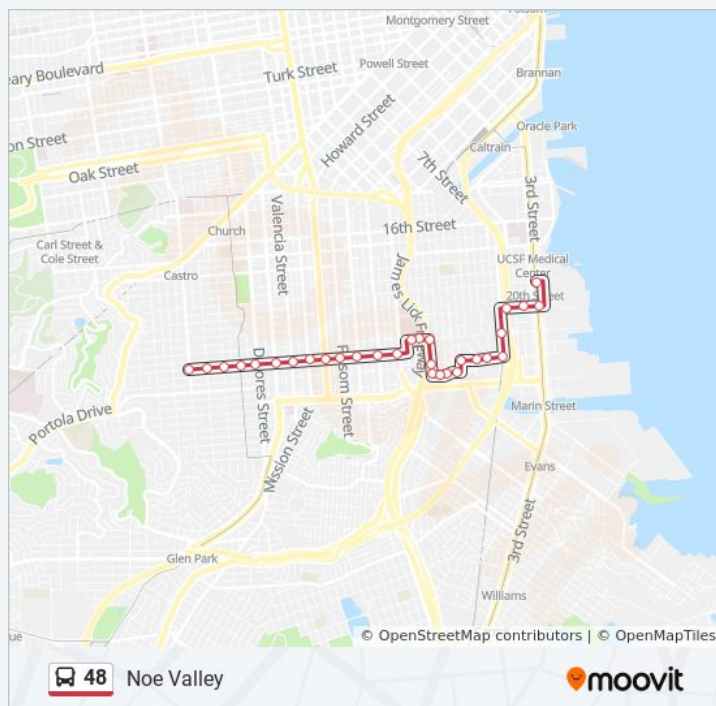

24th St & Church St

24th St & Sanchez St

24th St & Noe St

24th St & Castro St

**Direction:** Noe Valley

**Stops:** 27

**Trip Duration:** 19 min

**Line Summary:**

**Direction: Sunset & Quintara**

58 stops

[VIEW LINE SCHEDULE](#)

22nd St & Iowa St

Pennsylvania Ave & 23rd St

Pennsylvania Ave & 25th St

25th St & Dakota St

25th St & Connecticut St

**48 bus Info**

**Direction:** Sunset & Quintara

**Stops:** 58

**Trip Duration:** 45 min

**Line Summary:**

Kansas St & 25th St

Kansas St & 23rd St

23rd St & Vermont St