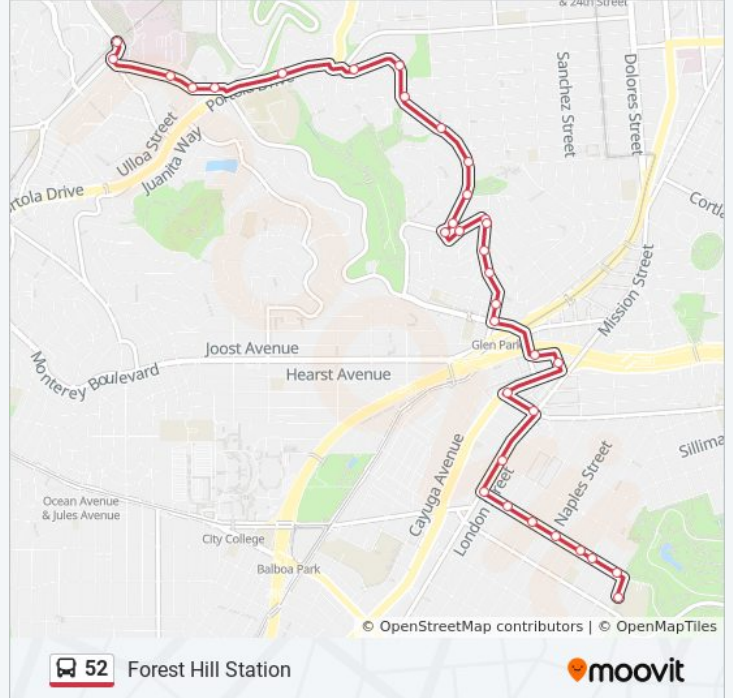

### Direction: Forest Hill Station

34 stops

[VIEW LINE SCHEDULE](#)

- Dublin St & La Grande Ave
- Brazil Ave & Prague St
- Brazil Ave & Moscow St
- Brazil Ave & Athens St
- Brazil Ave & Naples St
- Brazil Ave & Madrid St
- Brazil Ave & Paris St
- Brazil Ave & Mission St
- Mission St & Excelsior Ave
- Silver Ave & Mission St
- Silver Ave & Alemany Blvd
- Rousseau St & Cayuga Ave
- Still St & Lyell St
- Bosworth St & Diamond St
- Diamond St & Chenery St
- Diamond St & Surrey St
- Diamond St & Sussex St
- Diamond St & Arbor St
- Diamond St & Moffitt St
- Diamond St & Conrad St
- Diamond St & Diamond Heights Blvd
- Diamond Heights Blvd & Berkeley

### 52 bus Info

**Direction:** Forest Hill Station

**Stops:** 34

**Trip Duration:** 24 min

**Line Summary:**

Diamond Heights Blvd & Addison St  
 Diamond Heights Blvd & Diamond St  
 Diamond Heights Blvd & Gold Mine Dr  
 Diamond Heights Blvd & Duncan St  
 5157 Diamond Heights Blvd  
 Diamond Heights Blvd & Duncan St  
 Portola Dr & Glenview Dr  
 Woodside Ave & Portola Dr  
 Woodside Ave & Ulloa St  
 Woodside Ave & Hernandez Ave  
 Laguna Honda Blvd & Dewey Blvd  
 Laguna Honda Blvd/Forest Hill Sta

**Direction: Persia + Prague**

37 stops

[VIEW LINE SCHEDULE](#)

Laguna Honda Blvd/Forest Hill Sta  
 Woodside Ave & Balceta Ave  
 Woodside Ave & Hernandez Ave  
 Woodside Ave & Ulloa St  
 Woodside Ave & Portola Dr  
 Portola Dr & Glenview Dr  
 Clipper St & Portola Dr  
 Duncan St & Amber Dr  
 Duncan St & Cameo Way  
 Duncan St & Amber Dr  
 Duncan St & Diamond Heights Blvd  
 Diamond Heights Blvd & Gold Mine Dr  
 Diamond Heights Blvd & Diamond St  
 Diamond Heights Blvd & Gold Mine Dr  
 Diamond Heights Blvd & Berkeley Way  
 Diamond St (South)/Diamond Hts  
 Diamond St & Conrad St

**52 bus Info**

**Direction:** Persia + Prague

**Stops:** 37

**Trip Duration:** 23 min

**Line Summary:**

Diamond St & Moffitt St

Diamond St & Arbor St

Diamond St & Sussex St