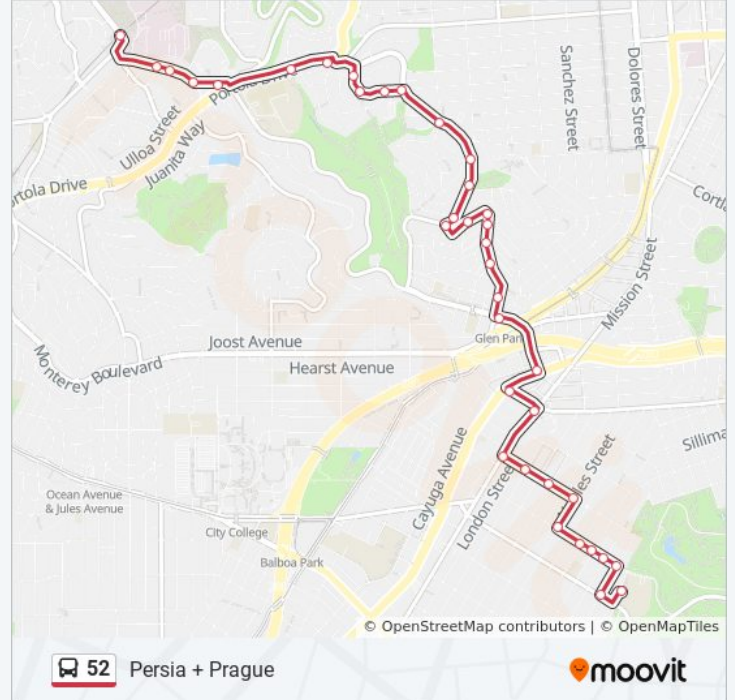

Diamond St & Moffitt St

Diamond St & Arbor St

Diamond St & Sussex St

Diamond St & Surrey St

Diamond St & Chenery St

Bosworth St & Diamond St

Lyell St & Alemany Blvd

Silver Ave & Alemany Blvd

Mission St & Silver Ave

Excelsior Ave & Mission St

Excelsior Ave & Paris St

Excelsior Ave & Madrid St

Excelsior Ave & Naples St

Naples St & Brazil Ave

Brazil Ave & Athens St

Brazil Ave & Moscow St

Brazil Ave & Munich St

Brazil Ave & Prague St

Prague St & Persia Ave

Dublin St & La Grande Ave

52 bus time schedules and route maps are available in an offline PDF at moovitapp.com. Use the [Moovit App](#) to see live bus times, train schedule or subway schedule, and step-by-step directions for all public transit in San Francisco - San Jose, CA.

[About Moovit](#) · [MaaS Solutions](#) · [Supported Countries](#) · [Mooviter Community](#)

© 2024 Moovit - All Rights Reserved

Check Live Arrival Times