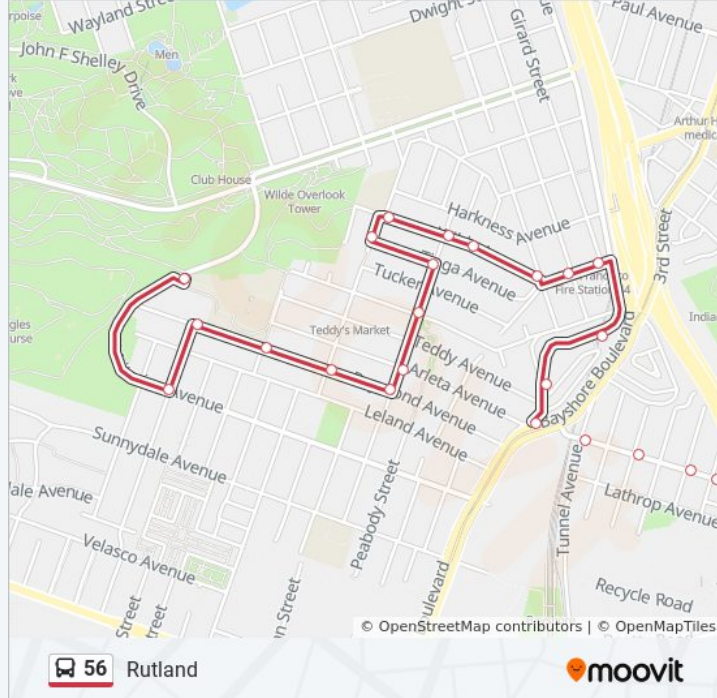

Mansell St & Hamilton St

Mansell St & Somerset St

Mansell St & Somerset St

Mansell St & Hamilton St

Mansell St & Dartmouth St

Mansell St & University St

Hahn St & Visitacion Ave

Hahn St & Sunnydale Ave

Blanken Ave & Peninsula Ave

Blanken Ave & Tunnel Ave

San Bruno Ave & Arleta Ave

San Bruno Ave & Somerset St

3801 San Bruno Ave

Wilde Ave & Girard St

Wilde Ave & Brussels St

Wilde Ave & Goettingen St

56 bus Info

Direction: Visitacion Valley Middle School

Stops: 26

Trip Duration: 15 min

Line Summary:

Rutland St & Campbell Ave

Rutland St & Arleta Ave

Raymond Ave & Rutland St

Raymond Ave & Delta St

Raymond Ave & Elliot St

Raymond Ave & Sawyer St

Sawyer St & Visitacion Ave

Visitacion Valley Middle School

56 bus time schedules and route maps are available in an offline PDF at moovitapp.com. Use the [Moovit App](#) to see live bus times, train schedule or subway schedule, and step-by-step directions for all public transit in San Francisco - San Jose, CA.