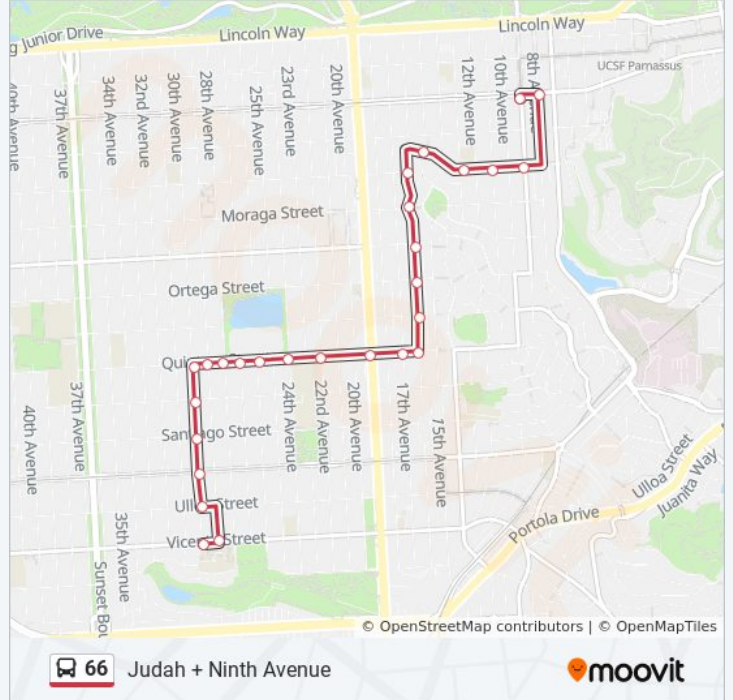

### Direction: Judah + Ninth Avenue

27 stops

[VIEW LINE SCHEDULE](#)

- Vicente St & 30th Ave
- 29th Ave & Vicente St
- Ulloa St & 30th Ave
- 30th Ave & Taraval St
- 30th Ave & Santiago St
- 30th Ave & Rivera St
- 30th Ave & Quintara St
- Quintara St & 29th Ave
- Quintara St & 28th Ave
- Quintara St & 27th Ave
- Quintara St & 26th Ave
- Quintara St & 24th Ave
- Quintara St & 22nd Ave
- Quintara St & 19th Ave
- Quintara St & 17th Ave
- Quintara St & 16th Ave
- 16th Ave & Pacheco St
- 16th Ave & Ortega St
- 16th Ave & Noriega St
- 16th Ave & Moraga St
- 16th Ave & Lawton St

### 66 bus Info

**Direction:** Judah + Ninth Avenue

**Stops:** 27

**Trip Duration:** 14 min

**Line Summary:**

- Lawton St & Lomita Ave
- Lawton St & Funston Ave
- Lawton St & 11th Ave
- Lawton St & 9th Ave
- 8th Ave & Judah Ave
- 9th Ave & Judah St

**Direction:** Masonic + Haight  
**Stops:** 12  
**Trip Duration:** 30 min  
**Line Summary:**

**Direction: Vicente + 30th Avenue**

29 stops  
[VIEW LINE SCHEDULE](#)

- 9th Ave & Judah St
- 9th Ave & Kirkham St
- 9th Ave & Lawton St

**66 bus Info**

**Direction:** Vicente + 30th Avenue

**Stops:** 29

**Trip Duration:** 13 min

**Line Summary:**

- Lawton St & 11th Ave
- Lawton St & Funston Ave
- Lawton St & Lomita Ave
- 16th Ave & Lawton St
- 16th Ave & Lawton St
- 16th Ave & Lomita Ave
- 16th Ave & Moraga St
- Noriega St & 16th Ave
- 15th Ave & Noriega St
- 15th Ave & Ortega St
- 15th Ave & Pacheco St
- 15th Ave & Quintara St
- Quintara St & 17th Ave
- Quintara St & 19th Ave
- Quintara St & 22nd Ave
- Quintara St & 24th Ave
- Quintara St & 26th Ave
- Quintara St & 27th Ave
- Quintara St & 28th Ave
- Quintara St & 29th Ave
- 30th Ave & Quintara St
- 30th Ave & Rivera St
- 30th Ave & Santiago St
- 30th Ave & Taraval St
- 30th Ave & Ulloa St
- Vicente St & 30th Ave