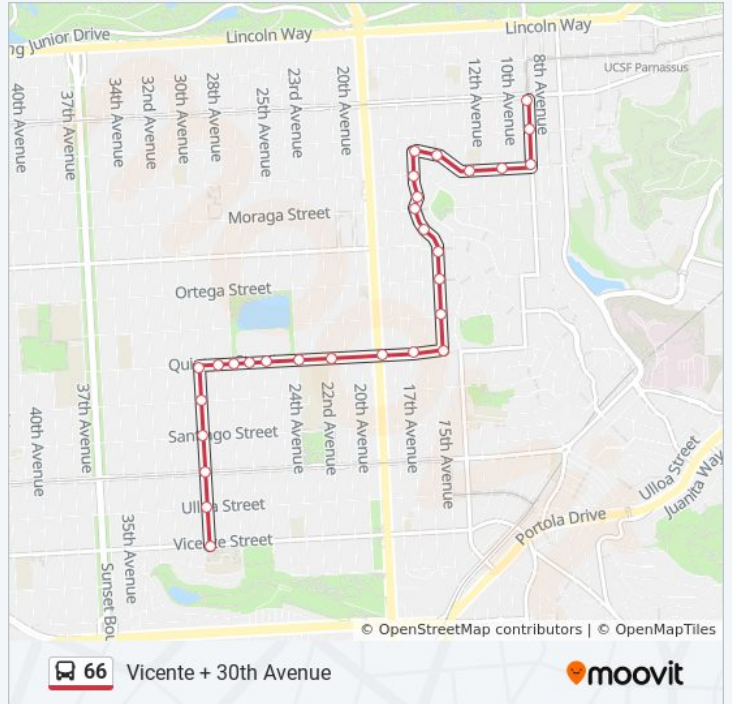

### Direction: Judah + Ninth Avenue

27 stops

[VIEW LINE SCHEDULE](#)

- Vicente St & 30th Ave
- 29th Ave & Vicente St
- Ulloa St & 30th Ave
- 30th Ave & Taraval St
- 30th Ave & Santiago St
- 30th Ave & Rivera St
- 30th Ave & Quintara St
- Quintara St & 29th Ave
- Quintara St & 28th Ave
- Quintara St & 27th Ave
- Quintara St & 26th Ave
- Quintara St & 24th Ave
- Quintara St & 22nd Ave
- Quintara St & 19th Ave
- Quintara St & 17th Ave
- Quintara St & 16th Ave
- 16th Ave & Pacheco St
- 16th Ave & Ortega St
- 16th Ave & Noriega St
- 16th Ave & Moraga St
- 16th Ave & Lawton St

**Direction:** Masonic + Haight  
**Stops:** 12  
**Trip Duration:** 30 min  
**Line Summary:**

**Direction: Vicente + 30th Avenue**

29 stops  
[VIEW LINE SCHEDULE](#)

- 9th Ave & Judah St
- 9th Ave & Kirkham St
- 9th Ave & Lawton St

**66 bus Time Schedule**

Vicente + 30th Avenue Route Timetable:

Sunday	8:00 AM - 10:00 PM
Monday	6:00 AM - 10:20 PM
Tuesday	6:00 AM - 10:20 PM
Wednesday	6:00 AM - 10:20 PM

Thursday	6:00 AM - 10:20 PM
Friday	6:00 AM - 10:20 PM
Saturday	8:00 AM - 10:00 PM

**66 bus Info**

**Direction:** Vicente + 30th Avenue

**Stops:** 29

**Trip Duration:** 13 min

**Line Summary:**

- Lawton St & 11th Ave
- Lawton St & Funston Ave
- Lawton St & Lomita Ave
- 16th Ave & Lawton St
- 16th Ave & Lawton St
- 16th Ave & Lomita Ave
- 16th Ave & Moraga St
- Noriega St & 16th Ave
- 15th Ave & Noriega St
- 15th Ave & Ortega St
- 15th Ave & Pacheco St
- 15th Ave & Quintara St
- Quintara St & 17th Ave
- Quintara St & 19th Ave
- Quintara St & 22nd Ave
- Quintara St & 24th Ave
- Quintara St & 26th Ave
- Quintara St & 27th Ave
- Quintara St & 28th Ave
- Quintara St & 29th Ave
- 30th Ave & Quintara St
- 30th Ave & Rivera St
- 30th Ave & Santiago St
- 30th Ave & Taraval St
- 30th Ave & Ulloa St
- Vicente St & 30th Ave