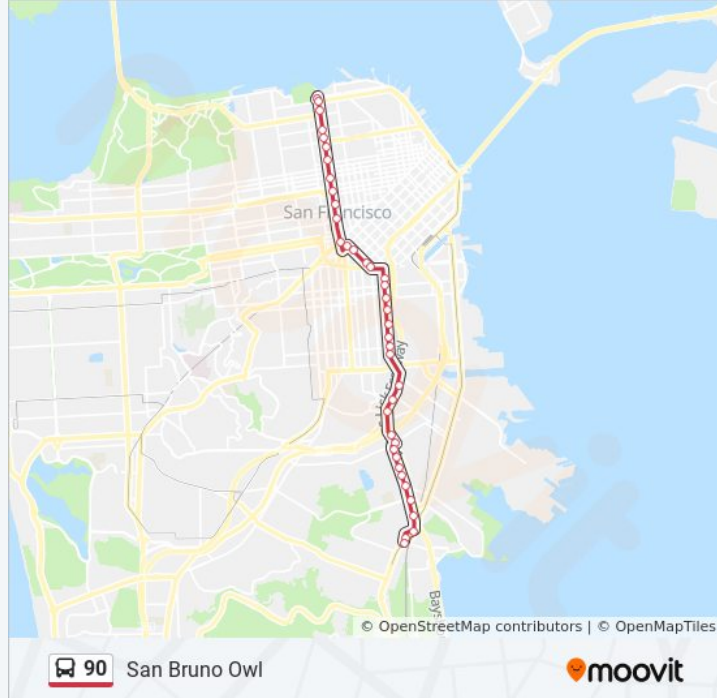

**90 bus Info**

**Direction:** North Point + Van Ness

**Stops:** 39

**Trip Duration:** 32 min

**Line Summary:**

Potrero Ave&15th St

11th St & Bryant St

11th St & Harrison St

Van Ness Ave & Pacific St

Van Ness Ave & Vallejo St

Van Ness Ave & Union St

Van Ness Ave & Chestnut St

Van Ness Ave & Bay St

Van Ness Ave & North Point St

### Direction: Visitacion Valley

39 stops

[VIEW LINE SCHEDULE](#)

Van Ness Ave & North Point St

Van Ness Ave & Chestnut St

Van Ness Ave & Union St

Van Ness Ave & Vallejo St

Van Ness Ave & Jackson St

San Bruno Ave & Woolsey St

San Bruno Ave & Dwight St

San Bruno Ave & Mansell St

San Bruno Ave & Ward St

San Bruno Ave & Wilde Ave

3800 San Bruno Ave

San Bruno Ave & Somerset St

Bay Shore Blvd & Arleta Ave